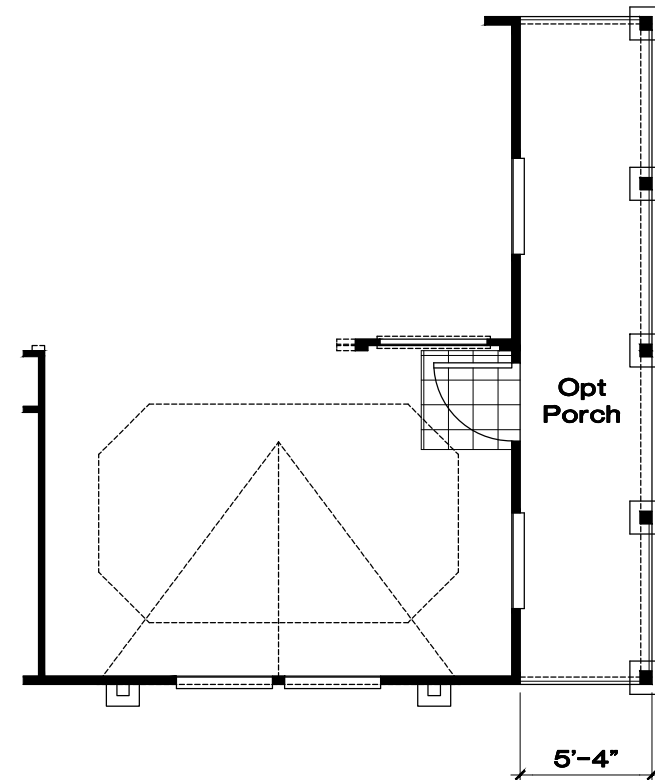

**Opt Glamour Bath**

**Opt. Cooktop Kitchen**

**Golden West Limited Edition - GLE528F**  
 3 Bedroom, 2 Bath - 1,422 Sq. Ft.