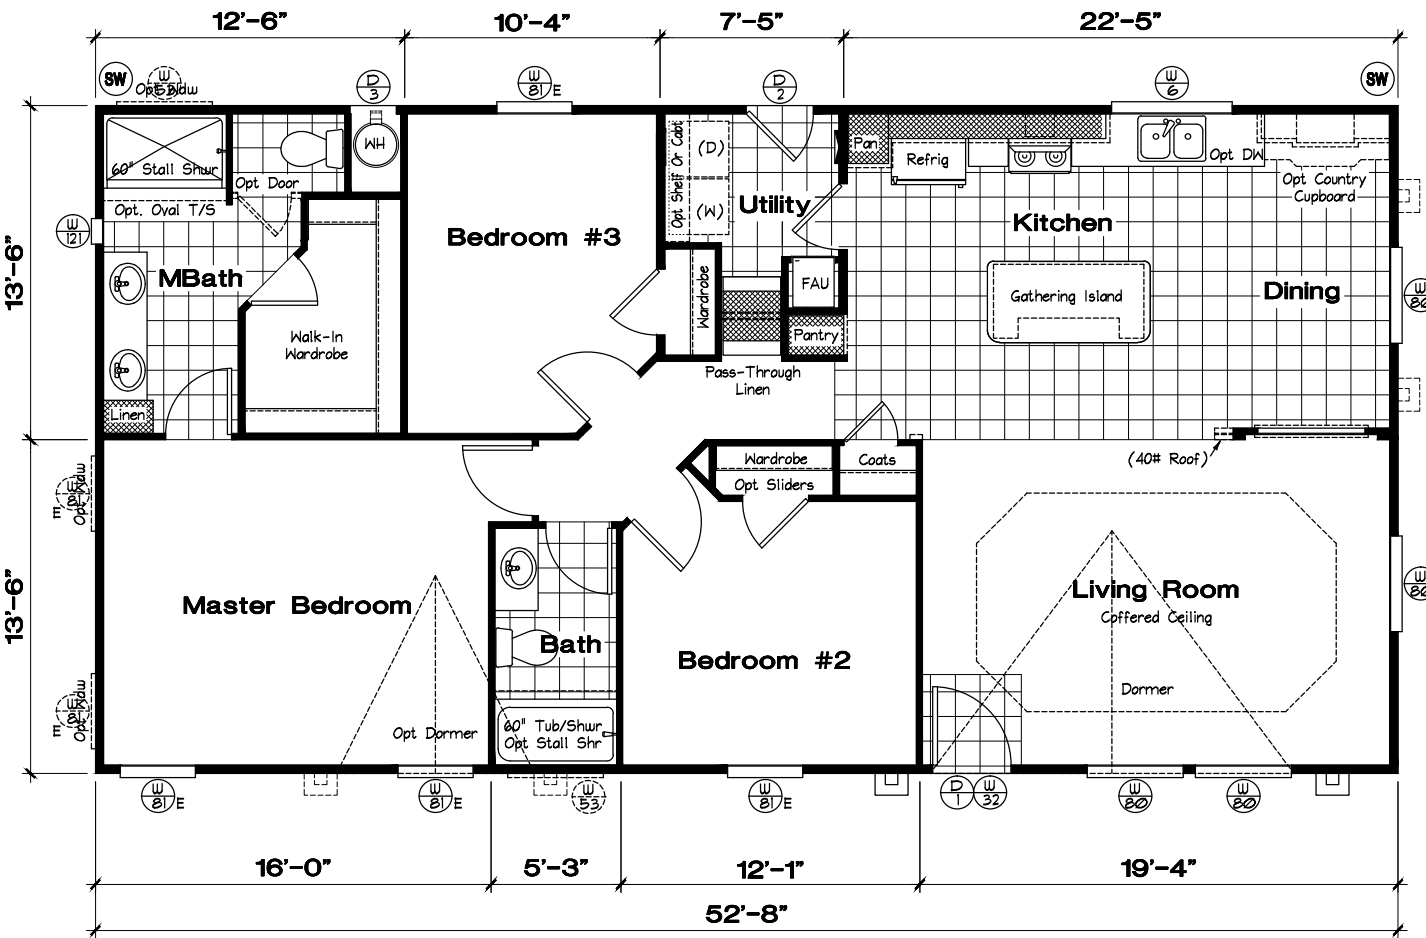

**Opt Glamour Bath**

**Opt. Cooktop Kitchen**

**Golden West Limited Edition - GLE528F**  
 3 Bedroom, 2 Bath - 1,422 Sq. Ft.