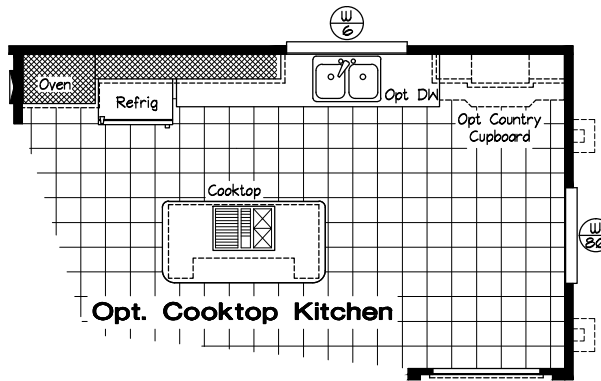

**Opt Glamour Bath**

**Opt. Cooktop Kitchen**

**Golden West Limited Edition - GLE528F**  
 3 Bedroom, 2 Bath - 1,422 Sq. Ft.