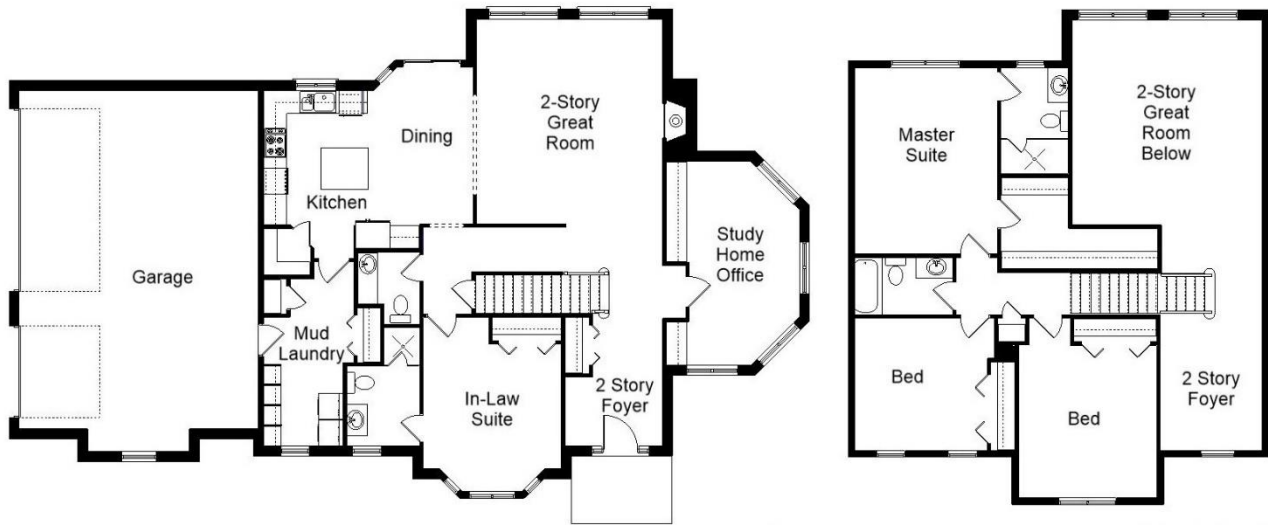

Your Land Your Style Your Home Your Way
Design + Build = Your Best Value

The **Kraus** Company
DESIGN BUILD

Powers Ferry I
2175 Sq. Ft.

Copyright © 2019 KrausDesign Build
All Rights Reserved

Setting the New Standard

Your Land Your Style Your Home Your Way
Design + Build = Your Best Value

Powers Ferry II MG
2375 Sq. Ft.

Copyright © 2019 KrausDesign Build
All Rights Reserved

Setting the New Standard