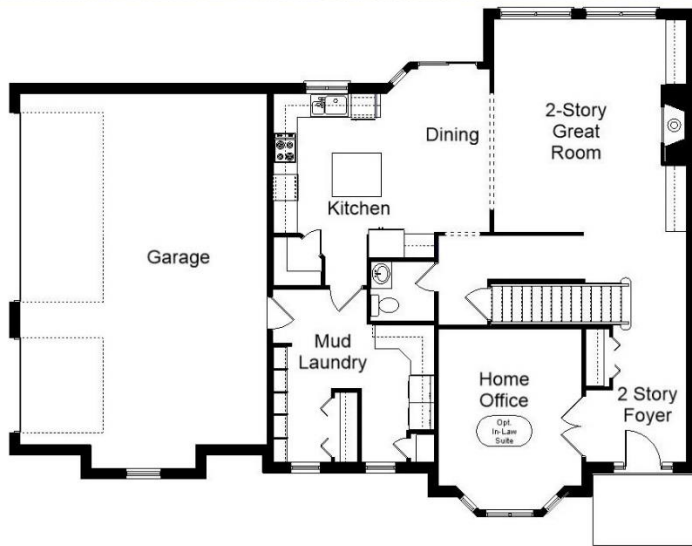

Your Land Your Style Your Home Your Way
Design + Build = Your Best Value

The **Kraus** Company
DESIGN BUILD

Powers Ferry I
2175 Sq. Ft.

Copyright © 2019 KrausDesign Build
All Rights Reserved

Setting the New Standard

Your Land Your Style Your Home Your Way
Design + Build = Your Best Value

Powers Ferry II MG
2375 Sq. Ft.

Copyright © 2019 KrausDesign Build
All Rights Reserved

Setting the New Standard