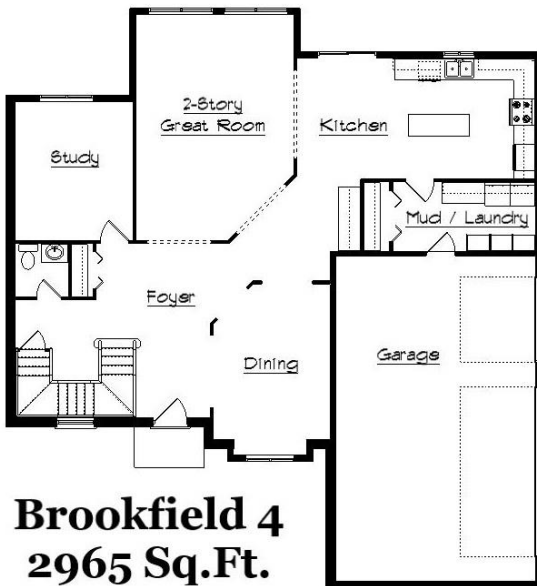

Your Land Your Style Your Home Your Way
Design + Build = Your Best Value

Brookfield 4
2965 Sq.Ft.

Copyright © 2020 Kraus Design Build
All Rights Reserved

The **Kraus** Company
DESIGN BUILD

248-972-5549

Setting the New Standard