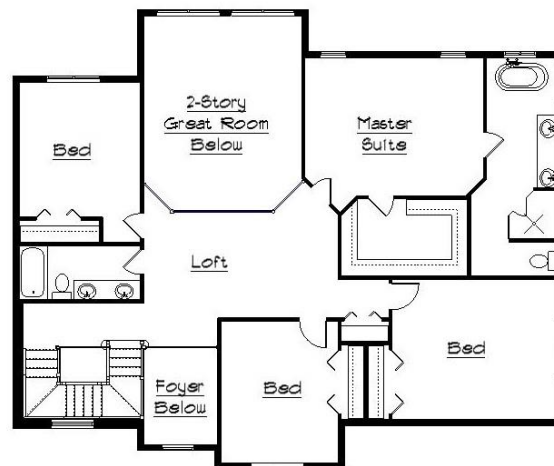

Your Land Your Style Your Home Your Way
Design + Build = Your Best Value

Brookfield 4
2965 Sq.Ft.

Copyright © 2020 Kraus Design Build
All Rights Reserved

The **Kraus** Company
DESIGN BUILD

248-972-5549

Setting the New Standard