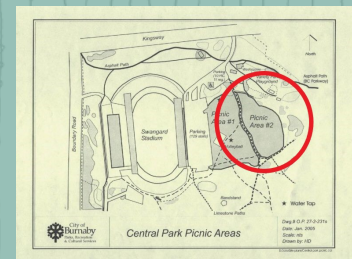

SUNDAY  
JULY  
**14**

Face Painting  
Balloon Animals  
Craft Station  
Games  
Bouncy Castle

Hot Dogs  
Burgers  
Veggie Burgers  
Salads  
Ice Cream  
And More!!

# PICNIC IN THE PARK

## Central Park Picnic Area#2 11AM - 4PM

Join us for a BBQ Picnic in the Park  
Bring your friends and family!  
Central Park Picnic Area 2 - (Boundary Rd and Kingsway)  
Burnaby, BC. Accessible via Patterson Skytrain Station