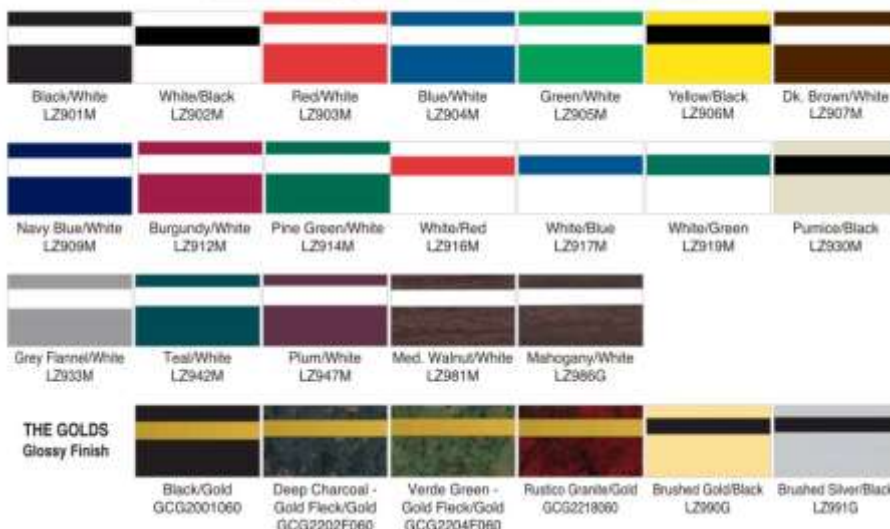

Name Badge & Desk Name Plate Colors

Prices are per unit.

See chart for engraving/plate color combinations.