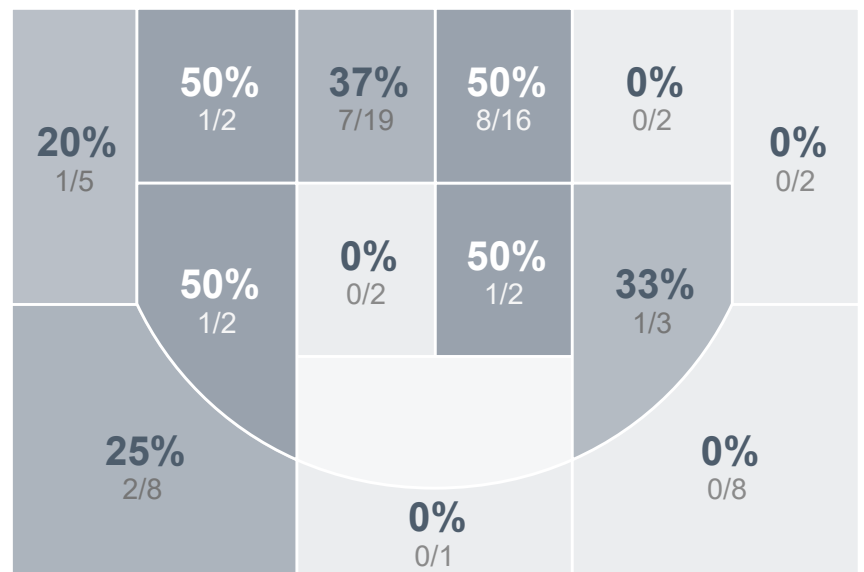

West Fargo Sheyenne High School