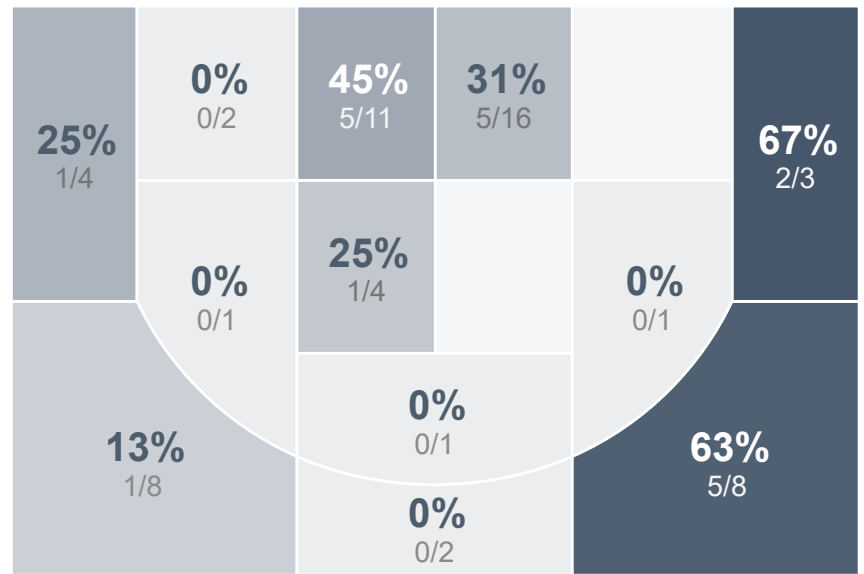

Girls' Varsity Basketball - New