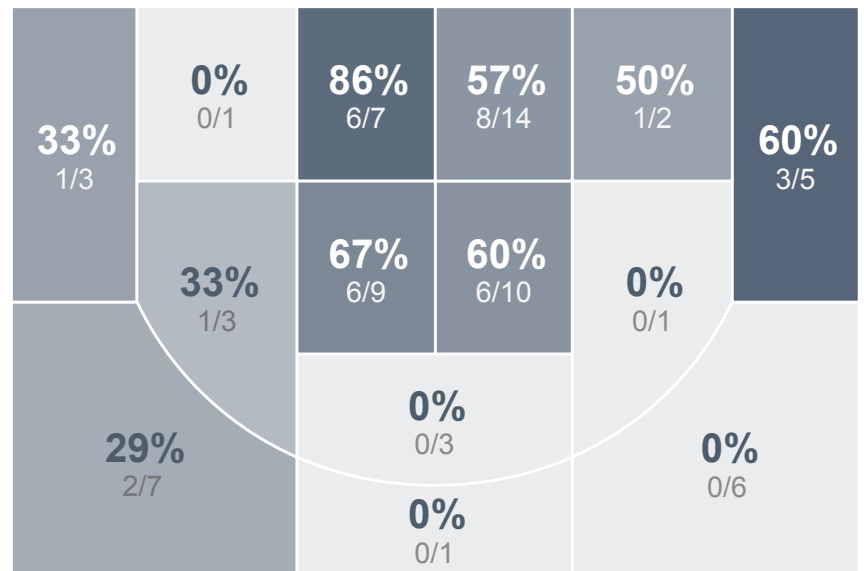

Varsity Boys Basketball