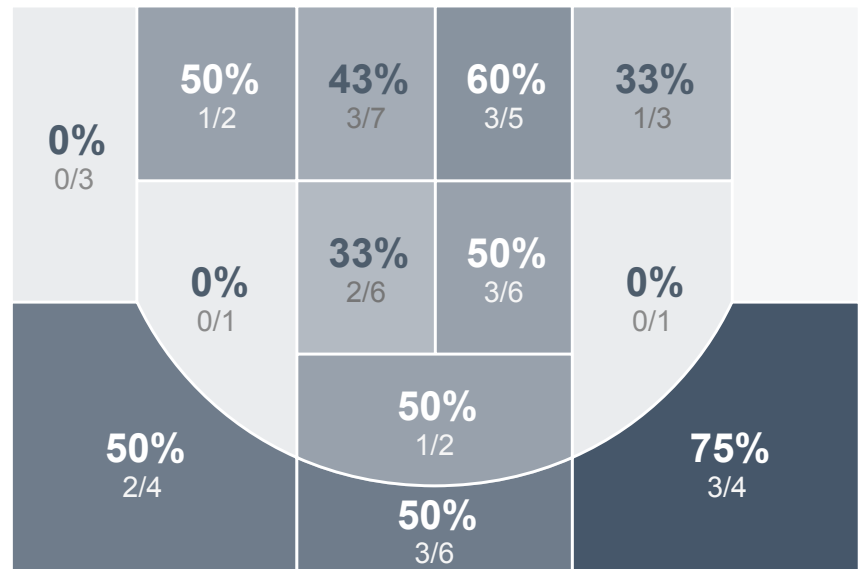

Turtle Mountain High School