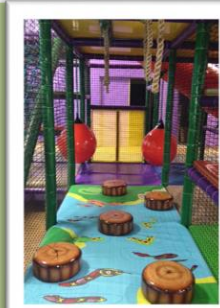

"A Great Place For The Kids To PLAY! and You To Stay."

"We come to Rochester Play! for play dates with friends, or just to let the kids run around and get some exercise. They'll play for hours and never want to leave...and when we do, they're tired out!"

- Jennifer S.

Premier and active play center and cafe

Our goal is simple – provide families a place where they enjoy and can feel good about coming to play and eat. We want you to have the best play experience possible. So, along with a wonderful staff to ensure that all your needs are met, we've tried to cover all the bases of what parents are looking for... a clean environment, safe play equipment, active gaming, free wi-fi, comfortable seating, indoor walking track and great tasting and healthier food options featuring freshly prepared sandwiches, salads, pizza, healthier snacks (and Dippin' Dots!), kids meals, smoothies, coffee drinks, and other drinks along with organic and gluten free options.

What is there for my kids to do?

Climb, jump, roll, slide, swing, crawl, explore, and play! Our custom built, northern Michigan themed, soft cushioned obstacle structure, active gaming area and Boxblaster Virtual Reality (VR) arena provides plenty of opportunities for fun and gross motor activities for kids aged 1 - 15! No ball pits or bouncy rooms here; our play structure is built for good, old fashioned playing and our games have been specifically selected with active play in mind. We also offer a separate, smaller play structure that is reserved for toddlers under the age of four that provides lots of fun activities that are more age appropriate.

What do I do while they play?

Play with them if you would like, experience our active games and Virtual Reality arena, or stroll around our walking track – 22 laps is a mile! Our structure and active games are selected and built for kids (and adults) of all ages! If you would rather let the kids play while you kick back and relax, then we have some comfortable seating for you while you watch them play. Our center has free wi-fi, a café with lots of tasty and nutritious options, coffee drinks and smoothies, and large screen TVs for the grown-ups.

What is the cost of using the Play Center?

Whether 'PRIVATE' or 'OPEN' Play!, we have several affordable admission pricing options for you to choose from to meet your needs.