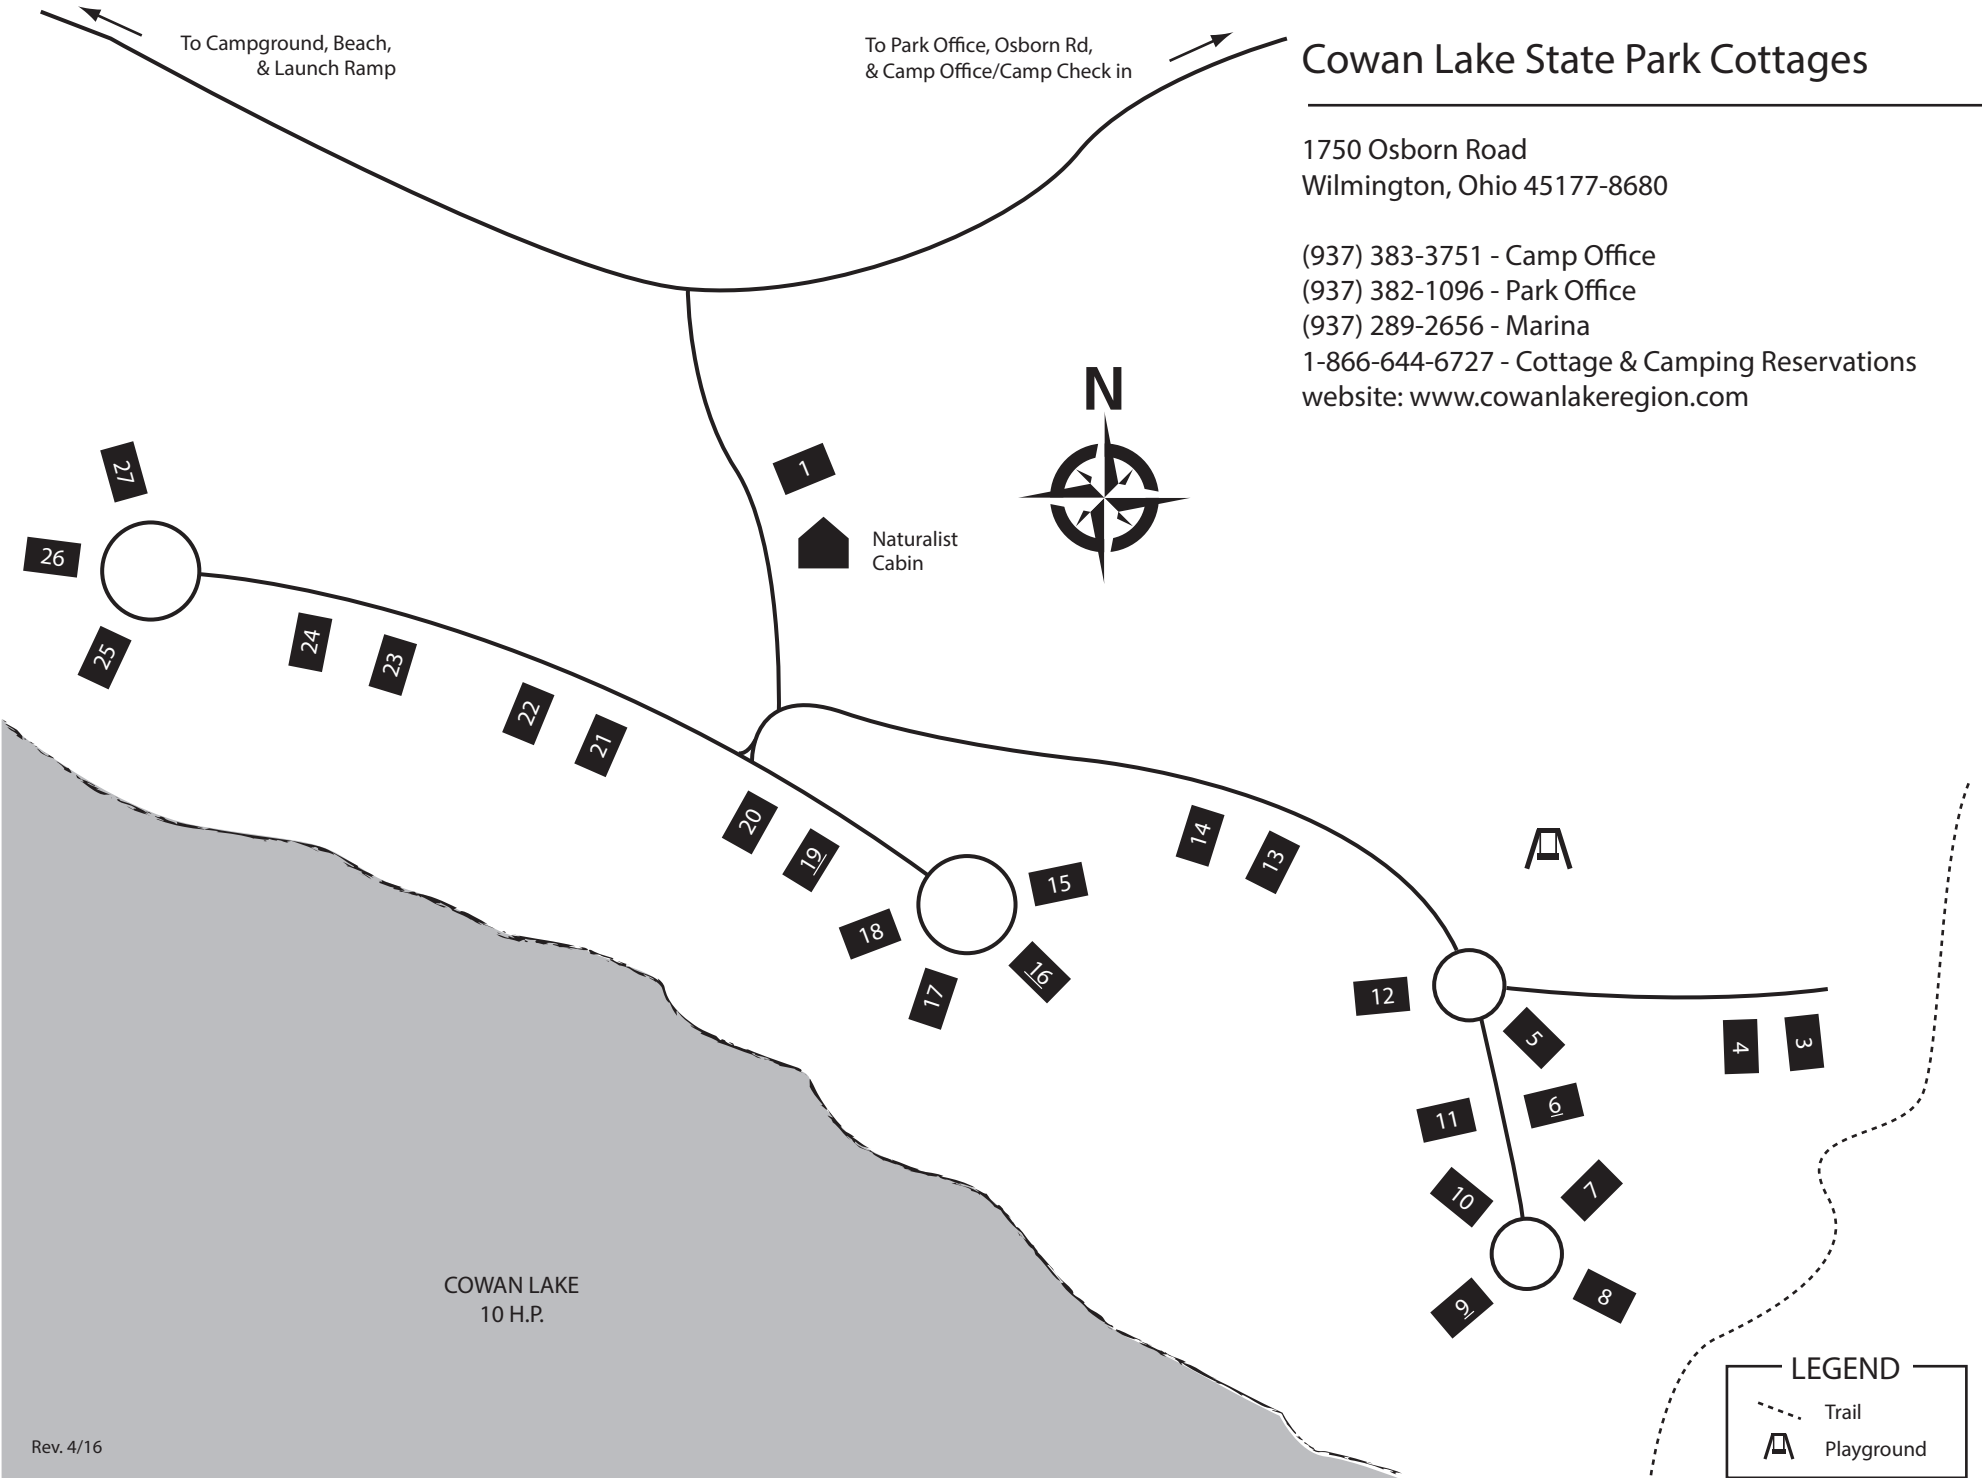

To Campground, Beach,  
& Launch Ramp

To Park Office, Osborn Rd,  
& Camp Office/Camp Check in

COWAN LAKE  
10 H.P.