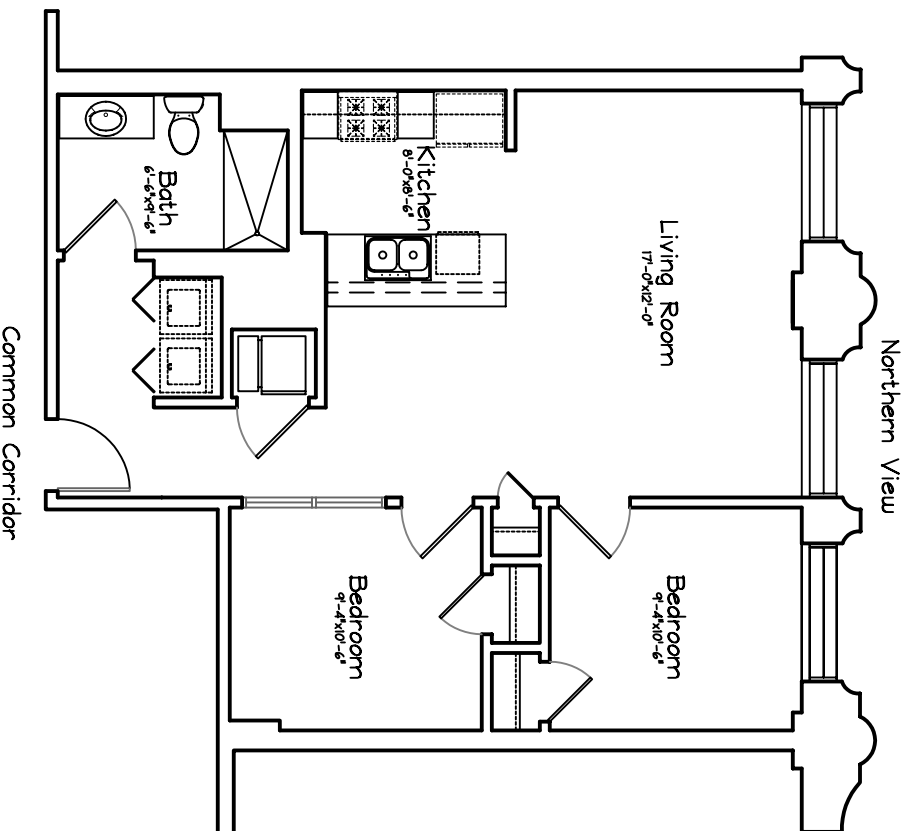

# PLANKINTON LOFT APARTMENTS - 4th FLOOR

Unit #465 = 800 sq ft  
Two Bedroom, 1 Bath

Scale : 1/8" = 1'-0"

Square Footage taken from center of corridor/party walls  
to exterior of furred walls.