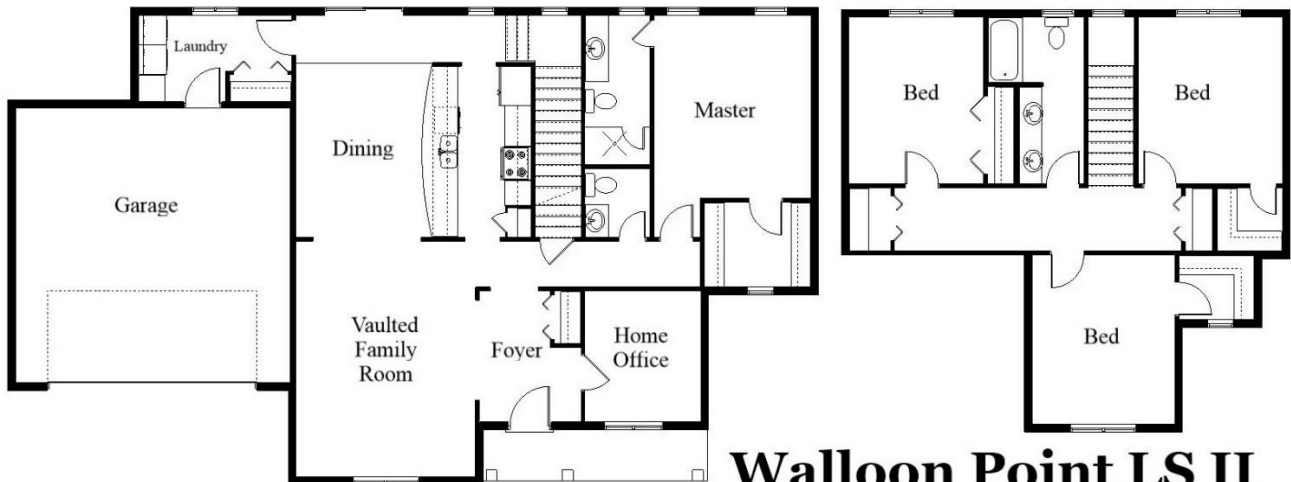

Your Land Your Style Your Home Your Way
Design + Build = Your Best Value

Walloon Point LS
1925 Sq.Ft.

Copyright © 2018 Kraus Design
All Rights Reserved

The **Kraus** Company, LLC
DESIGN BUILD

248-972-5549

Setting the New Standard

Your Land Your Style Your Home Your Way

Design + Build = Your Best Value

Walloon Point LS II
2165 Sq.Ft.

The **Kraus** Company
DESIGN BUILD

248-972-5549

Copyright © 2019 Kraus Design
All Rights Reserved