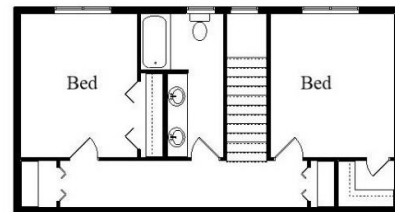

Your Land Your Style Your Home Your Way
Design + Build = Your Best Value

Walloon Point LS
1925 Sq.Ft.

Copyright © 2018 Kraus Design
All Rights Reserved

The **Kraus** Company, LLC
DESIGN BUILD

248-972-5549

Setting the New Standard

Your Land Your Style Your Home Your Way

Design + Build = Your Best Value

Walloon Point LS II
2165 Sq.Ft.

The **Kraus** Company
DESIGN BUILD

248-972-5549

Copyright © 2019 Kraus Design
All Rights Reserved