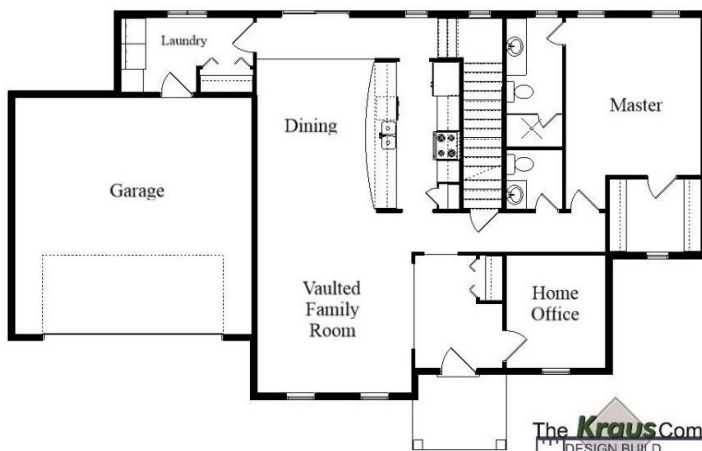

Your Land Your Style Your Home Your Way
Design + Build = Your Best Value

Walloon Point LS
1925 Sq.Ft.

Copyright © 2018 Kraus Design
All Rights Reserved

The **Kraus** Company, LLC
DESIGN BUILD

248-972-5549

Setting the New Standard

Your Land Your Style Your Home Your Way

Design + Build = Your Best Value

Walloon Point LS II
2165 Sq.Ft.

The **Kraus** Company
DESIGN BUILD

248-972-5549

Copyright © 2019 Kraus Design
All Rights Reserved