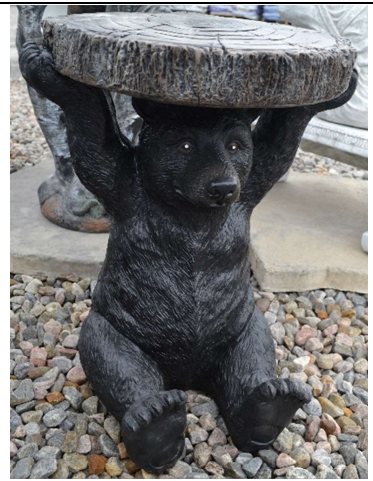

Bear Cubs Climbing Tree  
S552  
\$250.00  
Size: 11" x 12" x 50"

Bears Playing on Branch  
S554  
\$180.00  
HT: 18.5" L: 31" W: 8"

Sleeping Bear on a Log  
S556  
\$75.00  
HT: 10" L: 14"

Bear Table  
S558  
\$140.00  
Size: 16" x 15" x 20"

Small Thinking Bear  
S557  
\$30.00  
HT: 7" L: 6.5" W: 6"

Small Sitting Bear  
S551  
\$30.00  
Size: 5" x 6" x 7"

Standing Bear Cub  
S553  
\$150.00  
HT: 21" L: 20" W: 10"

Large Standing Bear  
S559  
\$295.00  
Size: 33" x 12" x 21"

Small Bear Paw Up  
S550  
\$30.00  
HT: 9" L: 7" W: 5" **SC**

Teddy Bear  
S555  
\$40.00  
HT: 12" L: 7" W: 8" **SC**

Cute Bear Paw on Face  
S555A  
\$30.00  
HT: 11" **SC**

Sitting Plump Bear Cub  
S557A  
\$80.00  
Size: 10" x 11" x 15"