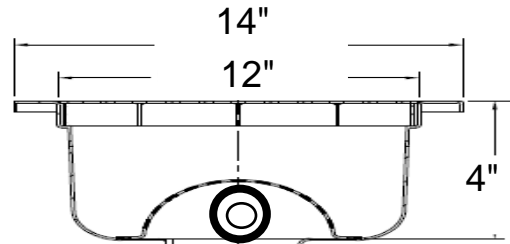

WICKETTS STAINLESS SPECIFICATION

WFS-1414-4-SO
4" Deep
FLOOR SINK

2-3/8"

FS
FULL SLOTTED

HS
HALF SLOTTED

3Q
THREE QUARTED
SLOTTED

SG
SOLID GRATE

Engineering Specification: 16 GA. 304 Stainless Steel 14 X 14 Floor Sink 6" Deep;

Interior To Be Radius & Polished. 2", 3", 4" No Hub Or Inside Caulk Outlet.

Wicketts Stainless, LLC.
2618 San Miguel Dr. Bldg. # 376
Newport Beach, CA 92660
Tel: 951-858-2548
Fax: 951-638-9059
sales@wickettsstainless.com
www.wickettsstainless.com