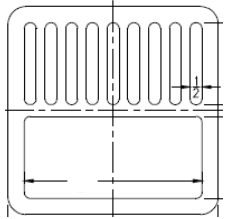

WICKETTS STAINLESS SPECIFICATION

WFS-1414-4-SO
4" Deep
FLOOR SINK

2-3/8"

FS
FULL SLOTTED

HS
HALF SLOTTED

3Q
THREE QUARTED
SLOTTED

SG
SOLID GRATE

Engineering Specification: 16 GA. 304 Stainless Steel 14 X 14 Floor Sink 6" Deep;

Interior To Be Radius & Polished. 2", 3", 4" No Hub Or Inside Caulk Outlet.

Wicketts Stainless, LLC.
2618 San Miguel Dr. Bldg. # 376
Newport Beach, CA 92660
Tel: 951-858-2548
Fax: 951-638-9059
sales@wickettsstainless.com
www.wickettsstainless.com