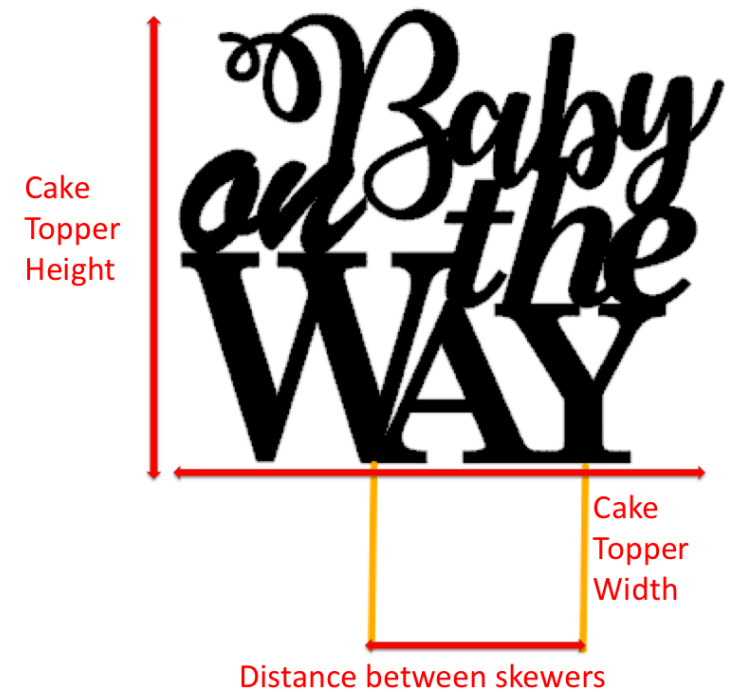

All About™ Details

Every special occasion, requires special details...

BABY ON THE WAY

Cake Topper Code	Cake Topper Width	Cake Topper Height	Distance Between Skewers	Recommendations
6x5	6 in	5 in	Around 3in <i>*skewers height is 4in</i>	Ideal for 6in to 8in diameter cakes
8x6	8 in	6 in	Around 3in <i>*skewers height is 4in</i>	Ideal for 9in diameter cakes
9x7	9 in	7 in	Less than 4in <i>*skewers height is 3in</i>	Ideal for 10in diameter cakes
10x8	10 in	8 in	distance between 1 st & 3 rd skewer is Less than 4in <i>*skewers height is 3in</i>	Ideal for 11in diameter cakes
11x9	11 in	9 in	distance between 1 st & 3 rd skewer is around 4in <i>*skewers height is 3in</i>	Ideal for 12in (or more) diameter cakes