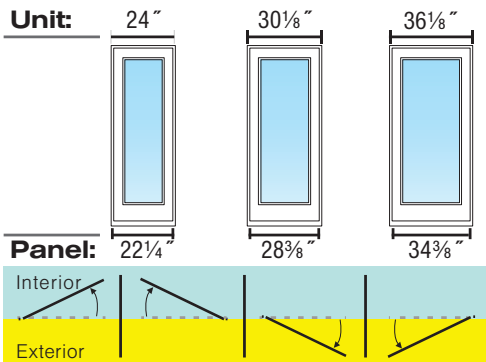

RETROFIT PATIO DOOR

ELITE SERIES

Single Door – Unit & Panel Size / Swing