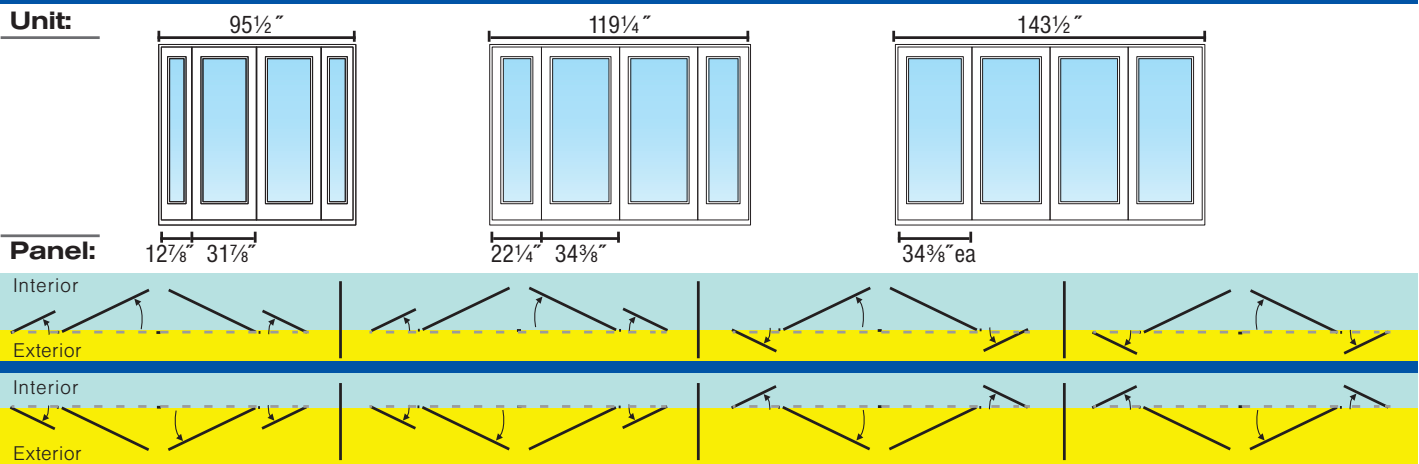

Quad Door – Unit & Panel Size / Swing

EL & EL Wood Products

ELandELWoodProducts.com

©2014 EL & EL Wood Products
15090301