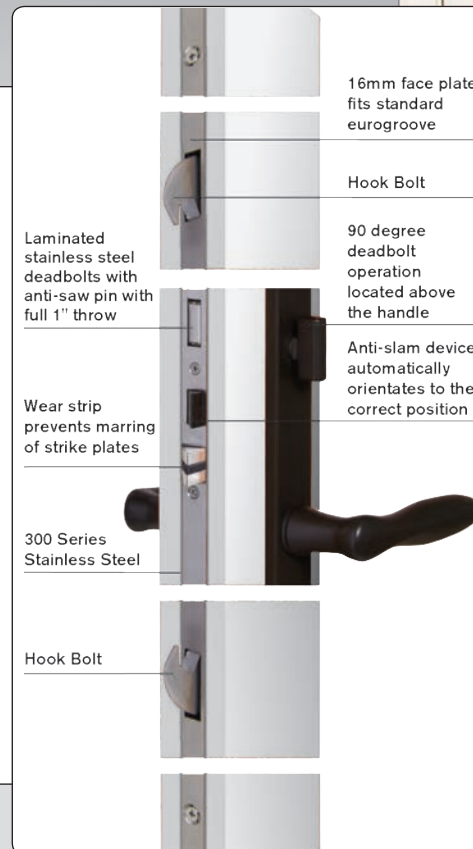

### EZ Locking Multi-Point Sidelites

Truth's operable sidelite hardware combines a convenient center latch with an ergonomic, easy to operate handle. Operating the handle down by 90 degrees retracts all lock points, while providing an easy to grip handle for opening and closing the panel. Releasing the handle allows for the center latch to reset, providing automatic latching upon closure of the panel. This feature retains the panel against the weather strip to allow for easy engagement of the remote lock points. Positive Detent prevents handle sag over time, while corrosion resistant 300 series Stainless Steel faceplate ensures the good looks and performance of the product for years to come.

lock-point locations optimized closer to top and bottom of the door for improved locking performance. When the dead bolt is activated, the center latch cannot be depressed, thus producing an added measure of security.

Passive hardware is available in either a handle activated eurogroove version or a manual dual direction single lever flush bolt.

The reliability of Truth's Multi-Point system is also its strength, featuring a durable handle return spring that prevents handle sag over time, while corrosion resistant 300 series Stainless Steel ensures the good looks and performance of the product for years to come.

Truth Hardware's Multi-Point Sentry™ locking system is secure, offering superior strength with a full 1" throw on deadbolt.

Laminated Stainless Steel dead bolt with anti-saw pin and anti-back drive features prevent tampering for added security. Remote