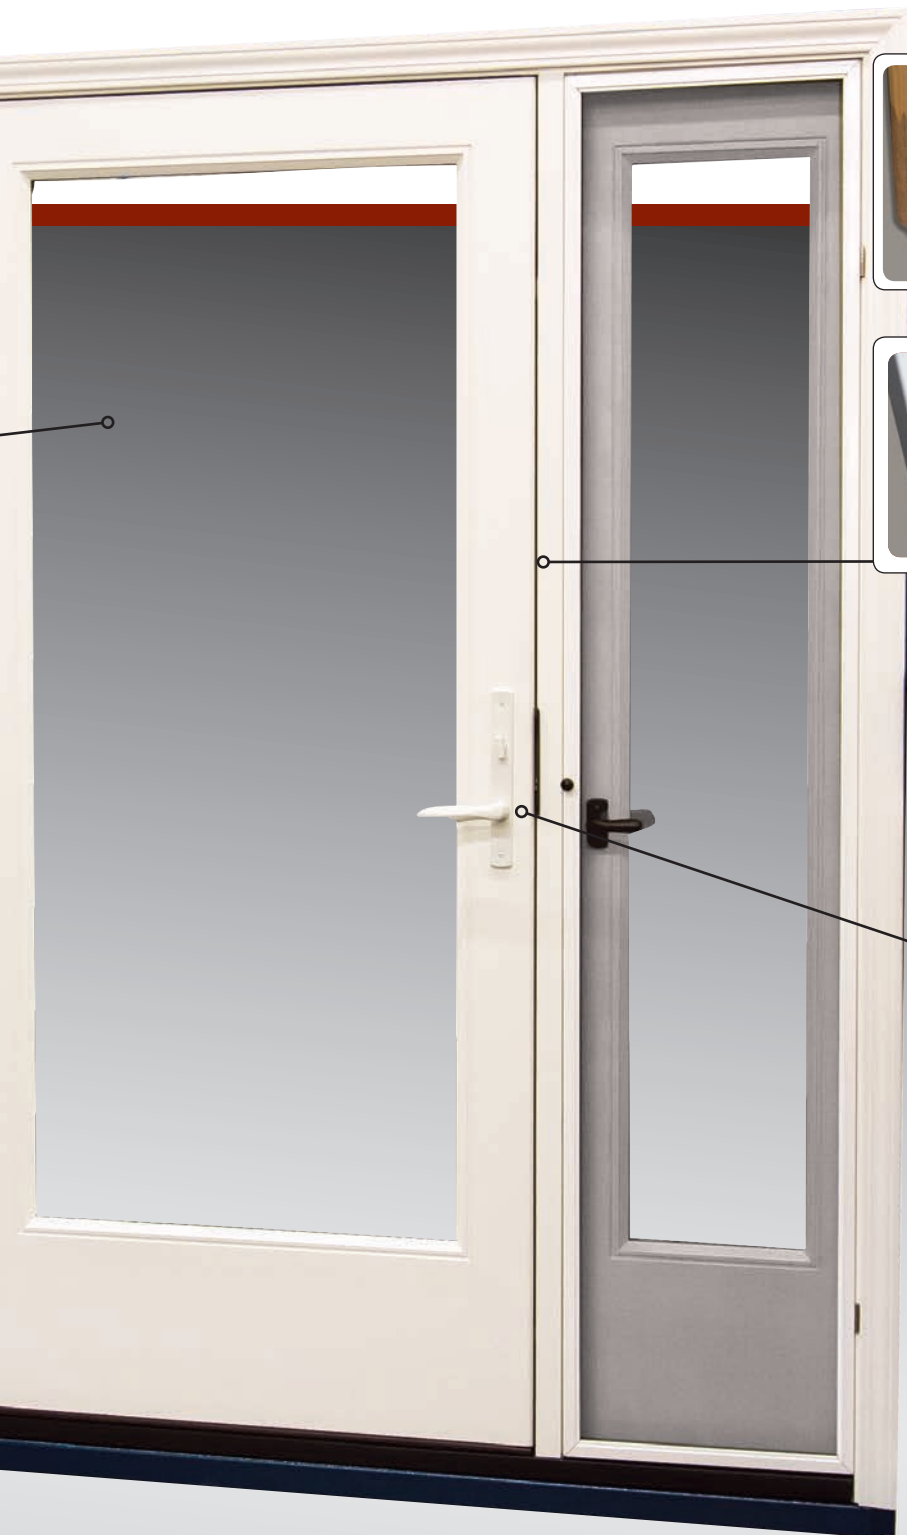

Weather Resistant Exterior Door Frame

No matter how well a home is built, over time water and insects will come in contact with exterior door frames. Builders demand products that will resist rot and reduce costly repairs, including door frames. Protecting the base of the exterior frame is the idea behind our patented FrameSaver® technology. Our revolutionary wood composite material is resistant to rot and insect damage. That's performance standard.

Simple Solution® Corner Pad

- Blocks water from traveling up the column of the weatherstrip
- Prevents costly water damage due to water intrusion
- Comes standard with low wick foam

Optional Handle Sets

- Five distinctly different handle designs to help customize your look.
- Available in PVD Satin Nickel, Bronze, or Brass finish
- Thumbturn above the handle allows for easier access to key cylinder

Limited Lifetime Warranty
On all doors & door components.

10 Year Warranty
On all glass components.

2 Year Warranty
On all door finishings.

Endura® FrameSaver
U.S. Patents: 6,446,410;
5,661,943;
5,873,209; 6,122,882
Canadian Patents: 2,288,733
Endura® Simple Solution™
Compression Corner Seal
U.S. patent: 6,219,971

EL & EL Wood Products
ELandELWoodProducts.com