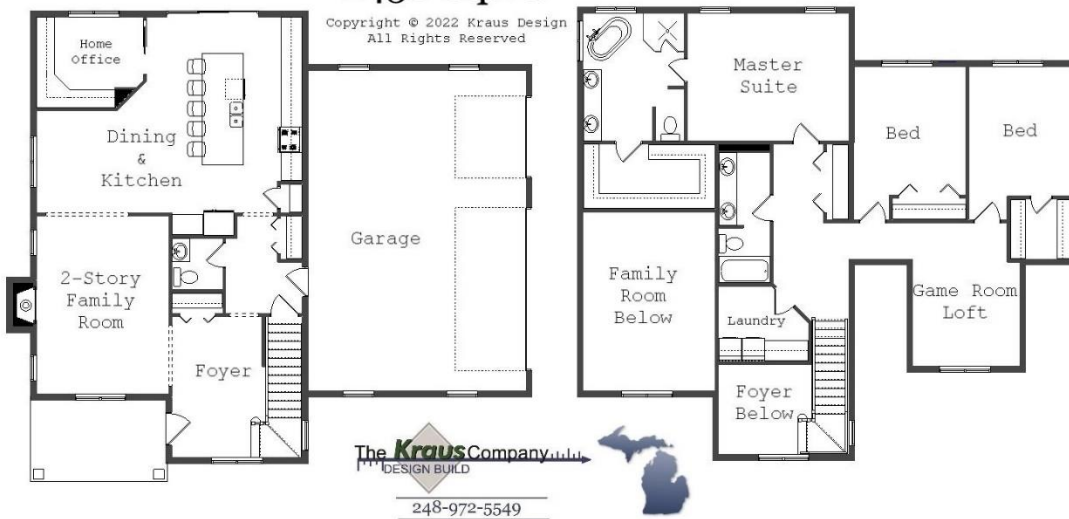

### Peach Grove 2120 Sq.Ft.

Copyright © 2021 Kraus Design  
All Rights Reserved

The **Kraus** Company, LLC  
DESIGN BUILD

248-972-5549

# Setting the New Standard

Your Land Your Style Your Home Your Way

Design + Build = Your Best Value

**Peach Grove II**  
2450 Sq.Ft.

Setting the New Standard