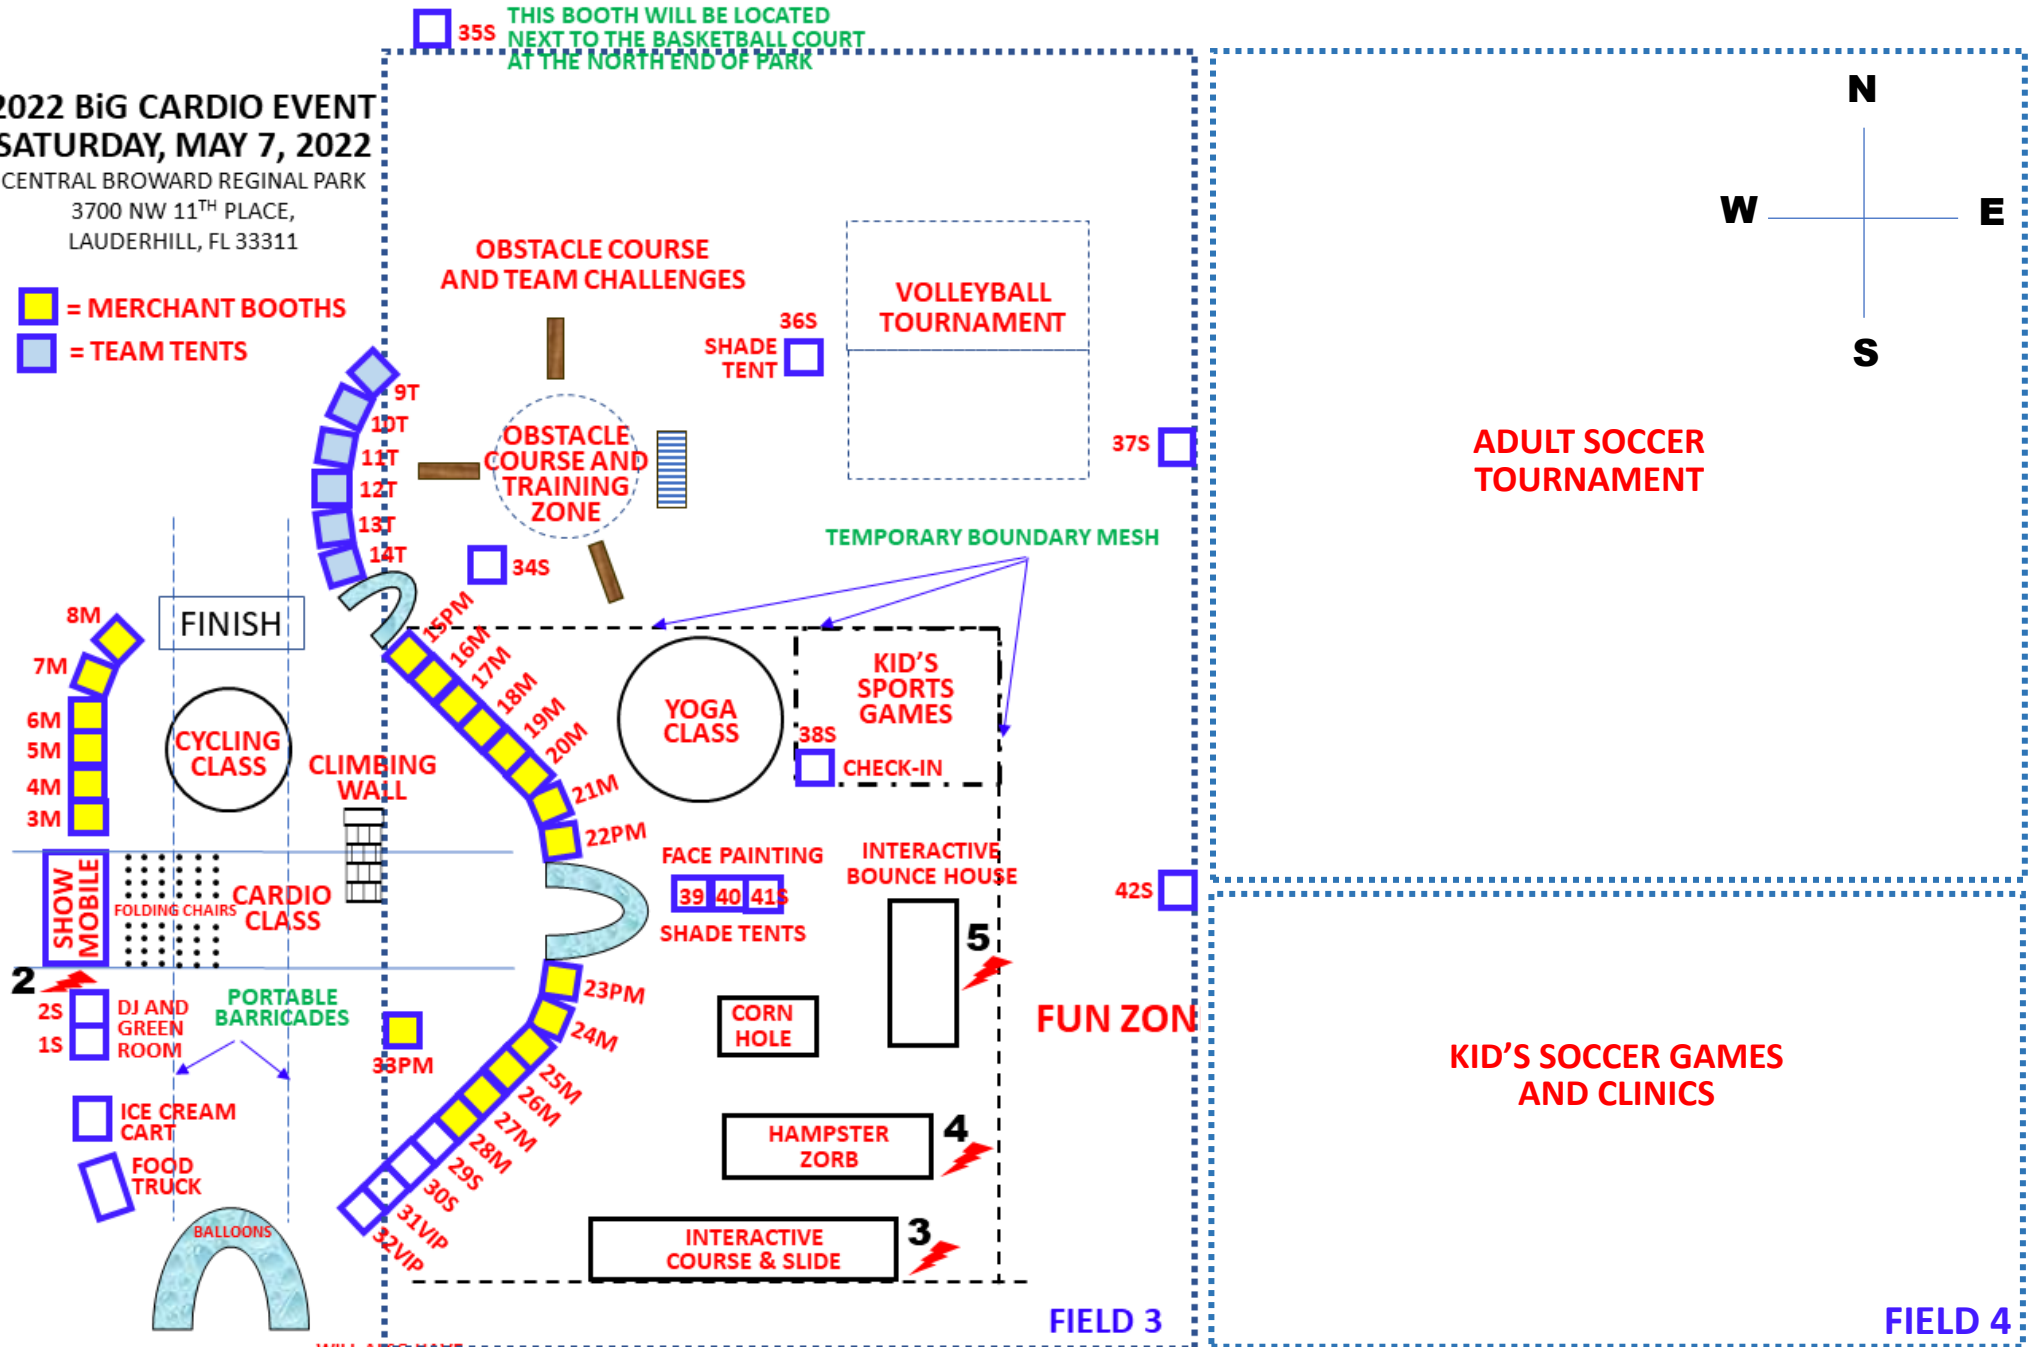

2022 BiG CARDIO EVENT SATURDAY, MAY 7, 2022

CENTRAL BROWARD REGINAL PARK
3700 NW 11TH PLACE,
LAUDERHILL, FL 33311

- = MERCHANT BOOTHS
- = TEAM TENTS

VOLUNTEER CENTRAL
SHEL #2

WILL ALSO HAVE PORT-O-POT IF NEEDED
RR

- ⚡ DENOTES LOCATION OF GENERATORS ALL GENERATORS ARE HOUSEHOLD TYPE**
1. START LINE – CLOCK TOWER
 2. SHOWMOBILE - DJ BOOTH
 3. INTERACTIVE COURSE & SLIDE
 4. HAMPSWTER ZORB
 5. INTERACTIVE BOUNCE HOUSE

**2022 BiG CARDIO EVENT
SATURDAY, MAY 7, 2022**
CENTRAL BROWARD REGINAL PARK
3700 NW 11TH PLACE, LAUDERHILL, FL 33311