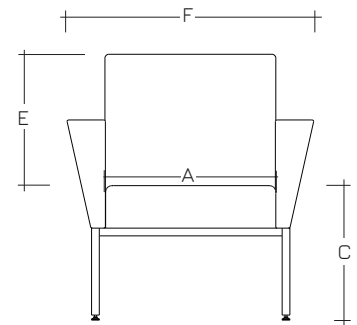

## TECHNICAL SPECIFICATIONS

- 6 models offered in 2 heights structures, with the following configurations :
  - 1 to 3 seats with regular profile armchair
  - 1 to 3 seats with light profile armchair
- Seats and backrests made of plywood with high resilience polyurethane foam and upholstered using the Suspension technique
- Cylindrical, square or Y shaped 4-leg frames (except VU3R), available in many finishes (regular profile)
- Right-hand or left-hand writing tablet available in black laminate (other colors on request)
- Options include ground fasteners, connecting elements to connect chairs quickly and easily as well as connectivity module with power and USB outlets (regular profile)

**VU1R**  
 A : 22"  
 C : 18<sup>1/2</sup>"  
 E : 18"  
 F : 31<sup>1/4</sup>"

**VU1S**  
 A : 22"  
 C : 18<sup>1/2</sup>"  
 E : 18"  
 F : 31<sup>1/4</sup>"

**VU2R**  
 A : 44"  
 C : 18<sup>1/2</sup>"  
 E : 18"  
 F : 53<sup>1/4</sup>"

**VU2S**  
 A : 44"  
 C : 18<sup>1/2</sup>"  
 E : 18"  
 F : 53<sup>1/4</sup>"

**VU3R**  
 A : 66"  
 C : 18<sup>1/2</sup>"  
 E : 18"  
 F : 75<sup>1/2</sup>"

**VU3S**  
 A : 66"  
 C : 18<sup>1/2</sup>"  
 E : 18"  
 F : 75<sup>1/2</sup>"