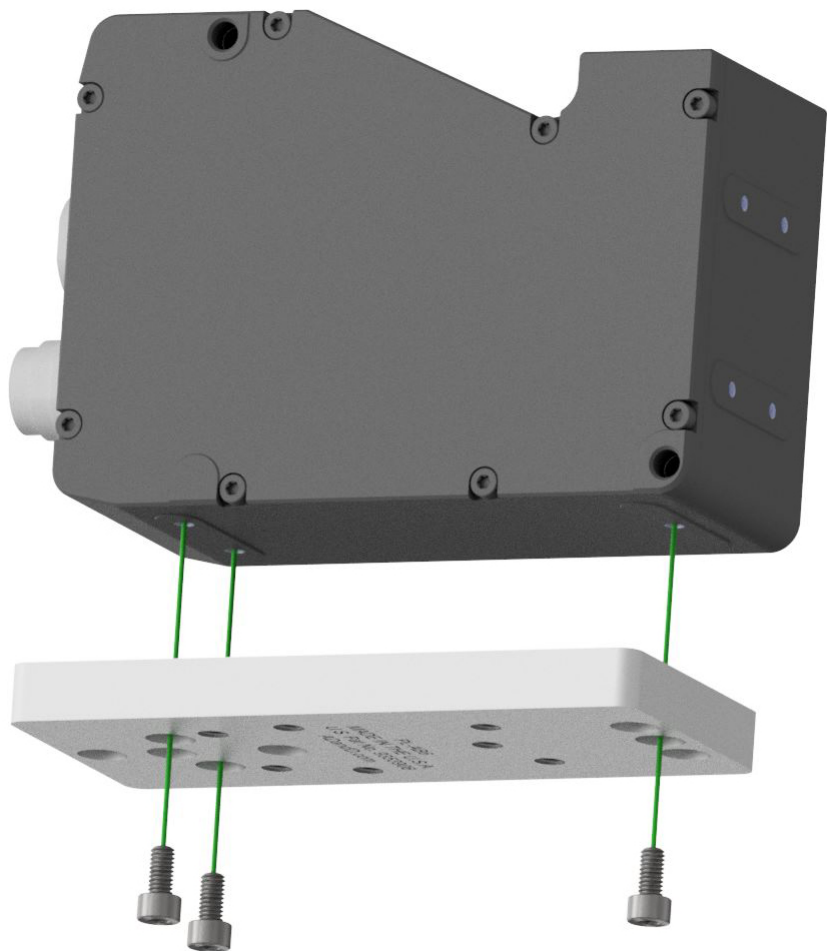

ADandD P/N PL-AB6

Mounting for LMI Gocator 2530

Mounts with included (3) S.H.C.S. - M4-0.7mm X 8mm 18-8SS

Sample Setup Application