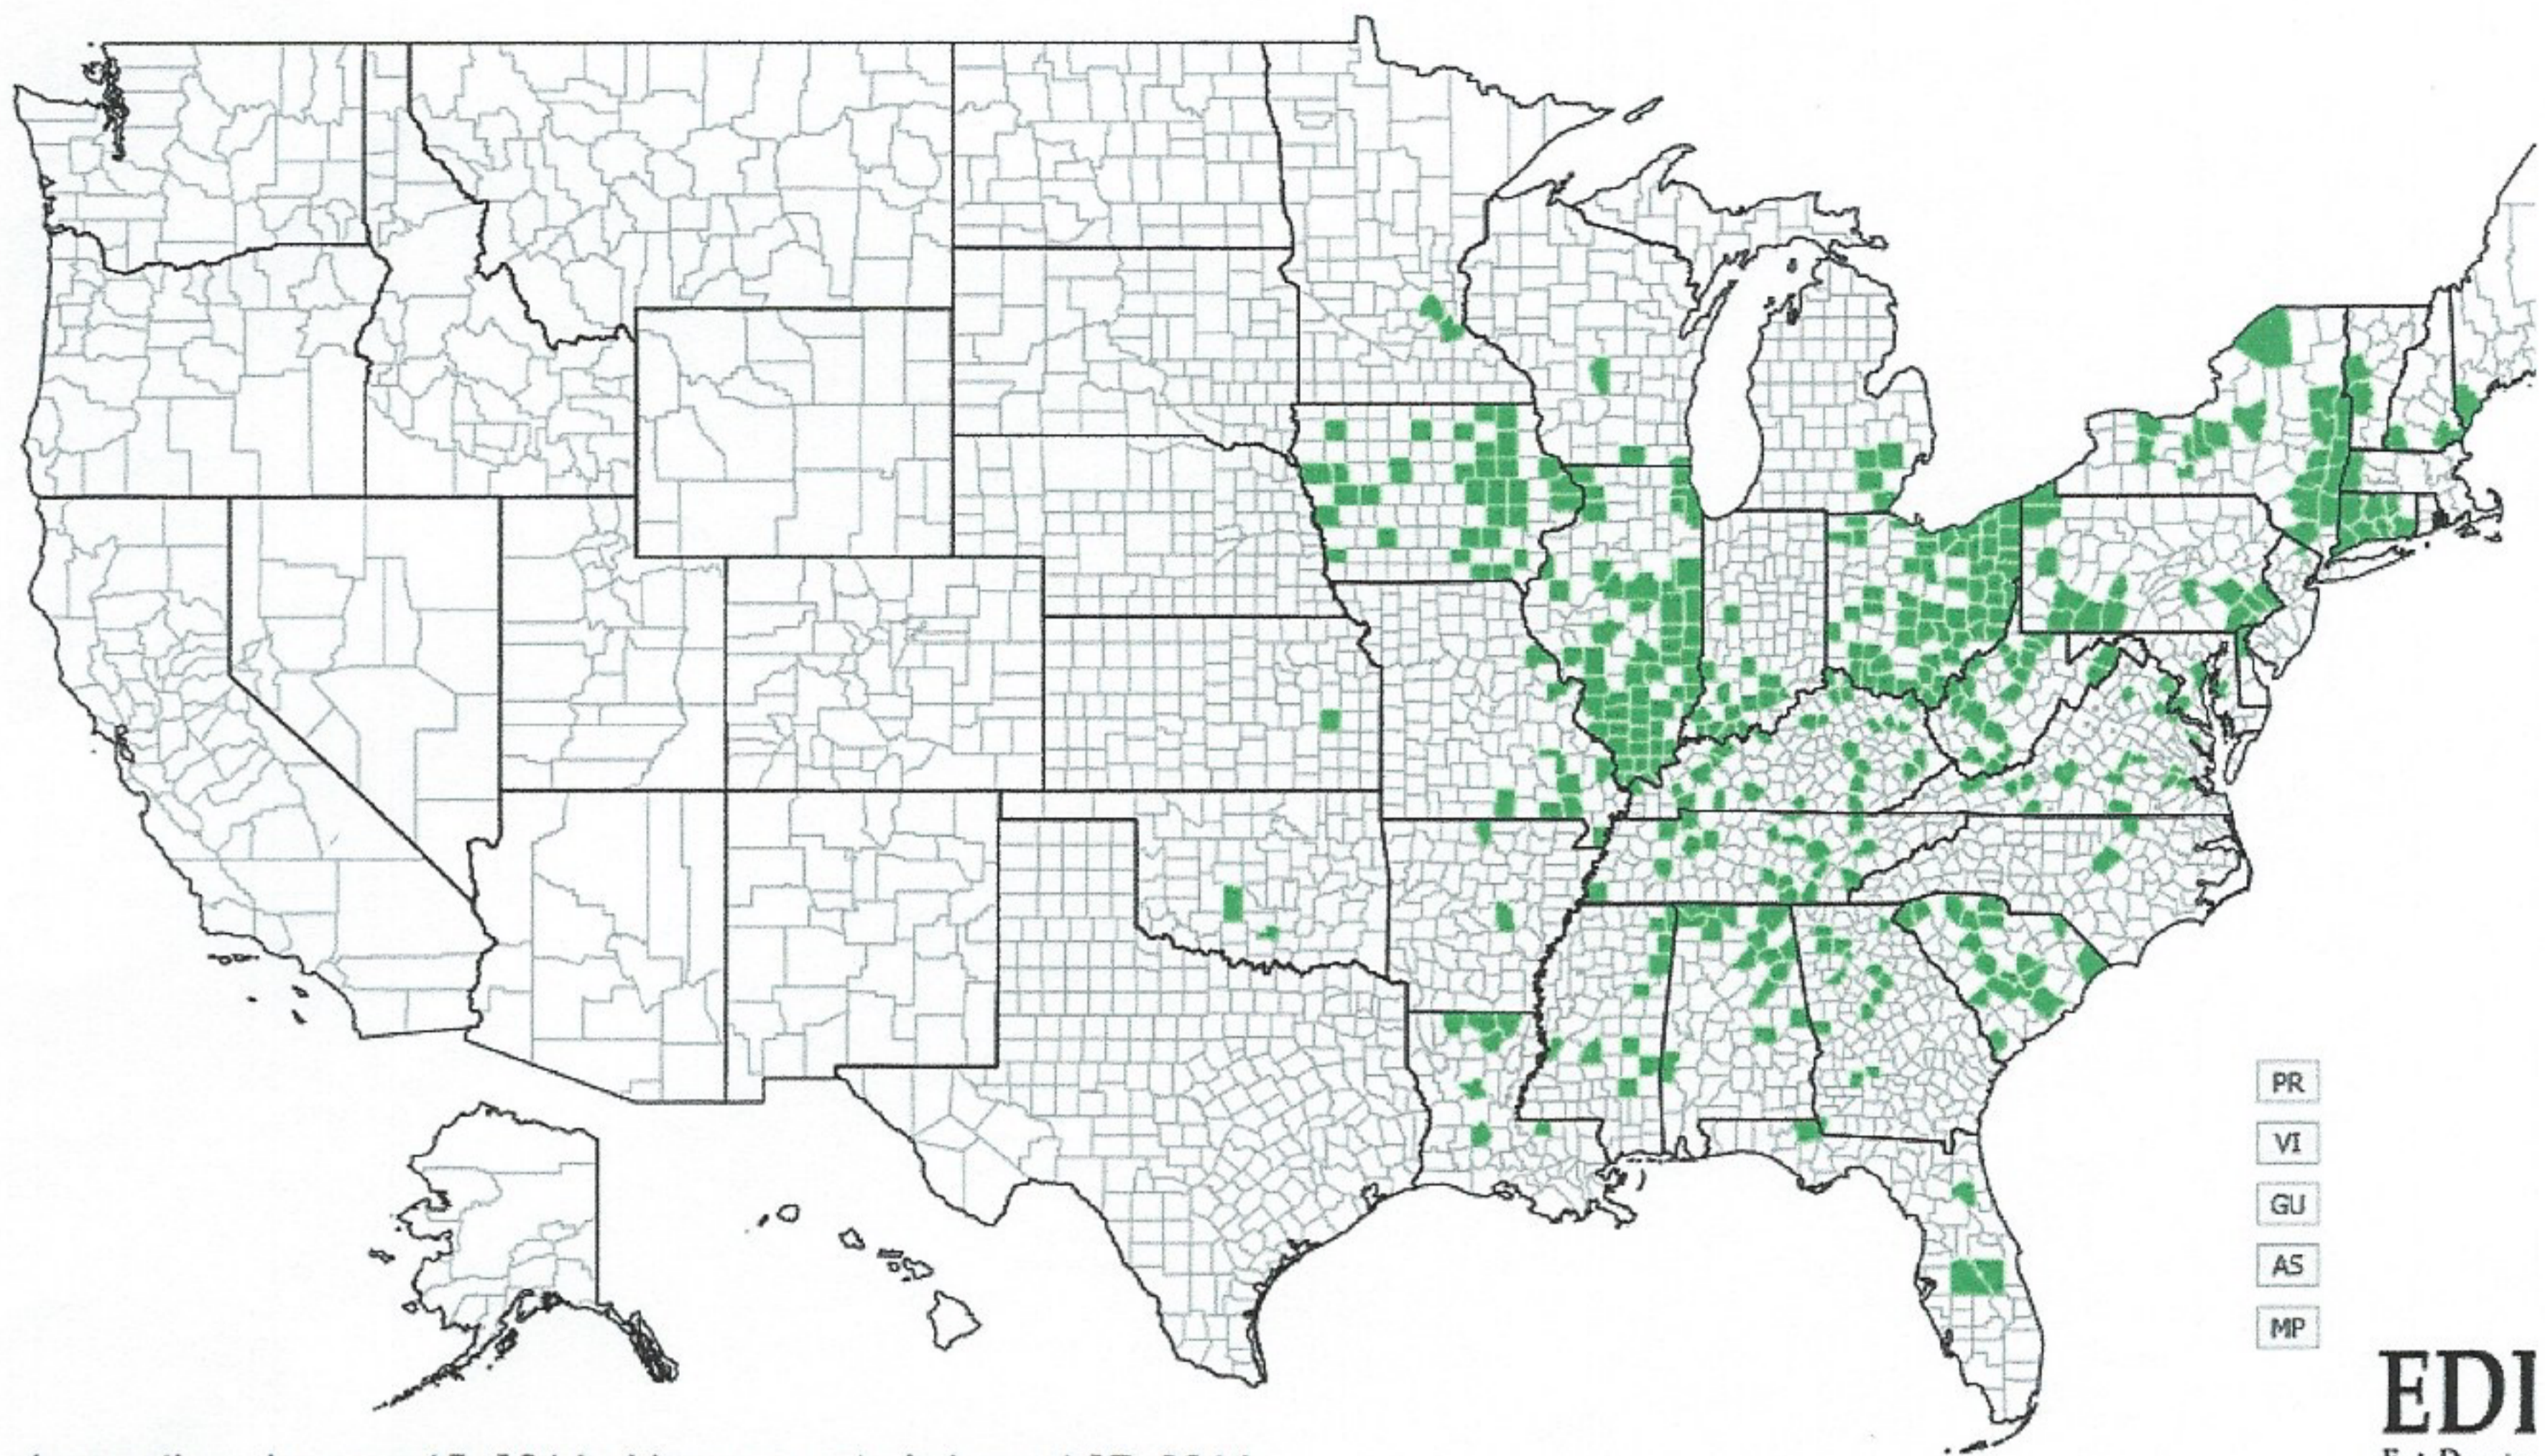

*Najas minor*

Last observation: January 15, 2014 - Map generated: August 27, 2014