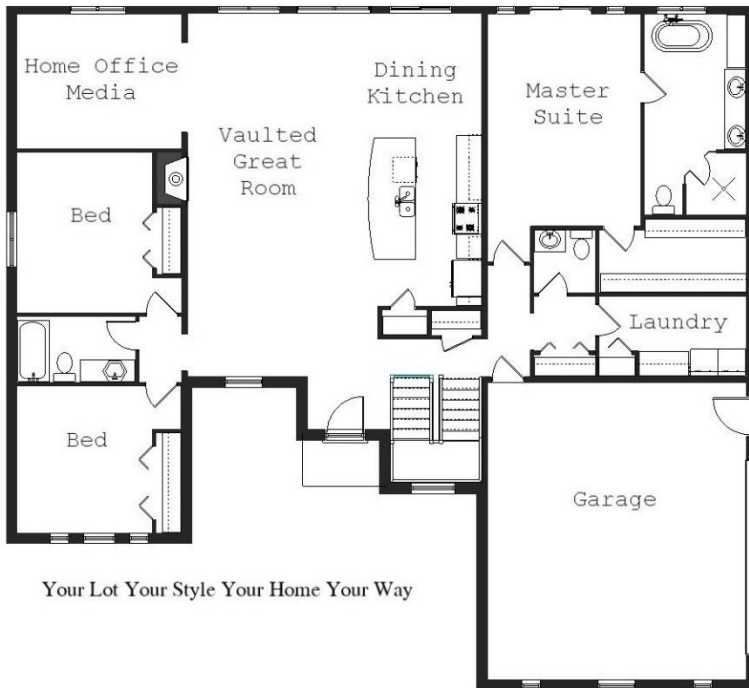

Your Land Your Style Your Home Your Way  
Design + Build = Your Best Value

[www.krausbuild.com](http://www.krausbuild.com)

Your Lot Your Style Your Home Your Way

Harding Park  
2140 Sq.Ft.

Copyright © 2020 Kraus Design Build  
All Rights Reserved

The **Kraus** Company  
DESIGN BUILD

248-972-5549

Setting the New Standard

Your Land Your Style Your Home Your Way

Design + Build = Your Best Value

[www.krausbuild.com](http://www.krausbuild.com)

Your Lot Your Style Your Home Your Way