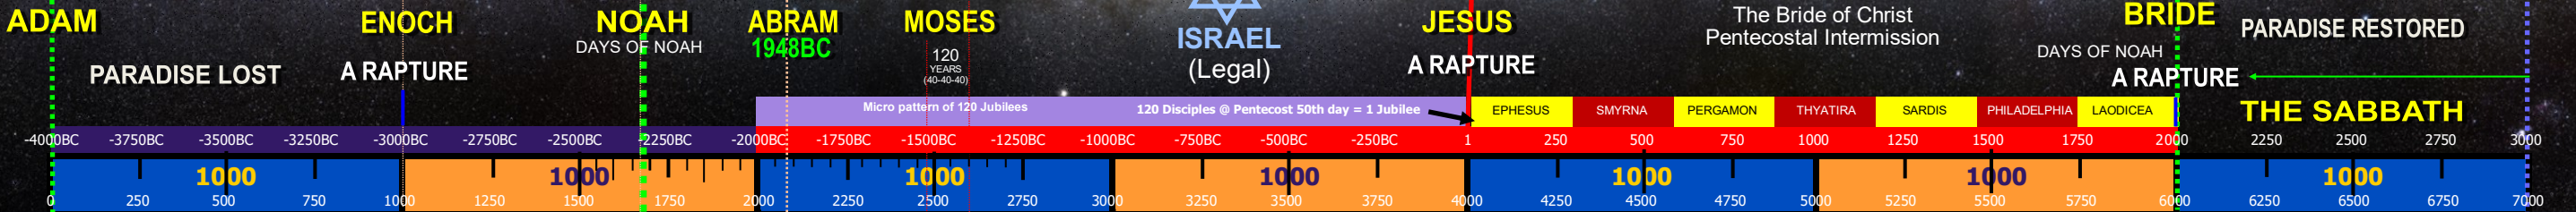

ANTEDILUVIAN AGE

120 JUBILEES X 50 YEARS = 6000 YEARS

THE 7 CHURCH AGE
(Ecclesiastical)
The Mystery Age
Time of the Gentiles
The Bride of Christ
Pentecostal Intermission

MILLENNIAL AGE

40 JUBILEE PROPHETIC YEARS
(Time of Testing)

40 JUBILEE PROPHETIC YEARS
(Time of Testing)

40 JUBILEE PROPHETIC YEARS
(Time of Testing)

2022 = start of last Sabbatical Cycle of 7 years
2022 to 2028 = 7 years Daniel's Week

Sabbatical Cycle of 7 years #496th since Israel crossed Jordan / 5th of 70th Jubilee Cycle

1	2	3	4	5	6	7
2029	2030	2031	2032	2033	2034	2035

(Messianic)
The Kingdom
The Perfect Age
The Fullness of Times

□ x 962 (diameter)
= 3022 (circumference)