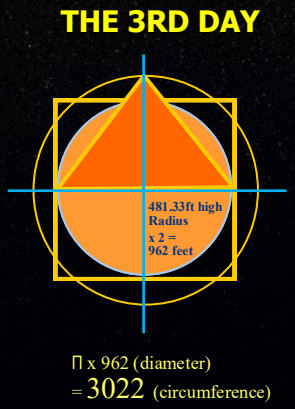

JUBILEE PATTERN OF TIME

120 PENTECOSTAL PATTERN HISTORY OF THE HUMAN RACE

THE 7 DISPENSATIONS

ATTRIBUTE	AGENT(S)	DAY
Innocence	Adam - Enoch	1
Conscience	Enoch - Noah	2
Government	Noah - Abram	3
Family	Abram - Moses	4
Law	Moses - Jesus	5
Grace	Jesus - Jesus	6
Righteousness	Holy Spirit	7
Holiness	YHVH	8TH

THE 7 COVENANTS

AGENT	SIGN	DAY
Adamic	Tree(s)	1
Noahic	Rainbow	2
Abrahamic	Circumcision	3
Palestinian	Land	4
Davidic	Kingdom	5
Mosaic	Sabbath	6
New	Holy Spirit	7

THE RECREATION

THE FLOOD
New World

THE KINGDOM
New World

ANTEDILUVIAN AGE

120 JUBILEES X 50 YEARS = 6000 YEARS

THE 7 CHURCH AGE
(Ecclesiastical)
The Mystery Age
Time of the Gentiles
The Bride of Christ
Pentecostal Intermission

MILLENNIAL AGE

40 JUBILEE PROPHETIC YEARS
(Time of Testing)

40 JUBILEE PROPHETIC YEARS
(Time of Testing)

40 JUBILEE PROPHETIC YEARS
(Time of Testing)

2022 = start of last Sabbatical Cycle of 7 years
2022 to 2028 = 7 years Daniel's Week

Sabbatical Cycle of 7 years #496th since Israel crossed Jordan / 5th of 70th Jubilee Cycle

1	2	3	4	5	6	7
2029	2030	2031	2032	2033	2034	2035

(Messianic)
The Kingdom
The Perfect Age
The Fullness of Times

□ x 962 (diameter)
= 3022 (circumference)