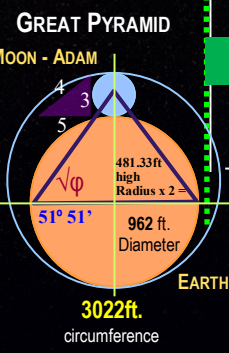

JUBILEE PATTERN OF TIME

120 PENTECOSTAL PATTERN HISTORY OF THE HUMAN RACE

THE 7 DISPENSATIONS

ATTRIBUTE	AGENT(S)	DAY
Innocence	Adam - Enoch	1
Conscience	Enoch - Noah	2
Government	Noah - Abram	3
Family	Abram - Moses	4
Law	Moses - Jesus	5
Grace	Jesus - Jesus	6
Righteousness	Holy Spirit	7
Holiness	YHVH	8TH

THE 7 COVENANTS

AGENT	SIGN	DAY
Adamic	Tree(s)	1
Noahic	Rainbow	2
Abrahamic	Circumcision	3
Palestinian	Land	4
Davidic	Kingdom	5
Mosaic	Sabbath	6
New	Holy Spirit	7

THE RECREATION

THE FLOOD
New World

THE KINGDOM
New World

ANTEDILUVIAN AGE

120 JUBILEES X 50 YEARS = 6000 YEARS

THE 7 CHURCH AGE
(Ecclesiastical)
The Mystery Age
Time of the Gentiles
The Bride of Christ
Pentecostal Intermission

MILLENNIAL AGE

40 JUBILEE PROPHETIC YEARS
(Time of Testing)

40 JUBILEE PROPHETIC YEARS
(Time of Testing)

40 JUBILEE PROPHETIC YEARS
(Time of Testing)

2022 = start of last Sabbatical Cycle of 7 years
2022 to 2028 = 7 years Daniel's Week

Sabbatical Cycle of 7 years #496th since Israel crossed Jordan / 5th of 70th Jubilee Cycle

1	2	3	4	5	6	7
2029	2030	2031	2032	2033	2034	2035

(Messianic)
The Kingdom
The Perfect Age
The Fullness of Times

□ x 962 (diameter)
= 3022 (circumference)