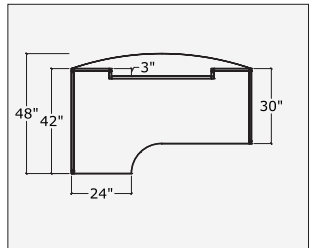

Step in Bow Front