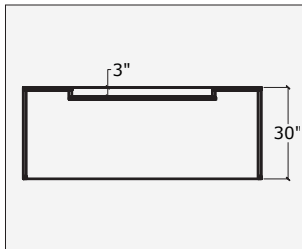

STEP IN FRONT

Open