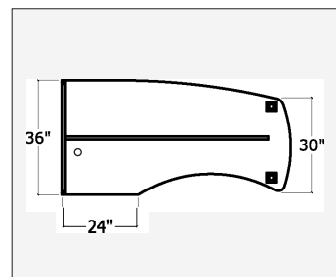

Hockey Stick