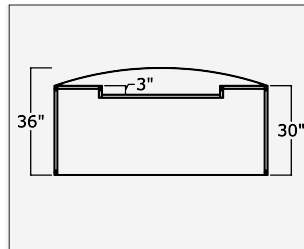

SECTION NOTES / SINGLE PEDESTAL DESK

STRAIGHT

All 24" deep have 1" recess

All 30" deep have 5" recess

Bow Front

Open with Pedestal

STEP IN FRONT

Open

Bow Front

Bow Front with Pedestal

ANGLED

All 24" deep have 1" recess

All 30" deep have 5" recess

Bow Front

Step in Bow Front

RADIUS

All 24" deep have 1" recess

All 30" deep have 5" recess

Bow Front

Step in Bow Front

WAVE

All 24" deep have 1" recess

All 30" deep have 5" recess

Bow Front

Step in Bow Front