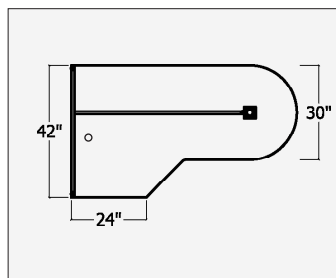

SECTION NOTES / PENINSULA

Angled