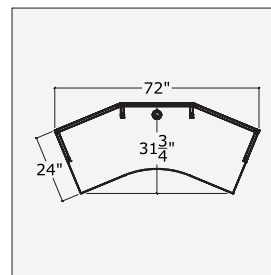

SECTION NOTES / POLY SIDED CORNERS & CONNECTING TOPS

ANGLED

RADIUS

WAVE

90°

120°

135°