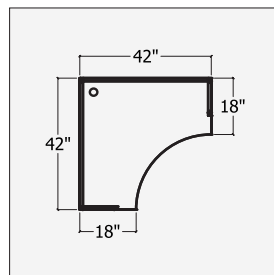

SECTION NOTES / POLY SIDED CORNERS & CONNECTING TOPS

ANGLED

RADIUS

WAVE

90°

120°

135°