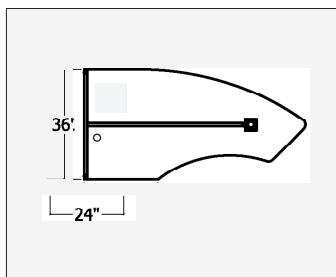

Goalie Stick