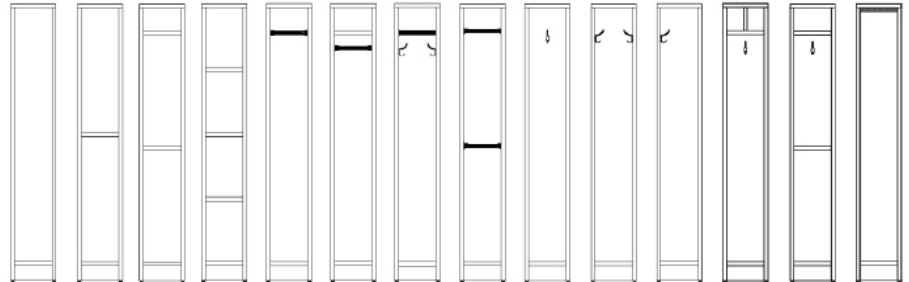

Storage / Lockers / 4 Full Cubbie Tower / Left

W x D x H	CODE	1"	1.5"
48"x21"x66"	UN4866/LKFD4/L/21	$2,861	$3,290
48"x21"x72"	UN4872/LKFD4/L/21	$2,952	$3,395
48"x24"x66"	UN4866/LKFD4/L/24	$2,861	$3,290
48"x24"x72"	UN4872/LKFD4/L/24	$2,952	$3,395

Notes

All Cubbies Lock

1 coat hook per section no rod provided
hook on hinge side

Storage / Lockers / 4 Full Cubbie Tower / Right

W x D x H	CODE	1"	1.5"
48"x21"x66"	UN4866/LKFD4/R/21	$2,861	$3,290
48"x21"x72"	UN4872/LKFD4/R/21	$2,952	$3,395
48"x24"x66"	UN4866/LKFD4/R/24	$2,861	$3,290
48"x24"x72"	UN4872/LKFD4/R/24	$2,952	$3,395

Notes

All Cubbies Lock

1 coat hook per section no rod provided
hook on hinge side

Lock Options / Custom Interior Options

Lock Options

Custom Interior Locker Options

A

B

C

D

E

F

G

H

I

J

K

L

M

N

Lock Options : Key lock, Digital lock, Hasp Lock

Custom interior configurations & locks are available upon request. For more information please contact your IOF sales representative.