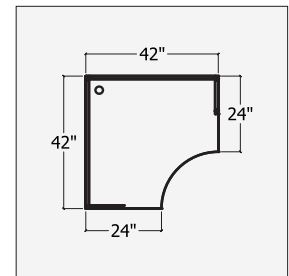

SECTION NOTES / POLY SIDED CORNERS & CONNECTING TOPS

ANGLED

RADIUS

WAVE

90°

120°

135°