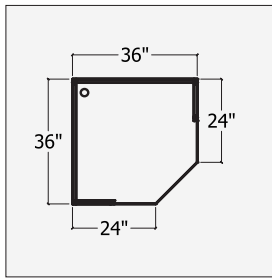

SECTION NOTES / POLY SIDED CORNERS & CONNECTING TOPS

ANGLED