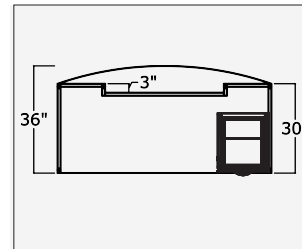

Bow Front with Pedestal