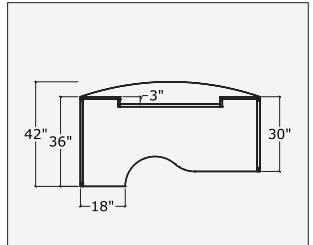

Step in Bow Front