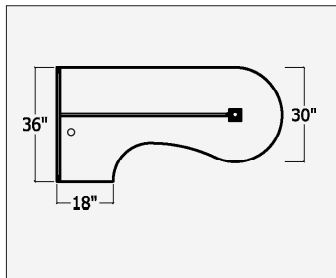

SECTION NOTES / PENINSULA

Wave D Top