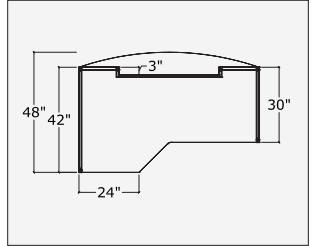

Step in Bow Front