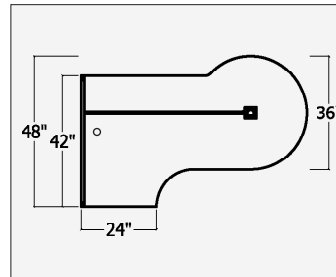

Radius P Top