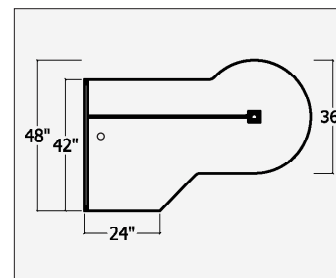

Angled P Top