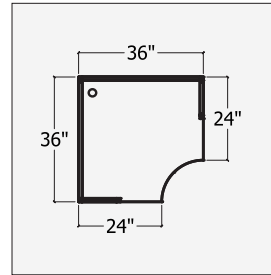

SECTION NOTES / POLY SIDED CORNERS & CONNECTING TOPS

ANGLED

RADIUS

WAVE

90°

120°

135°