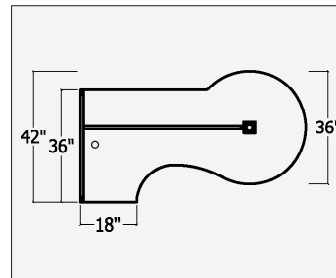

SECTION NOTES / PENINSULA

Wave P Top