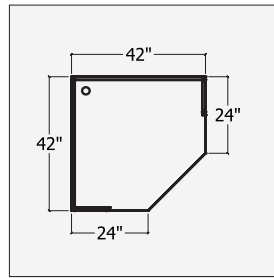

SECTION NOTES / POLY SIDED CORNERS & CONNECTING TOPS

ANGLED