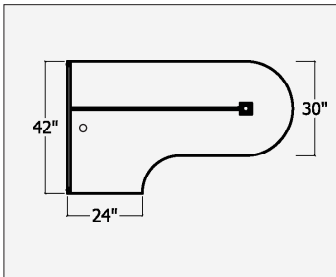

Radius D Top