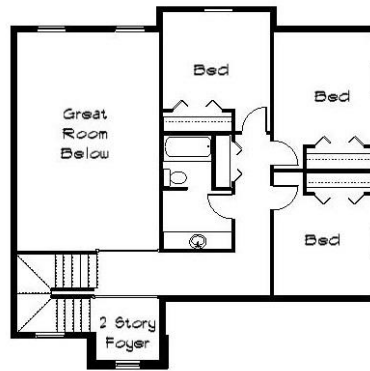

Setting the New Standard

Your Land Your Style Your Home Your Way

Design + Build = Your Best Value

Knoll Cottage
2250 Sq.Ft.

Copyright © 2019 Kraus Design Build
All Rights Reserved

248-972-5549

Setting the New Standard