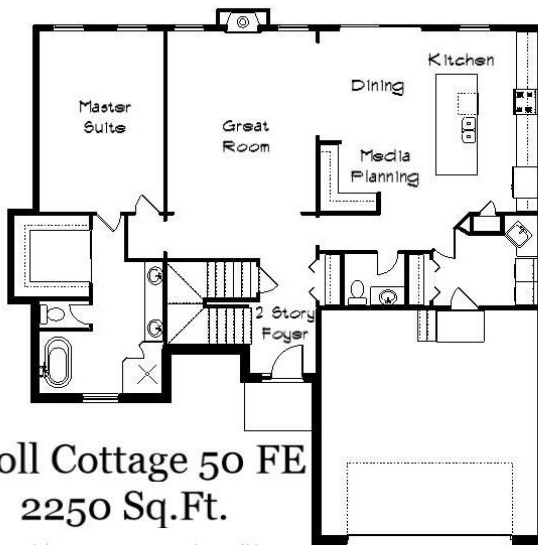

Your Land Your Style Your Home Your Way

Design + Build = Your Best Value

Knoll Cottage 50 FE
2250 Sq.Ft.

Copyright © 2019 Kraus Design Build
All Rights Reserved

The **Kraus** Company
DESIGN BUILD

248-972-5549

Setting the New Standard

Your Land Your Style Your Home Your Way

Design + Build = Your Best Value

Knoll Cottage
2250 Sq.Ft.

Copyright © 2019 Kraus Design Build
All Rights Reserved

248-972-5549

Setting the New Standard