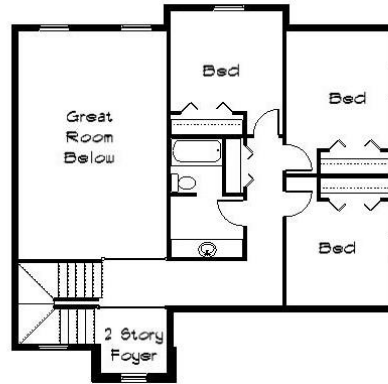

Your Land Your Style Your Home Your Way

Design + Build = Your Best Value

Knoll Cottage 50 FE
2250 Sq.Ft.

Copyright © 2019 Kraus Design Build
All Rights Reserved

The **Kraus** Company
DESIGN BUILD

248-972-5549

Setting the New Standard

Your Land Your Style Your Home Your Way

Design + Build = Your Best Value

Knoll Cottage
2250 Sq.Ft.

Copyright © 2019 Kraus Design Build
All Rights Reserved

248-972-5549

Setting the New Standard