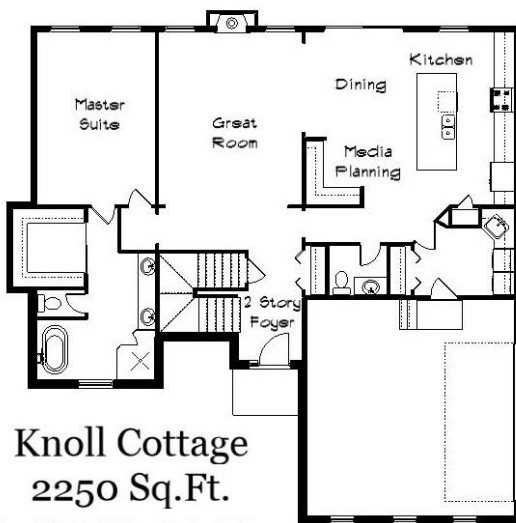

Your Land Your Style Your Home Your Way

Design + Build = Your Best Value

Knoll Cottage 50 FE
2250 Sq.Ft.

Copyright © 2019 Kraus Design Build
All Rights Reserved

The **Kraus** Company
DESIGN BUILD

248-972-5549

Setting the New Standard

Your Land Your Style Your Home Your Way

Design + Build = Your Best Value

Knoll Cottage
2250 Sq.Ft.

Copyright © 2019 Kraus Design Build
All Rights Reserved

248-972-5549

Setting the New Standard