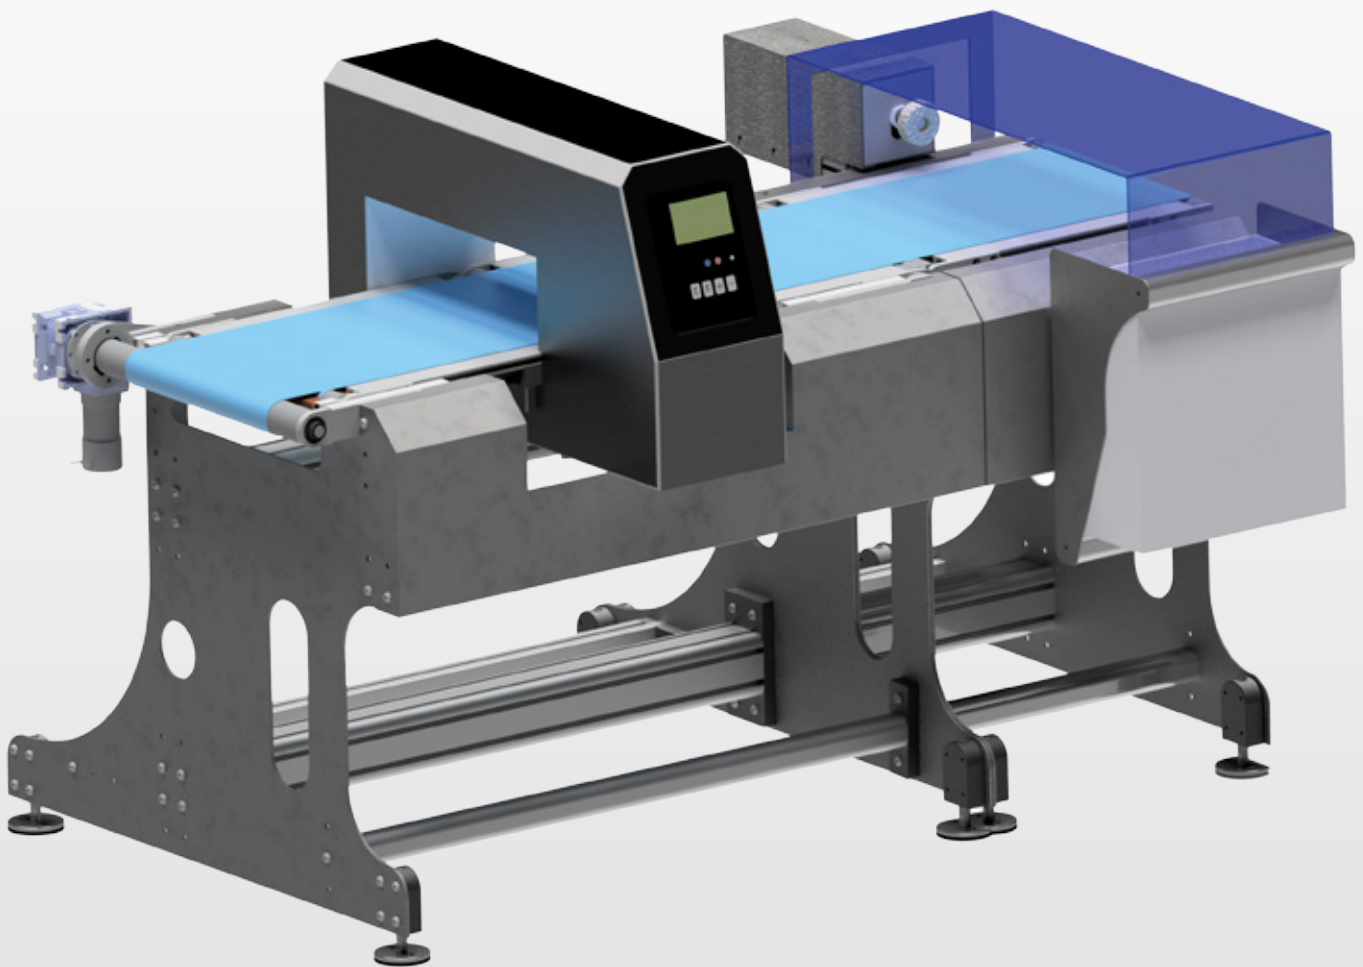

TMS

Mono frequency metal detector

The TMS range
Mono frequency metal detector

RS BILANCE

MAIN FEATURES BELT

- Structure and carpentry stainless steel.
- Brushless motor and drive card.
- Adjustable belt speed up to 50 m/min.
- Control Power available according to the Standards UL 508A and CSA-C22.2 No. 14-05.
- Light column with LED technology.

MAIN FEATURES PROBES

- Superior detection capability of magnetic and non-magnetic metal contaminants including stainless steels.
- Effective compensation of the product effect.
- Complies with FDA 21CFR regulation Part 11: Safety; Integrity; Traceability of data.
- Structure in AISI 316L stainless steel and plastic materials compatible with foods compliant with EU, FDA.
- Superior construction able to withstand high pressure washes.
- High Sensitivity to all magnetic and non-magnetic metals including stainless steels.
- Multifrequency technology for maximum sensitivity to varying the Product Effect.
- High immunity to environmental disturbances.
- Structure and components in AISI 316L stainless steel with IP65 degree of protection.
- Self-acquisition and automatic tracking effect product.
- 250 storable products, selectable from local programming or network software.
- 1.000 archived events.
- Alphanumeric display with 4x20 characters.
- Local programming: 4 keys, of which 3 with double function.

Options

- Piston ejector, arm or pneumatic blow (optional).
- Collection basket in stainless steel and plastic.
- Notice of full collection basket.
- Photocell of continuous waste.
- Product input guides.