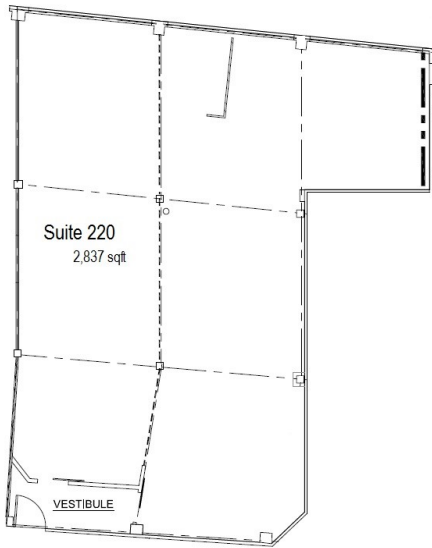

# SUITE M220

**SQ. FEET:**  
**2,837**

Open floor plan, exposed wood beams, high ceilings, built in conference room and office, kitchenette.