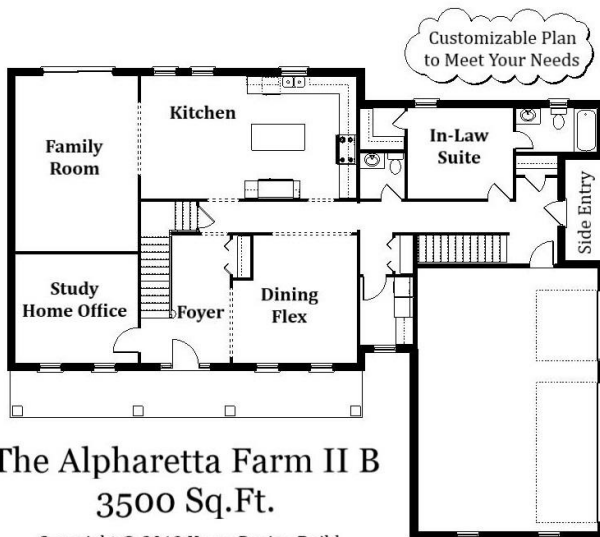

Your Land Your Style Your Home Your Way
Design + Build = Your Best Value

Ask about
3rd Floor Option

The Alpharetta Farm
3200 Sq.Ft.

Copyright © 2019 Kraus Design Build
All Rights Reserved

The **Kraus** Company
DESIGN BUILD

248-972-5549

Customizable Plan
to Meet Your Needs

Setting the New Standard

Your Land Your Style Your Home Your Way

Design + Build = Your Best Value

www.krausbuild.com

The **Kraus** Company
DESIGN BUILD

248-972-5549