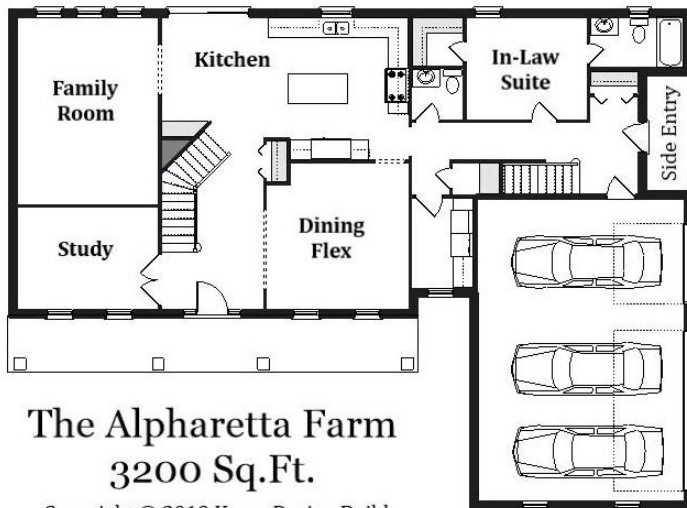

Your Land Your Style Your Home Your Way
Design + Build = Your Best Value

Ask about
3rd Floor Option

The Alpharetta Farm
3200 Sq.Ft.

Copyright © 2019 Kraus Design Build
All Rights Reserved

The **Kraus** Company
DESIGN BUILD

248-972-5549

Customizable Plan
to Meet Your Needs

Setting the New Standard

Your Land Your Style Your Home Your Way

Design + Build = Your Best Value

www.krausbuild.com

The **Kraus** Company
DESIGN BUILD

248-972-5549