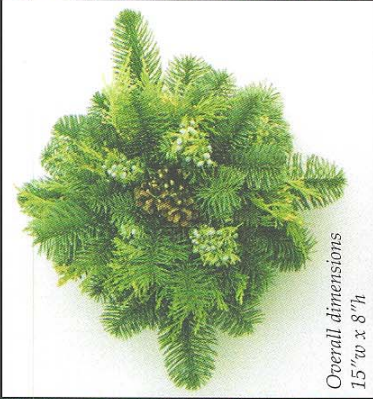

*Deluxe Noble Fir Wreath*

*Varied sizes  
10" to 48"*

This beautiful hand tied wreath is made with aromatic Noble Fir. Decorated with berried Juniper, Incense Cedar and pine cones.

*Door Swag*

Traditional Christmas door swag made with four Noble Fir boughs precisely hand tied together decorated with large cluster of Incense Cedar, Juniper, and Ponderosa pine cones.

*Candy Cane*

This beautiful candy cane made with Noble Fir accented with Juniper and Incense Cedar and decorated with a cluster of pine cones.

*Centerpiece*

*Overall dimensions  
15" w x 8" h*

Beautiful Noble Fir, Incense Cedar and berried Juniper are carefully arranged and accented with a pine cone to make a holiday centerpiece suitable for any setting.

*Cross*

Beautiful hand tied cross with Noble Fir, Juniper, Incense Cedar and pine cones.

*The Bacon Family  
Christmas Tree Farm has a  
long standing tradition for  
the finest evergreen  
products available.*