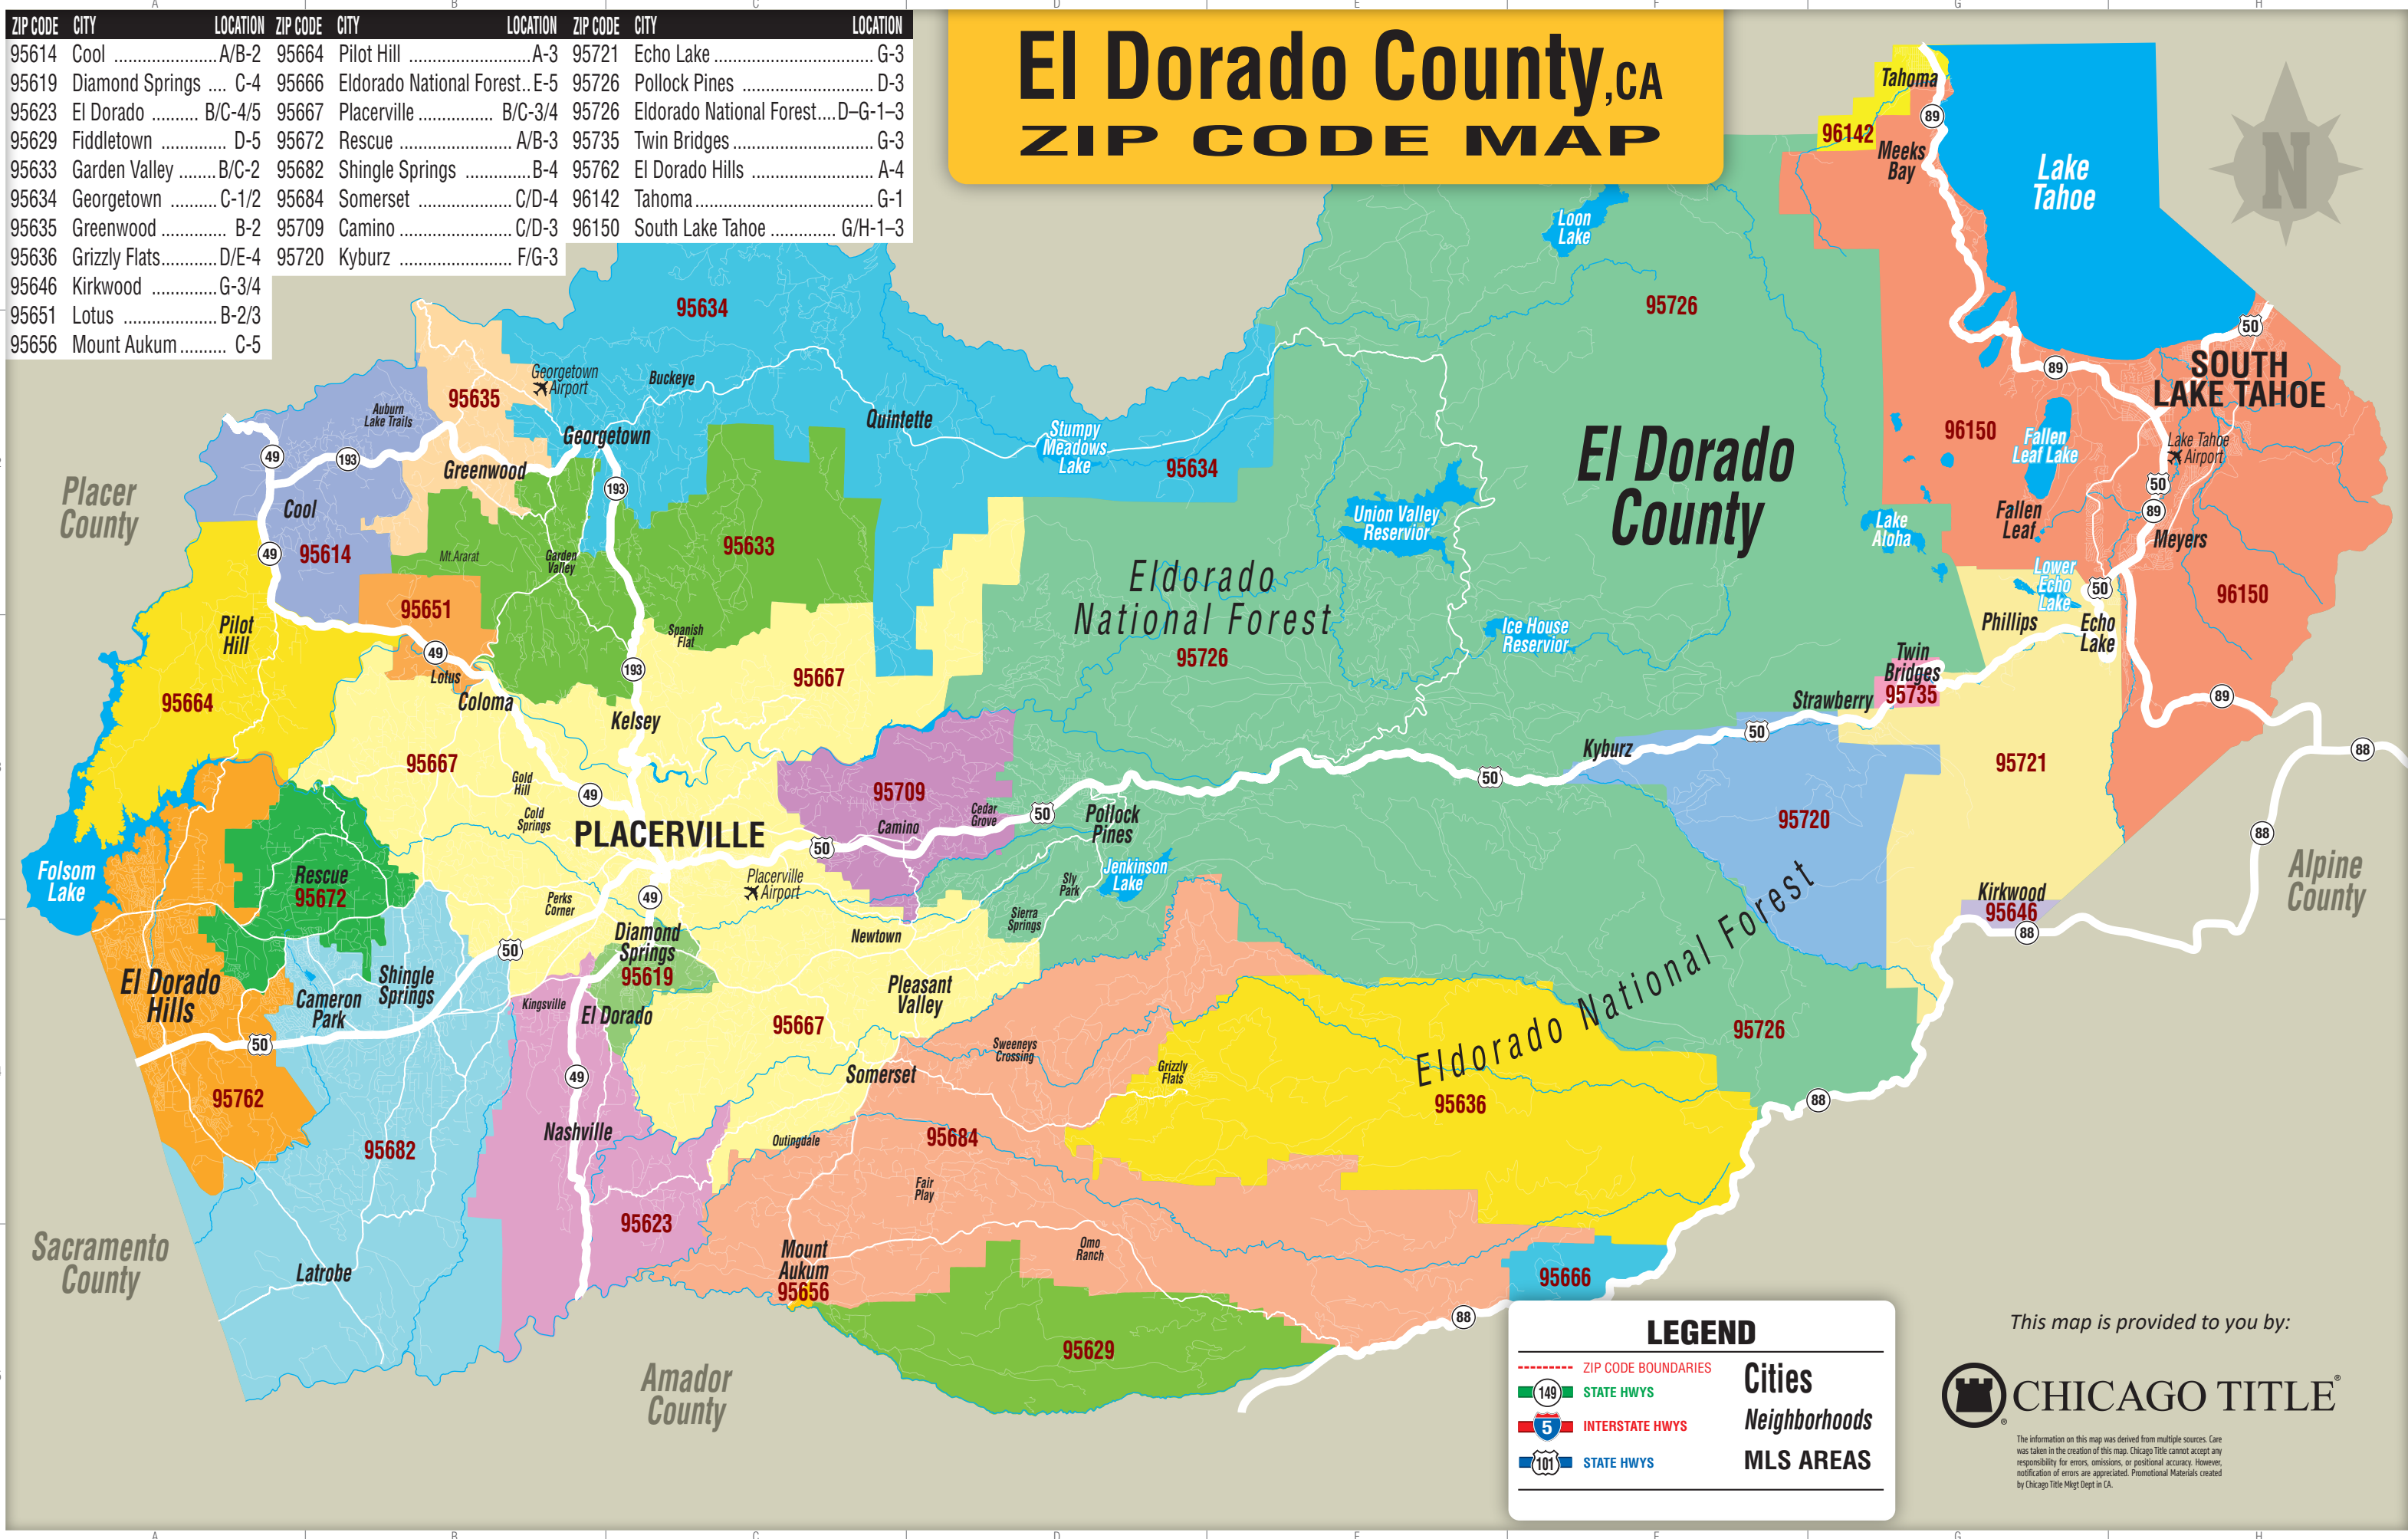

El Dorado County, CA ZIP CODE MAP

ZIP CODE	CITY	LOCATION	ZIP CODE	CITY	LOCATION	ZIP CODE	CITY	LOCATION
95614	Cool	A/B-2	95664	Pilot Hill	A-3	95721	Echo Lake	G-3
95619	Diamond Springs	C-4	95666	Eldorado National Forest	E-5	95726	Pollock Pines	D-3
95623	El Dorado	B/C-4/5	95667	Placerville	B/C-3/4	95726	Eldorado National Forest	D-G-1-3
95629	Fiddletown	D-5	95672	Rescue	A/B-3	95735	Twin Bridges	G-3
95633	Garden Valley	B/C-2	95682	Shingle Springs	B-4	95762	El Dorado Hills	A-4
95634	Georgetown	C-1/2	95684	Somerset	C/D-4	96142	Tahoma	G-1
95635	Greenwood	B-2	95709	Camino	C/D-3	96150	South Lake Tahoe	G/H-1-3
95636	Grizzly Flats	D/E-4	95720	Kyburz	F/G-3			
95646	Kirkwood	G-3/4						
95651	Lotus	B-2/3						
95656	Mount Aukum	C-5						

LEGEND

- ZIP CODE BOUNDARIES
- STATE HWYS
- INTERSTATE HWYS
- STATE HWYS

Cities
Neighborhoods
MLS AREAS

This map is provided to you by:

The information on this map was derived from multiple sources. Care was taken in the creation of this map. Chicago Title cannot accept any responsibility for errors, omissions, or positional accuracy. However, notification of errors are appreciated. Promotional Materials created by Chicago Title Mgt Dept in CA.