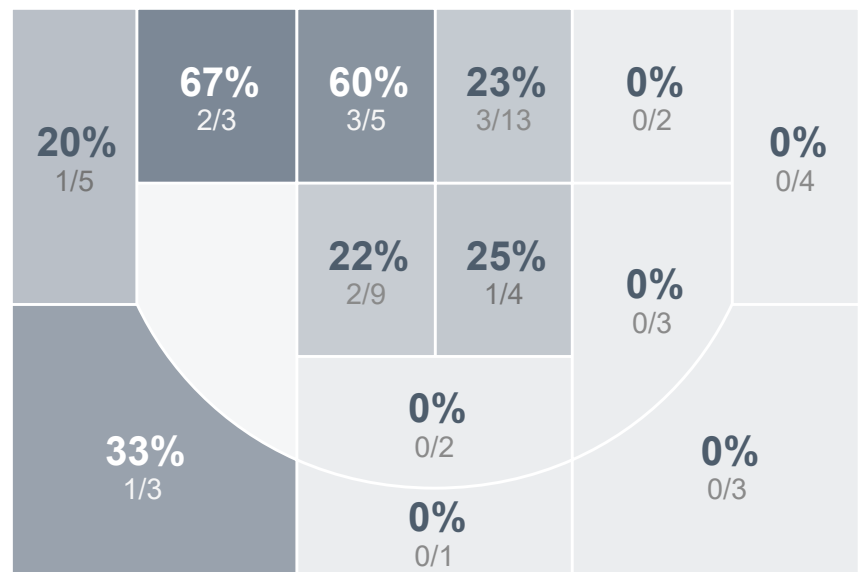

Bismarck St. Mary's Central