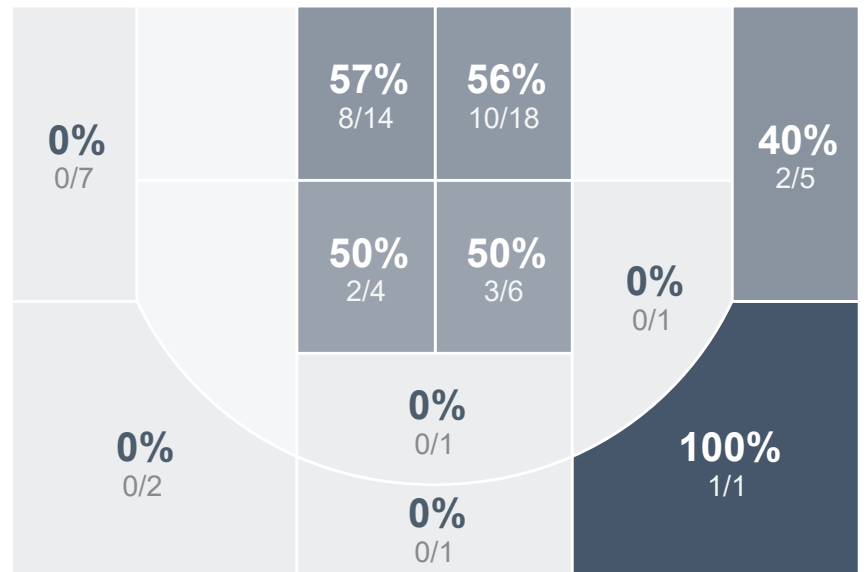

Girls Varsity Basketball