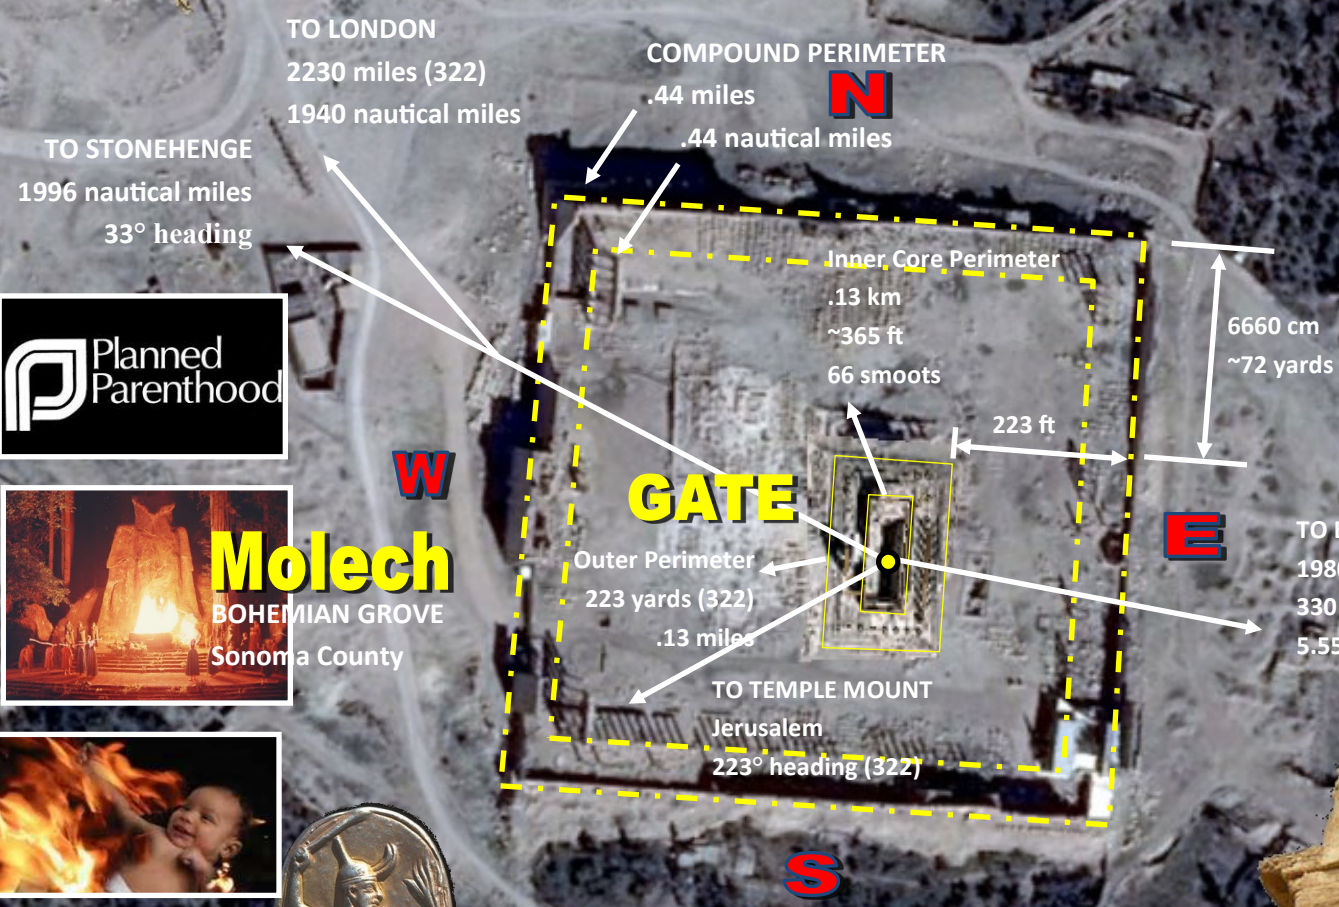

# THE GATEWAYS OF BAAAL I

The following is an association of the Luciferian worship and representation by various exposés. One is the popular TV series of Childhood's End. The others are the rise of Satanism in the USA and the West in general that seems to coincide with the CERN and portal of the Gates of Baal of Palmyra, Syria. The same iconoclastic symbolism of Baphomet is also incorporated in the Masonic Washington Masonic Memorial outside District of Columbia. The Baphomet connotation is derived from the Luciferian worship in the form of Molech, which is another form of Baal, the legacy of the religion of Nimrod.

### Molech BOHEMIAN GROVE Sonoma County

### phi ratio

Image © 2016 CNES / Astrium

Google earth

Imagery Date: 2/19/2014 34°32'51.71" N 38°16'25.32" E elev 1351 ft eye alt 4634 ft