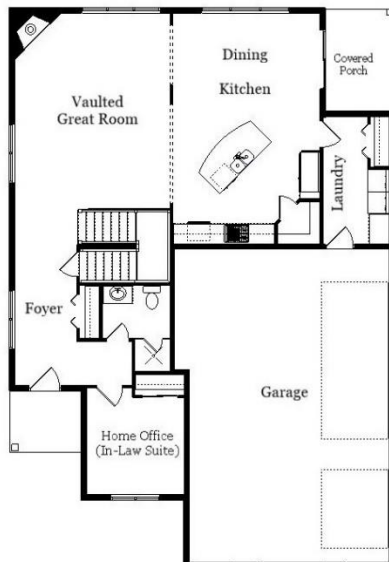

Your Land Your Style Your Home Your Way

Design + Build = Your Best Value

Value Engineered for Unique Affordability

Eaton Ave. LS
2500 Sq.Ft.

Copyright © 2022 Kraus Design Build

Setting the New Standard