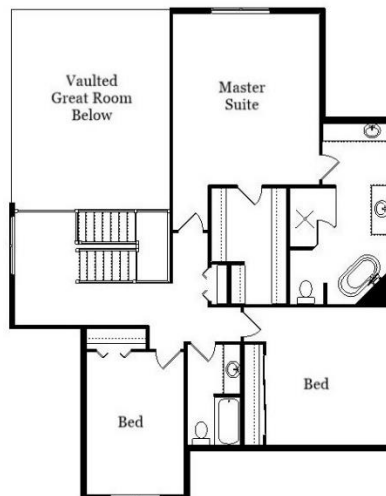

Your Land Your Style Your Home Your Way

Design + Build = Your Best Value

Value Engineered for Unique Affordability

Eaton Ave. LS
2500 Sq.Ft.

Copyright © 2022 Kraus Design Build

Setting the New Standard