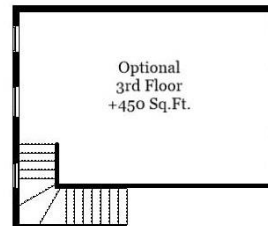

Your Land Your Style Your Home Your Way
Design + Build = Your Best Value

www.krausbuild.com

The **Kraus** Company
DESIGN BUILD
248-972-5549

In Town 4029 FE
1900 Sq.Ft.

Copyright © 2020 Kraus Design Build
All Rights Reserved
Designed for Your
40' x 120'+ Lot