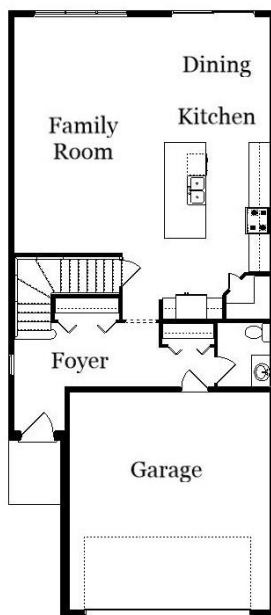

Your Land Your Style Your Home Your Way
Design + Build = Your Best Value

www.krausbuild.com

The **Kraus** Company
DESIGN BUILD
248-972-5549

In Town 4029 FE
1900 Sq.Ft.

Copyright © 2020 Kraus Design Build
All Rights Reserved
Designed for Your
40' x 120'+ Lot