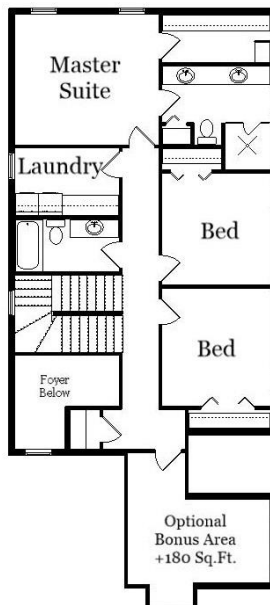

Your Land Your Style Your Home Your Way
Design + Build = Your Best Value

www.krausbuild.com

The **Kraus** Company
DESIGN BUILD
248-972-5549

In Town 4029 FE
1900 Sq.Ft.

Copyright © 2020 Kraus Design Build
All Rights Reserved
Designed for Your
40' x 120'+ Lot