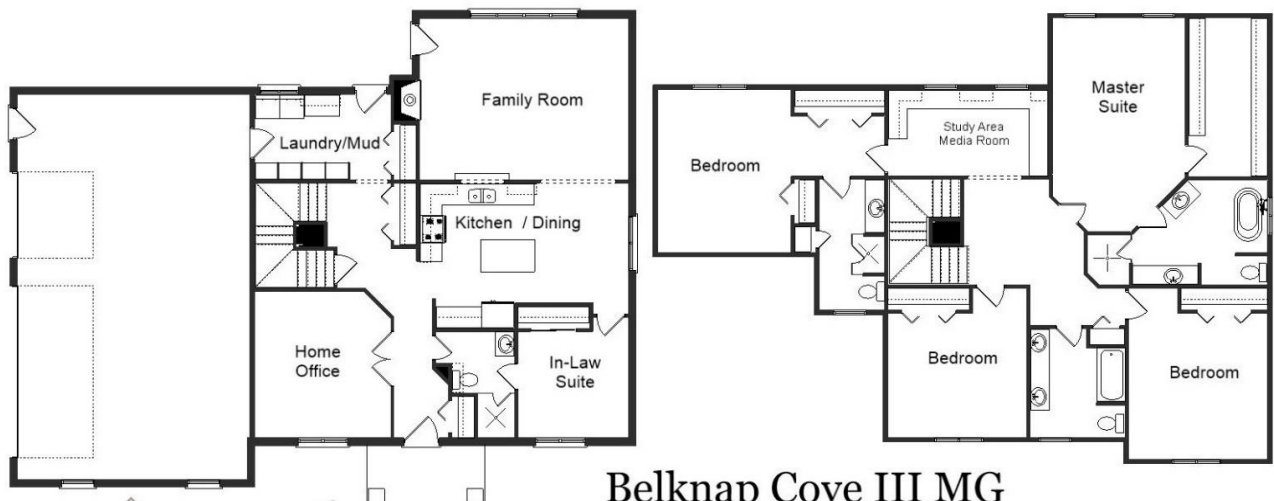

Your Land Your Style Your Home Your Way  
Design + Build = Your Best Value

The **Kraus** Company  
DESIGN BUILD  
248-972-5549

Belknap Cove III MG  
2980 Sq.Ft.

Copyright © 2022 Kraus Design  
All Rights Reserved

Setting the New Standard

Your Land Your Style Your Home Your Way

Design + Build = Your Best Value

Belknap Cove II MG  
2980 Sq.Ft.

Copyright © 2022 Kraus Design  
All Rights Reserved

Setting the New Standard

# Your Land Your Style Your Home Your Way

Design + Build = Your Best Value

**Belknap Cove MG**  
**2620 Sq.Ft.**

Copyright © 2022 Kraus Design  
All Rights Reserved

The **Kraus** Company, LLC  
DESIGN BUILD