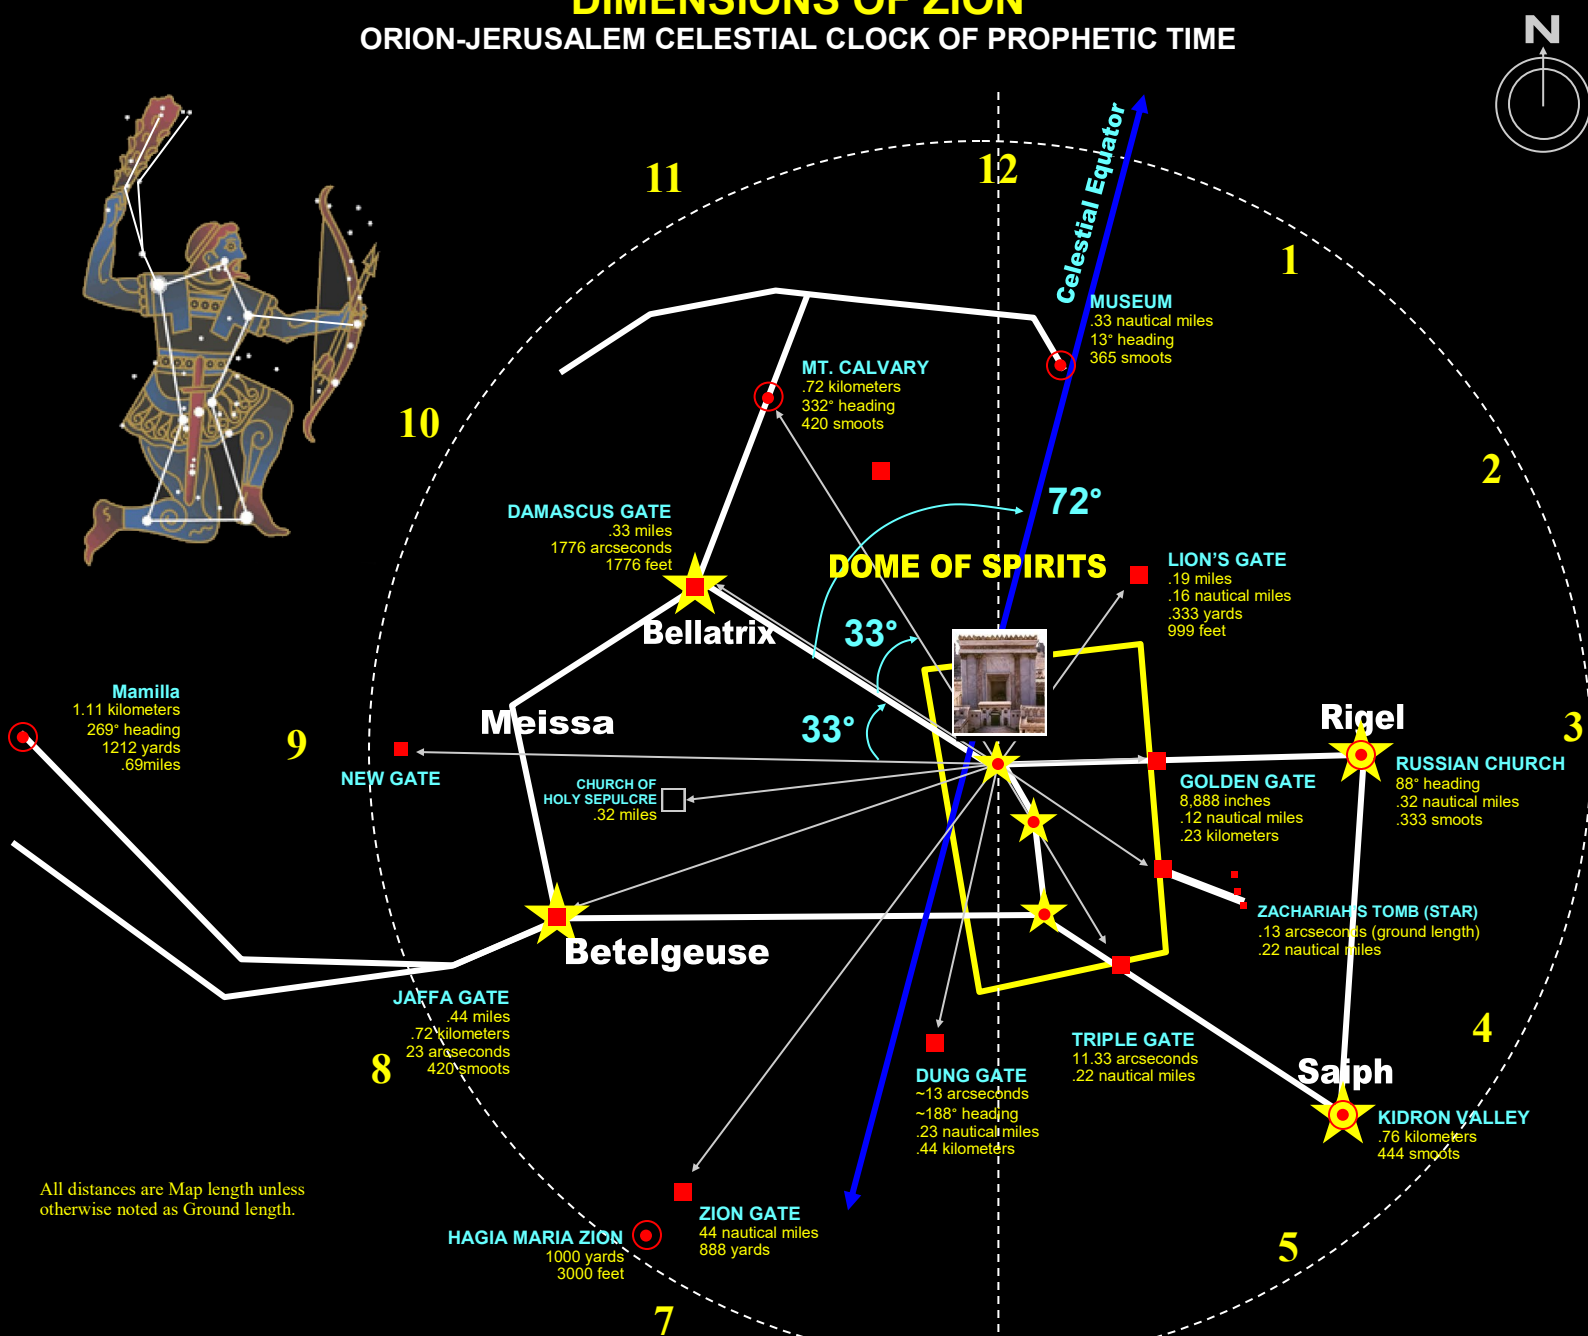

GATES OF ORION

HEAVENLY ZION PATTERN OF EARTHLY JERUSALEM

The purpose of this chart is to illustrate that the Orion Constellation almost Approximates the Gates of Jerusalem Layout. It appears that the Earthly Mount. Zion, the City of the King is laid-out in Astronomical and Mathematical Precision. It is no Accident where the Gates are placed or where certain Buildings or 'Domes' are Erected. These Alignments are taking into consideration the Curvature of Earth and slight Angular Adjustment to reflect the Approximate Proportion of the Star to Gate Correlation. These Illustrations are based on the Premise that there is an Overlay of Orion Ley-Lines, it appears that the Focal Point in the Dome of the Spirits strongly suggests it is the actual Spot of the Holy of Holies. It is from this Point that the 1st and 2nd Temples stood and the 3rd will also, if the Orion Configuration is indeed the Blueprint of the Celestial Zion on Earth. It is thus from this Point of Origin that Orion depicts a 'Prophetic Celestial Clock' of Time Intervals that are thus also aligned with the Orion Ley-Lines and Angles. From the Dome of the Spirits, several Coordinates are made to the respective Gates with some Amazing Distance Numerical Values that are seen in the Bible, Astronomy and Mathematics. Orion encompass the True Heavenly ZION of YHWH in a similar Layout in Heaven.

DIMENSIONS OF ZION ORION-JERUSALEM CELESTIAL CLOCK OF PROPHETIC TIME

ORION-JERUSALEM CELESTIAL STAR GATES

3rd Temple DOME OF THE SPIRITS

Based on the ORION-Jerusalem overlay of sacred astronomical alignments and angles, the 3rd Temple necessitates that it be geometrically and mathematically located at the Dome of the Spirits.