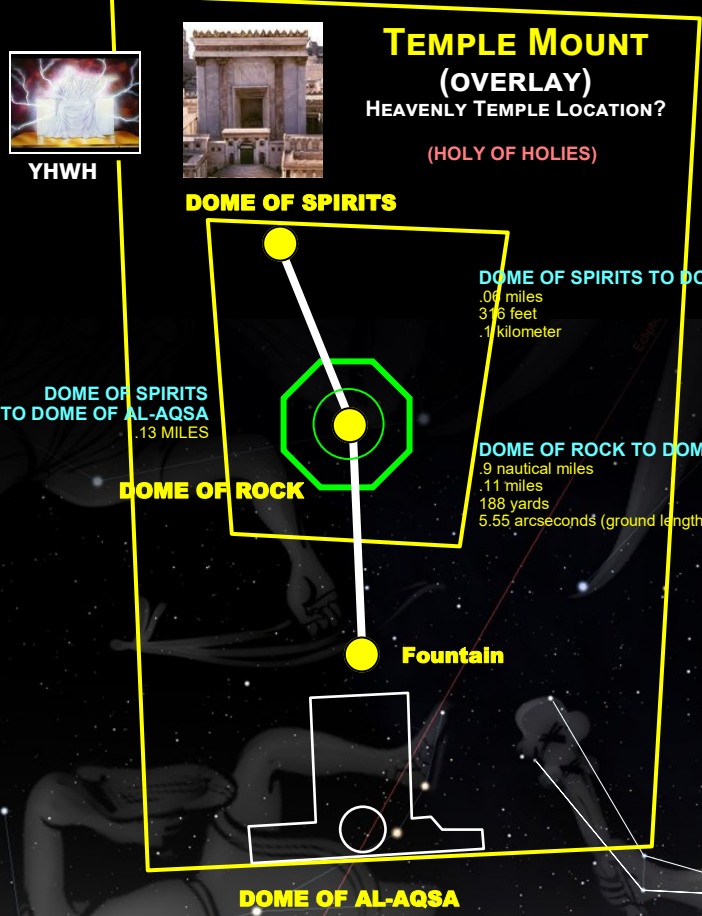

GATES OF ORION

HEAVENLY ZION PATTERN OF EARTHLY JERUSALEM

The purpose of this chart is to illustrate that the Orion Constellation almost Approximates the Gates of Jerusalem Layout. It appears that the Earthly Mount. Zion, the City of the King is laid-out in Astronomical and Mathematical Precision. It is no Accident where the Gates are placed or where certain Buildings or 'Domes' are Erected. These Alignments are taking into consideration the Curvature of Earth and slight Angular Adjustment to reflect the Approximate Proportion of the Star to Gate Correlation. These Illustrations are based on the Premise that there is an Overlay of Orion Ley-Lines, it appears that the Focal Point in the Dome of the Spirits strongly suggests it is the actual Spot of the Holy of Holies. It is from this Point that the 1st and 2nd Temples stood and the 3rd will also, if the Orion Configuration is indeed the Blueprint of the Celestial Zion on Earth. It is thus from this Point of Origin that Orion depicts a 'Prophetic Celestial Clock' of Time Intervals that are thus also aligned with the Orion Ley-Lines and Angles. From the Dome of the Spirits, several Coordinates are made to the respective Gates with some Amazing Distance Numerical Values that are seen in the Bible, Astronomy and Mathematics. Orion encompass the True Heavenly ZION of YHWH in a similar Layout in Heaven.

DIMENSIONS OF ZION ORION-JERUSALEM CELESTIAL CLOCK OF PROPHETIC TIME

ORION-JERUSALEM CELESTIAL STAR GATES

3rd Temple DOME OF THE SPIRITS

Based on the ORION-Jerusalem overlay of sacred astronomical alignments and angles, the 3rd Temple necessitates that it be geometrically and mathematically located at the Dome of the Spirits.