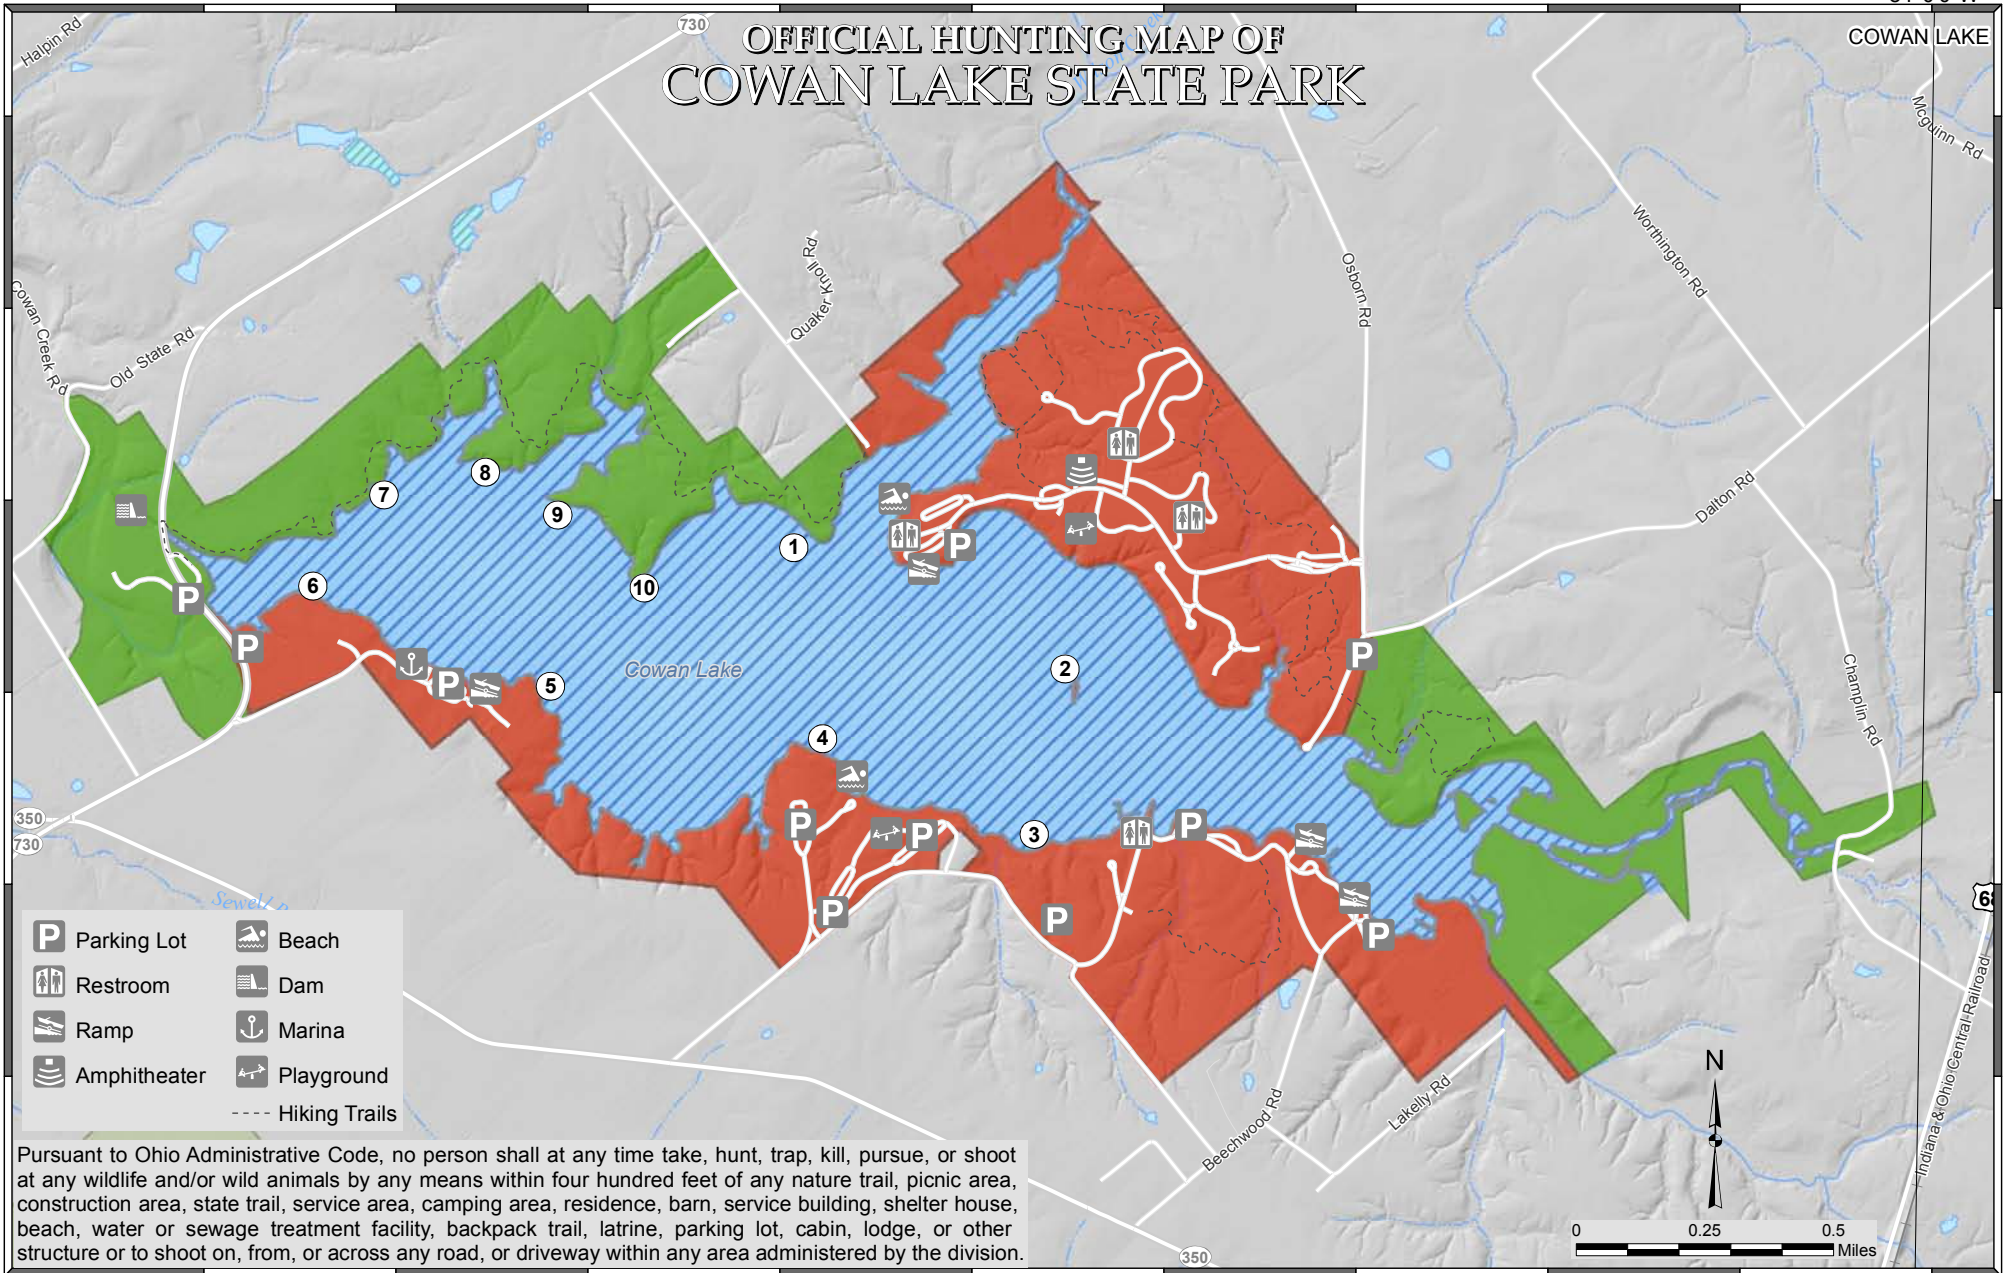

OFFICIAL HUNTING MAP OF COWAN LAKE STATE PARK

- P** Parking Lot
- Beach
- Restroom
- Dam
- Ramp
- Marina
- Amphitheater
- Playground
- Hiking Trails

Pursuant to Ohio Administrative Code, no person shall at any time take, hunt, trap, kill, pursue, or shoot at any wildlife and/or wild animals by any means within four hundred feet of any nature trail, picnic area, construction area, state trail, service area, camping area, residence, barn, service building, shelter house, beach, water or sewage treatment facility, backpack trail, latrine, parking lot, cabin, lodge, or other structure or to shoot on, from, or across any road, or driveway within any area administered by the division.

- Lottery Duck Blind Area
- Open to Hunting, Trapping During Season
- Waterfowl and early goose
- Closed to Hunting

¹Hunting permitted until 10:00 A.M. during Special Early Season Goose Hunt after Labor Day .
Hunting not permitted in areas that are closer than 400 feet from any structure, parking lot, or trail.

OFFICIAL HUNTING MAP - for hunting and/or trapping of game birds, game quadrupeds and furbearing animals (Further subject to Wildlife Orders then in effect.)

APPROVED

Chief, Division of Parks and Recreation

EFFECTIVE DATE: 9/29/16 DATE POSTED: 8/30/16

THIS HUNTING MAP IS SUBJECT TO CHANGE. THE CURRENT OFFICIAL HUNTING MAP WILL BE POSTED AT THE PARK OFFICE AT LEAST 30 DAYS IN ADVANCE OF THE EFFECTIVE DATE OF ANY CHANGES.