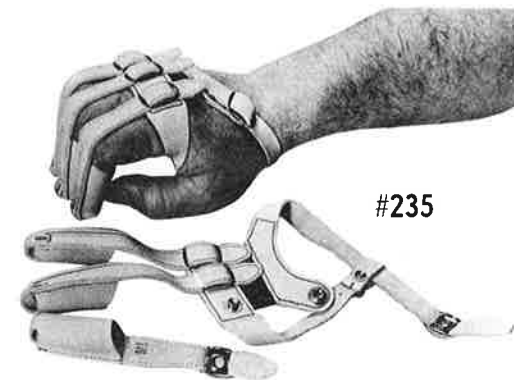

\$2.95

#100

CORDOVAN — Two adjustable elastic straps. Semi narrow style guard. 5/8" steel stay — reinforced-leather lined.

\$2.45

#105

CORDOVAN — Two adjustable elastic straps. Narrow style. Steel stay — reinforced-leather lined.

\$2.05

#112 Vinyl, otherwise the same as No. 110 illustrated above \$1.95

#100K Cowhide
Childs ... 85¢
Vinyl 50¢

KING FINEST QUALITY Gloves

#232 Calf Glove \$2.75

Fully Adjustable Calf Glove \$3.95

#227

Cream color top grain cowhide. Soft, closed-end style lets you feel the string. No breaking in elastic insert back. Mens and womens.