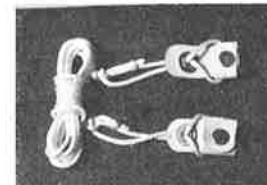

PRICE \$9.95

National "SNAP-ON" Bow Quiver

NOW HOLDS 5 ARROWS

\$2.95 pr.

Kwikee-Kwiver

The lightweight bow quiver that snaps on and off in seconds. (6 pair to a display carton.)

\$3.50 pr.

KWIKEE KOVER

Dwik-lok

- HOLDS YOUR ARROW IN THE BOW...
- RELEASES INSTANTLY WHEN YOU DRAW!

INDIVIDUALLY CARDED • • ONLY \$1.49

Bow Pal
BOWSTRINGER
each \$2.40

Plaque Size: 3/4 x 9 1/2 x 12 in.
No. 475-G Emerald Green
No. 476-R Old Glory Red
PRICE \$6.95