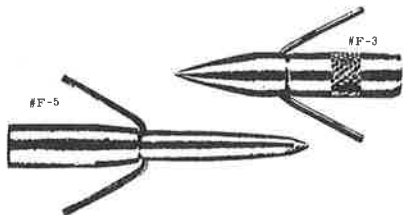

FISH POINTS

Two fine double barb points that take apart for removing from the fish. Both of good steel with very strong wire barbs. F-5 has long slender nose for penetration.

F-3 short 50¢
F-5 long 60¢