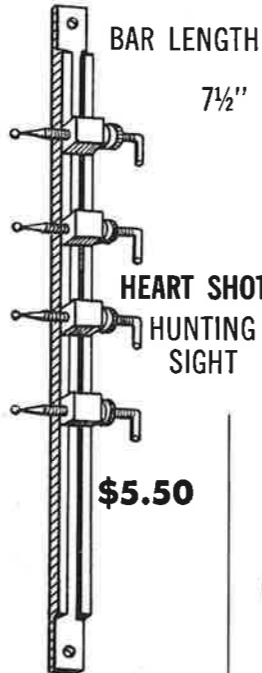

Also available with 6-32 screw.

PRISM COMES IN
0°, 4°, 8° & 12°.

PLASTIC PRISM
\$2.00 ea.

D-J
(patented)
bow sight

FLEETWOOD BOW SIGHT

No. 650
Fleetwood Bow Sight.
Each...\$1.25

DOAN

NEW JIFFY SIGHT

\$4.95

without yardage corrector \$7.95

with yardage corrector \$9.20 (as pictured)

Merrill Bow Sight

BAR LENGTH

7½"

HEART SHOT HUNTING SIGHT

\$5.50