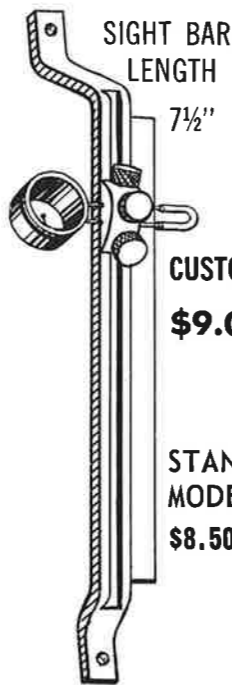

Also available with 6-32 screw.

PRISM COMES IN
0°, 4°, 8° & 12°.

PLASTIC PRISM
\$2.00 ea.

D-J
(patented)
bow sight

FLEETWOOD BOW SIGHT

No. 650
Fleetwood Bow Sight.
Each...\$1.25

DOAN

NEW JIFFY SIGHT

\$4.95

without yardage corrector \$7.95

with yardage corrector \$9.20 (as pictured)

Merrill Bow Sight

BAR LENGTH

7½"

HEART SHOT HUNTING SIGHT

\$5.50

SIGHT BAR LENGTH

7½"

CUSTOM \$9.00

STANDARD MODEL \$8.50

MOSQUITO

This is the only laminated, true working recurve bow on the market priced so amazingly low. Designed for children, ages 6 to 14. Features maple laminations, composition facing and backing, straight handle, cut in arrow rest in riser, nylon bow nocks and dacron string.