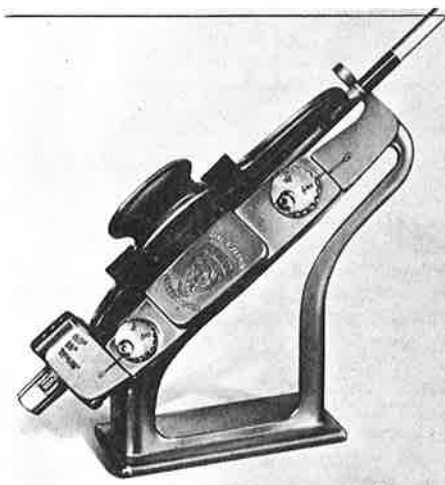

- Adjustable shelf.
- Tournament rest.
- One-Point contact arrow plate provides vane clearance.

Arrow rest as above \$.50

HORIZONTAL FEATHER REST

Arrow feather rest .75

HOYT PRO FLEX-REST

Specify right or left hand
\$ 1.00

D.S.A.R. — \$2.75

SPECIFY — RIGHTY OR LEFTY

DISAPPEARING SHELF ARROW REST

VERTICAL FEATHER REST

Self adhesive and polyfoam base **50¢**

New Blitzenburger Dial-O-Fletcher

Fletcher arrows diagonally, straight, or with true helical fletch right hand or helical fletch left hand. Precision die-cast, form-fitting, thumb-controlled clamps. Graduated scale on side of clamps accurately spaces feather or vanes from nock—120°, 75° x 105°, 90°, or 60°. New self-centering nock receiver fits all nocks. Knife edge on base of clamps eliminates surplus glue.

Jig with straight clamp.....	\$18.50
With right or left hand true helical clamp. (Specify right or left clamp).....	\$19.95
Straight clamp only.....	4.00
Helical clamp only (Specify R or L).....	5.45

Young Feather Trimmer