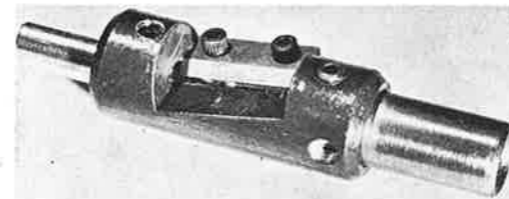

SIGHT BAR LENGTH

7½"

CUSTOM \$9.00

STANDARD MODEL \$8.50

MOSQUITO

This is the only laminated, true working recurve bow on the market priced so amazingly low. Designed for children, ages 6 to 14. Features maple laminations, composition facing and backing, straight handle, cut in arrow rest in riser, nylon bow nocks and dacron string.

Price \$10.95

EASTERN TAPERING TOOL

The EASTERN TAPERING TOOL has a durable aluminum body. The hollow ground blade is of hardened tool steel. An adjustable steel stop and four steel interchangeable guide bushings for shaft sizes 9/32", 5/16", 11/32", and 3/8" are included. All screws are Allen screws.