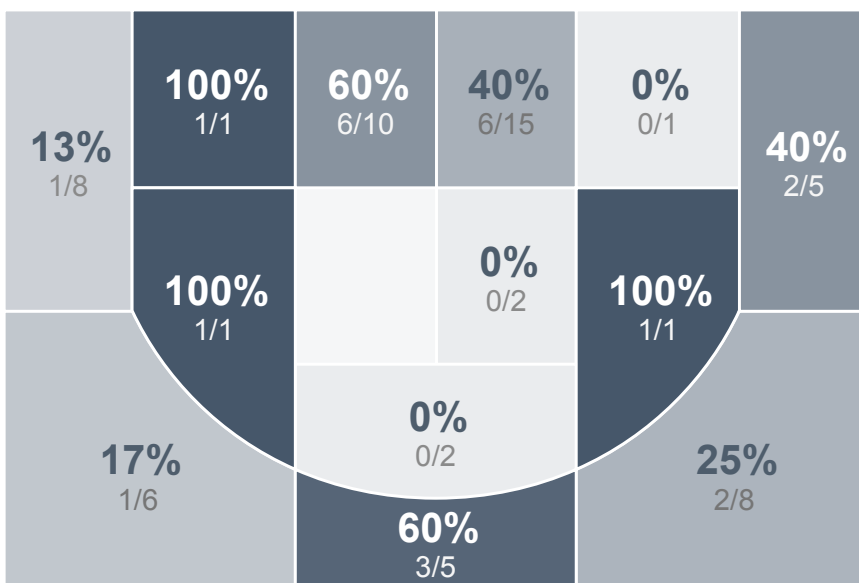

Century Patriots Girls Basketball