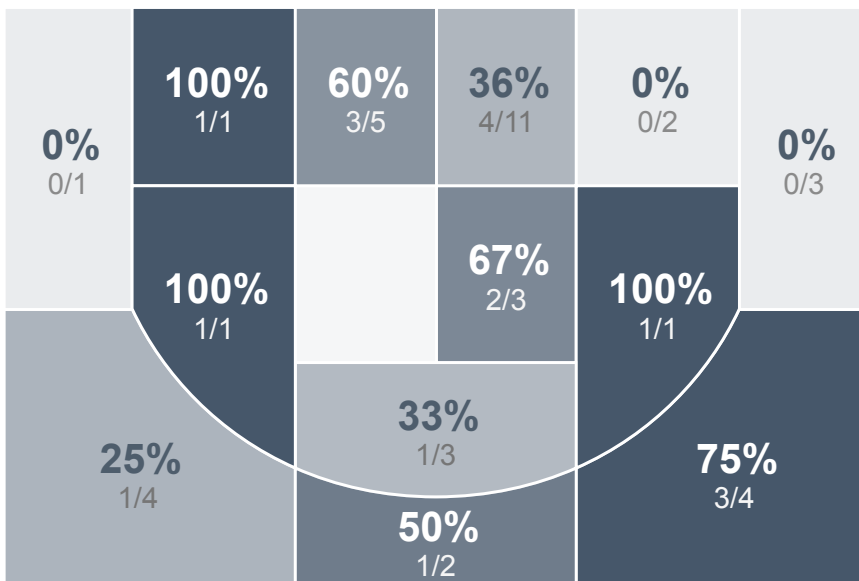

Jamestown High School