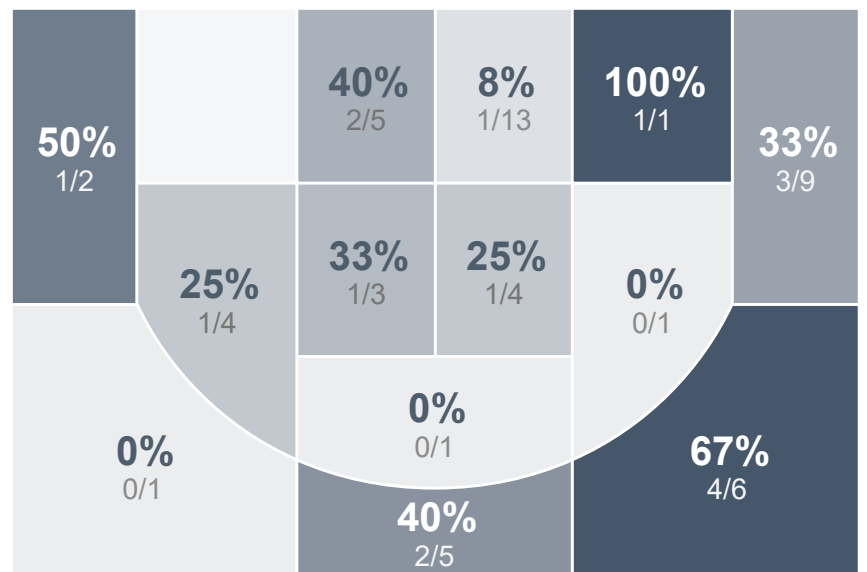

Williston High School