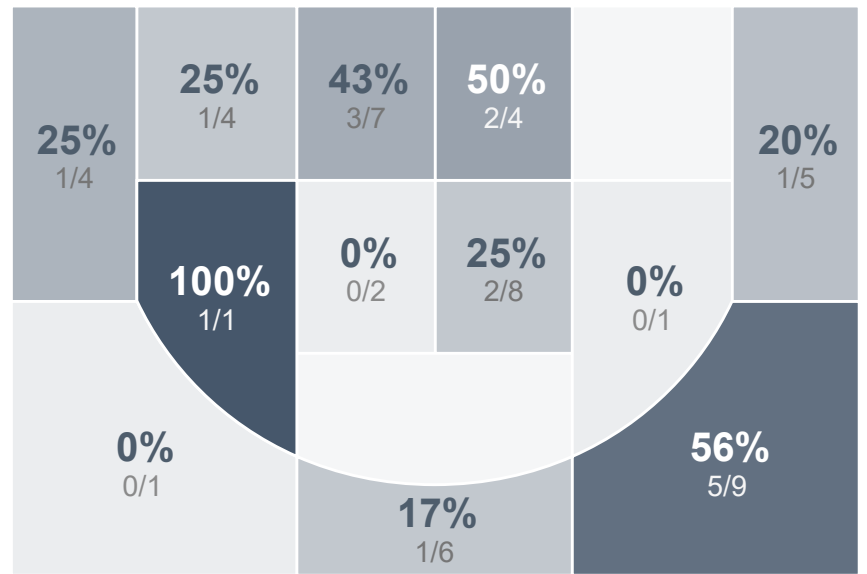

Watford City Girls Basketball