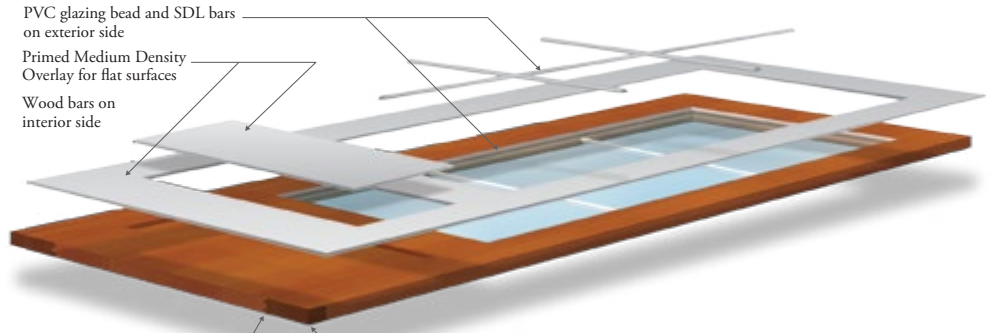

Weather Seal™ Process

Entire stile-and-rail joints coated and bonded to
decrease the possibility of water infiltration

UltraBlock® Technology

Composite block material finger-jointed
into the bottom of the stiles