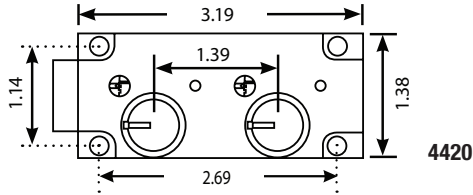

## DOUBLE HORN SAFE DEPOSIT LOCKS

- UL listed standard 437
- The pick resistant lever design resists advanced decoding techniques
- Key retained
- Two renter keys are provided with each lock
- Renter sides are keyed different; prep keys are not provided
- Brass plated covers and plugs
- Nose diameter: .672
- Nose height: .500