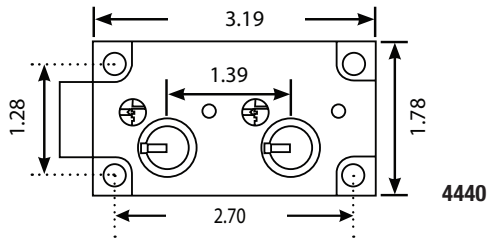

## DOUBLE HORN SAFE DEPOSIT LOCKS

- UL listed standard 437
- The pick resistant lever design resists advanced decoding techniques
- Key retained
- Two renter keys are provided with each lock
- Renter sides are keyed different; prep keys are not provided
- Brass plated covers and plugs
- Nose diameter: .672
- Nose height: .500

**D003 WITH R004**

**D022/D023 WITH R162**

**D220 WITH R167**

**D225 WITH R167**

**D300 WITH R211**

**D690 WITH R211**

DIALS		
MFG #	DESCRIPTION	EZ #
D003 003	3" Standard Front Reading	013186
D017 007	2-7/16" Standard Front Reading	036985
D022 028	Old Standard Spy Proof	027426
D023 001	For 6400 & 6500 Vault Lock, Old Standard Spy Proof	036987
D220 014	New Standard Spy Proof	028156
D225 024	New Standard Spy Proof With Key Locking	027440
D300 018	Large Knob Front Reading	027718
D690 009	Large Knob Front Reading With Key Locking	013187