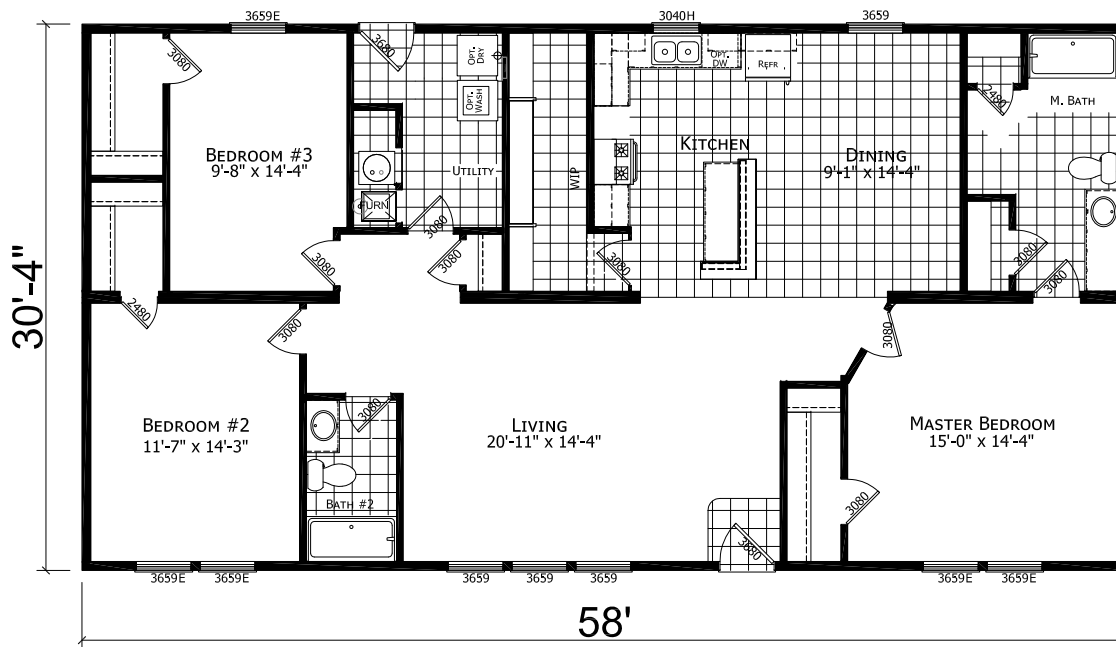

70' W/ Family Room Option

CHAMPION

MANUFACTURED BEAUTIFULLY™

1425 SUNNYSIDE RD. WEISER, ID 83672

MODIFICATIONS

PROJECT: O6583A-30
58'x30'-4" 3 BD 2 BTH

DRAWN BY:
DATE: 05-11-17
SCALE: 3/16" = 1'-0"

TITLE: LITERATURE
PLAN

FILENAME: T-O6583A-30 NOT FINISHED

SHEET: L-101