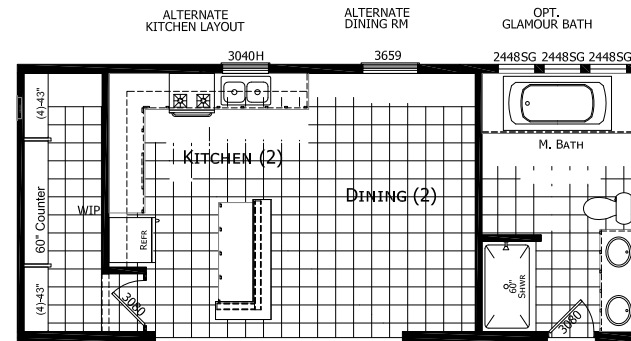

OPTIONAL
GLAMOUR BATH