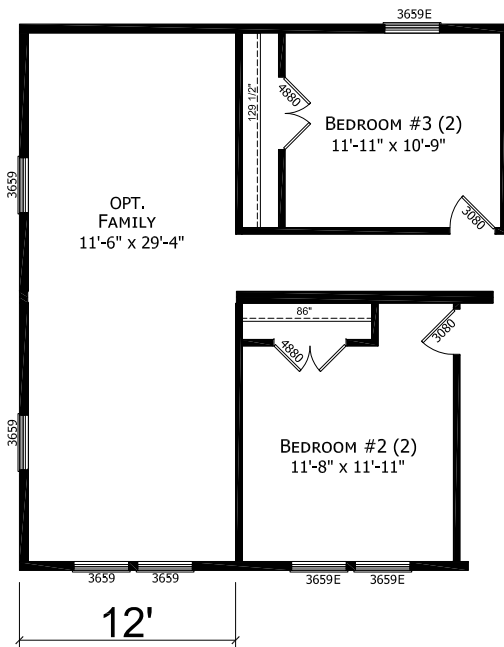

OPTIONAL
FAMILY ROOM

MODEL 17-O6583A
3 BEDROOM, 2 BATH
ACTUAL SIZE: 58' x 30'-4"
TOTAL AREA: 1,760 SQ. FT.