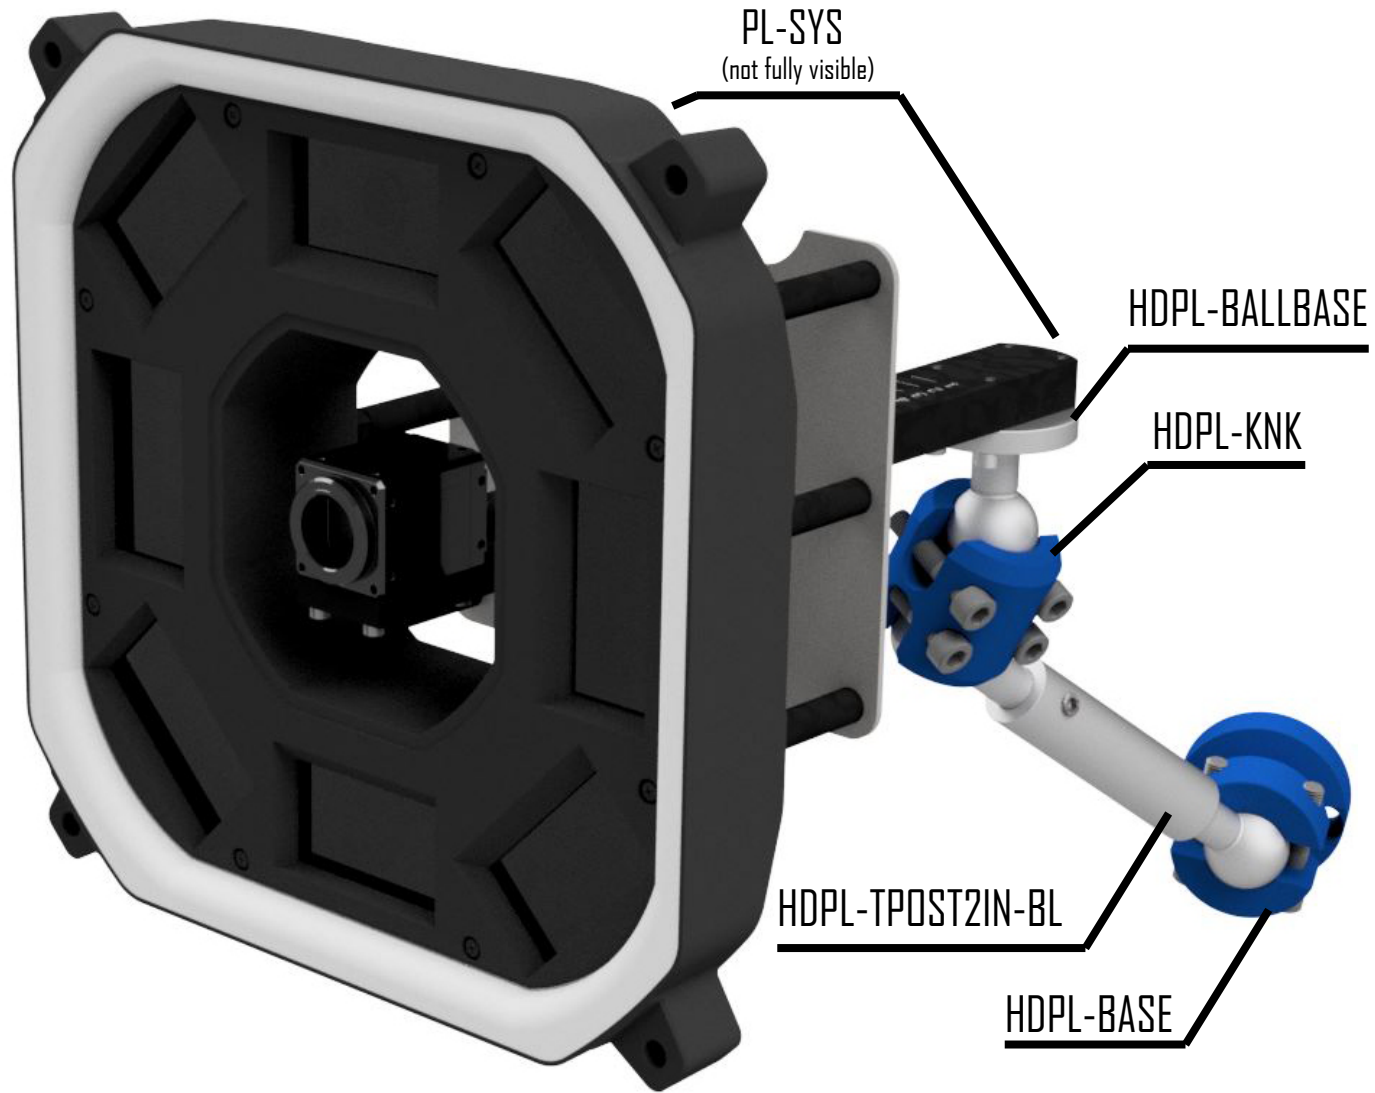

ADandD P/N PL-SYS1

Mounting for Keyence Keyence CA-HXD48 C/M Camera

Mounts with included (4) S.H.C.S. - M3-0.5mm X 12mm 18-8SS

Sample Setup Application

Sample Setup shown with specified Camera and CA-DQP25X Light.