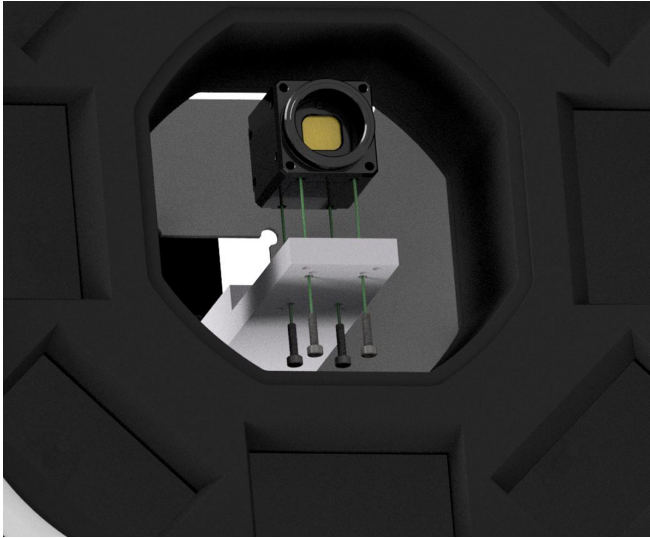

ADandD P/N PL-SYS1

Mounting for Keyence Keyence CA-HXD48 C/M Camera

Mounts with included (4) S.H.C.S. - M3-0.5mm X 12mm 18-8SS

Sample Setup Application

Sample Setup shown with specified Camera and CA-DQP25X Light.