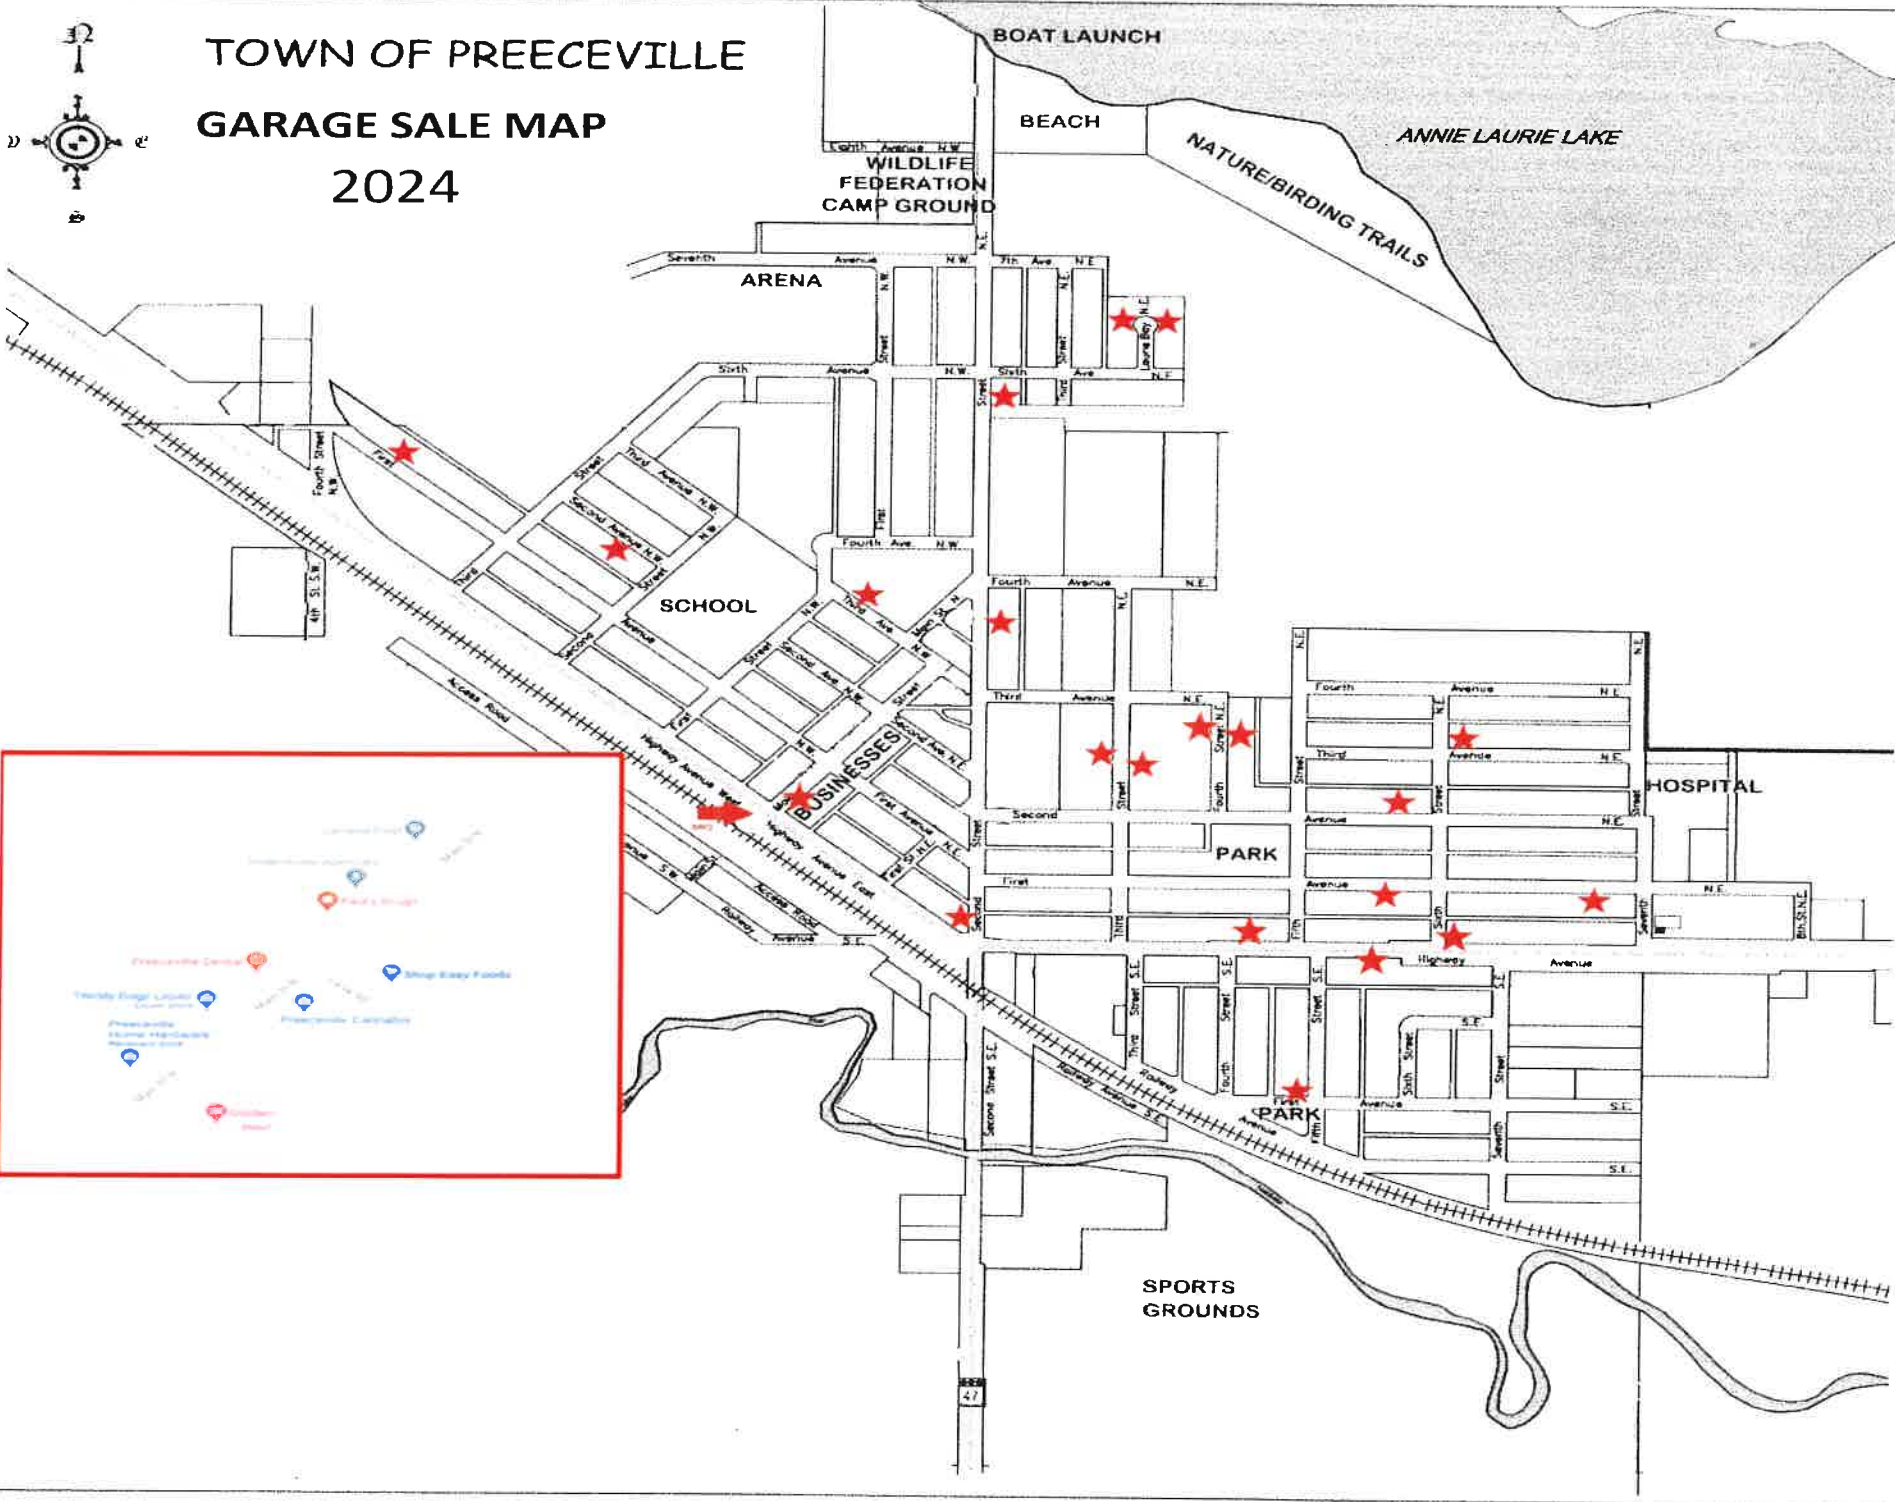

TOWN OF PREECEVILLE GARAGE SALE MAP 2024

| |
|--------------------------------------------------------------------|
| 358 1 st Ave NW |
| 5A 26 3 rd Ave NW |
| 69 5 th St S.E |
| 58 6 th St S.E |
| 334 2 nd St N.E |
| 542 2 nd St N.E |
| 224 3 rd St N.E |
| 231 3 rd St N.E |
| 234 4 th St N.E – At Manor (2) |
| 243 4 th St N.E |
| 535 1 st Ave N.E |
| 663 1 st Ave N.E |
| 532 2 nd Ave N.E |
| 602 3 rd Ave N.E |
| 219 2 nd Ave N.W – BBQ & Bake Sale |
| 136 Highway Ave – At Lutheran Church |
| 452 Highway Ave E |
| 517 Highway Ave E |
| 602 Highway Ave E |
| 618 Laurie Bay |
| 621 Laurie Bay |
| 8 Main Street – At Specialized Builders |
| BBQ End of Main Street – 11:00 – 2:00 (For Nelson Lake Bible Camp) |