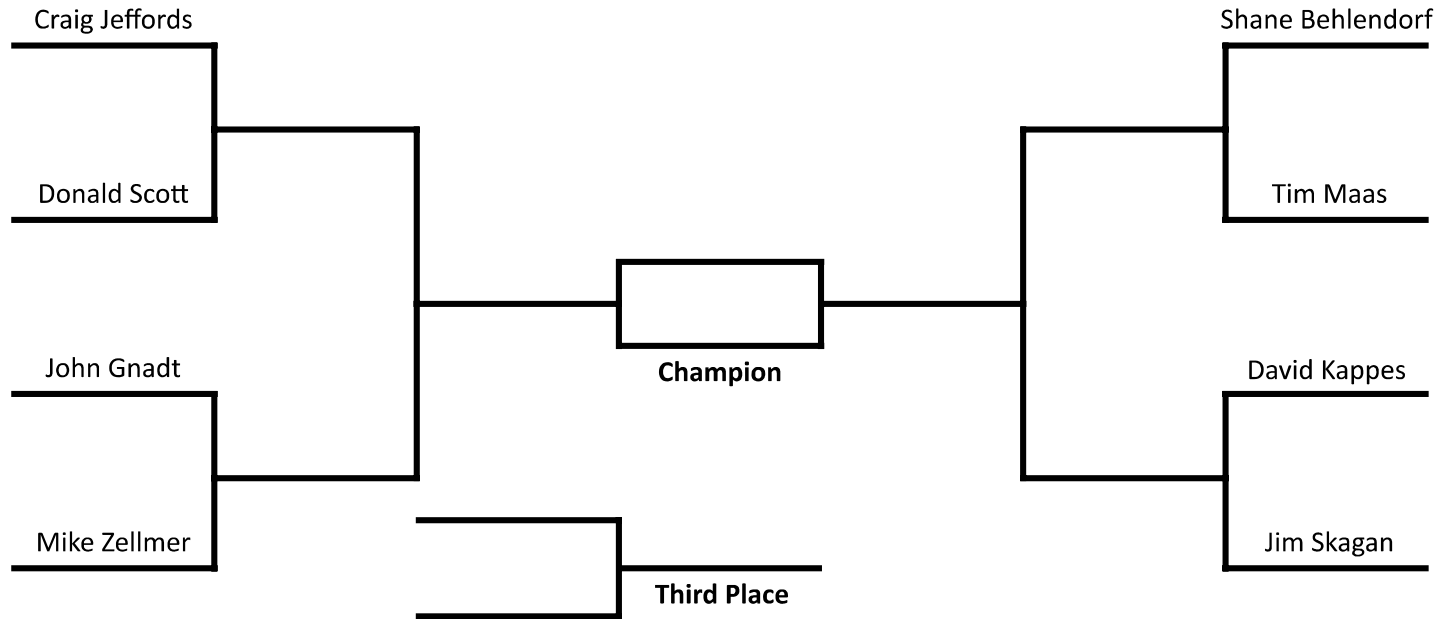

2026 WPMGC Championship D Flight 2026

June 21st

August 23rd

September 20th

August 23rd

June 21st

Deadlines

Plays from the gold tees - 100% handicap