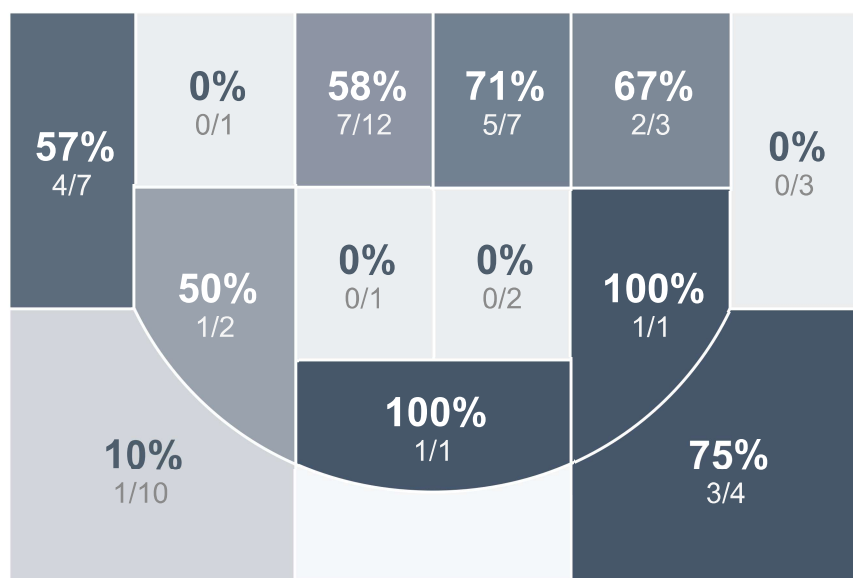

St. Mary's Saints Girls Basketball