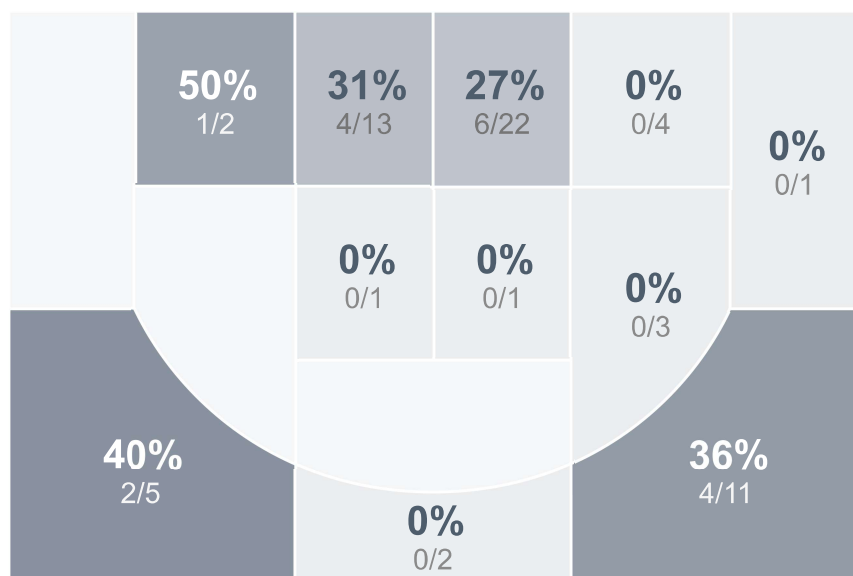

Turtle Mountain High School