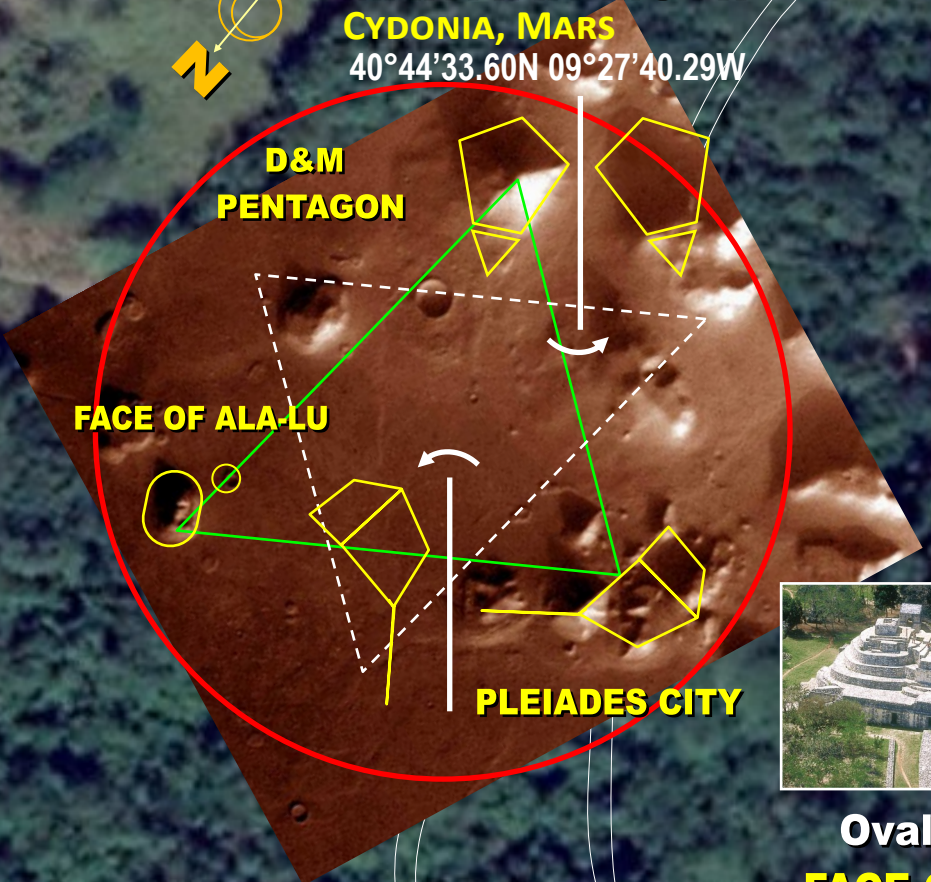

EK BALAM CYDONIA STAR MAP

MEXICO

MARTIAN MOTIF TRIANGULATION PATTERN

MARTIAN MOTIF

CYDONIA, MARS

40°44'33.60N 09°27'40.29W

D&M PENTAGON

FACE OF ALA-LU

PLEIADES CITY

Oval Temple
FACE OF ALA-LU

D&M PENTAGON
Ancient Acropolis

PLEIADES CITY
Palace of the Nuns

WINGED ANGEL BEINGS

OF EK-BALAM
PLEIADIANS? OR
COMING FROM THE
PLEIADES?

PLEIADES STARS

7 DAUGHTERS OF ATLAS

Image © 2019 DigitalGlobe

Imagery Date: 12/11/2018 20°53'32.85" N 88°08'08.99" W elev 0 ft eye alt 2214 ft