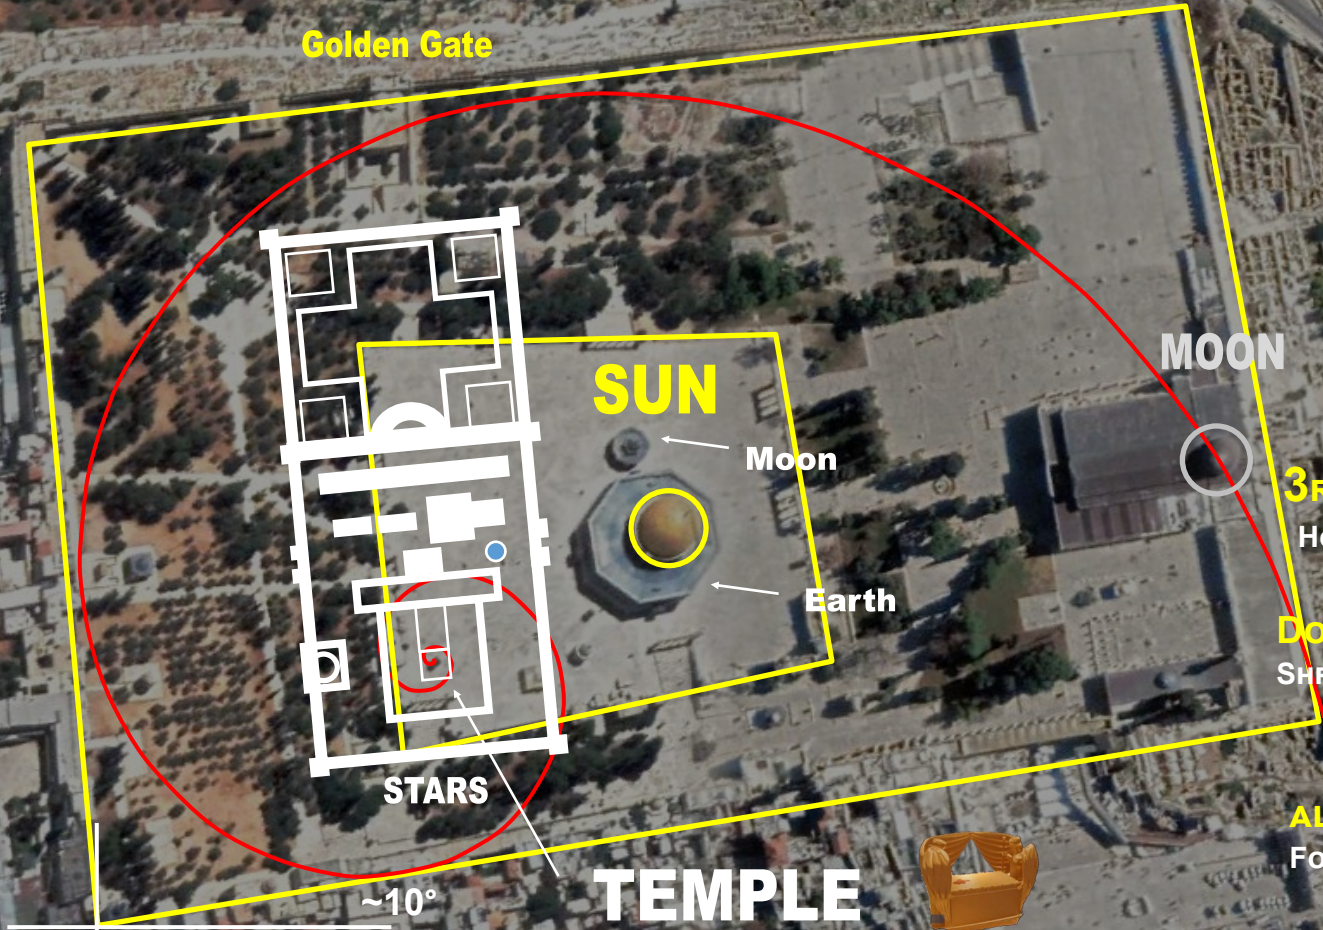

ARK OF THE COVENANT TEMPLE

TRUE HOLY OF HOLIES LOCATION AT THE DOME OF THE TABLETS

The Dome of the Tablets correspond to the 10 Commandments. The Jar of Manna to the Dome of the Rock. The Foundation Stone is round like that of the Manna and the Dome itself is like a 'Jar'. The Staff or Aaron corresponds to the Orion 3 Belt Star Alignment.

(ARK OF THE COVENANT) TOP VIEW OVERLAY

Tablets of Law

Jar of Manna

Staff of Aaron
'ORION'

Golden Gate

TEMPLE MOUNT PLATFORM OVERLAY WITH PHI RATIO PROPORTIONS EARTHLY TEMPLE LOCATION

TEMPLE HOLY OF HOLIES

Speculative True Location of where the House of YHVH was, is Marked and will be.