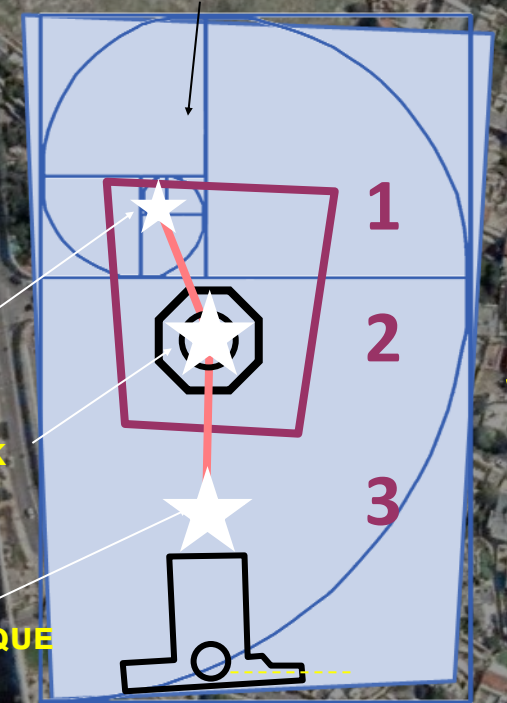

ARK OF THE COVENANT TEMPLE

TRUE HOLY OF HOLIES LOCATION AT THE DOME OF THE TABLETS

The Dome of the Tablets correspond to the 10 Commandments. The Jar of Manna to the Dome of the Rock. The Foundation Stone is round like that of the Manna and the Dome itself is like a 'Jar'. The Staff or Aaron corresponds to the Orion 3 Belt Star Alignment.

(ARK OF THE COVENANT) TOP VIEW OVERLAY

Tablets of Law

Jar of Manna

Staff of Aaron
'ORION'

Golden Gate

TEMPLE MOUNT PLATFORM OVERLAY WITH PHI RATIO PROPORTIONS EARTHLY TEMPLE LOCATION

TEMPLE HOLY OF HOLIES

Speculative True Location of where the House of YHVH was, is Marked and will be.