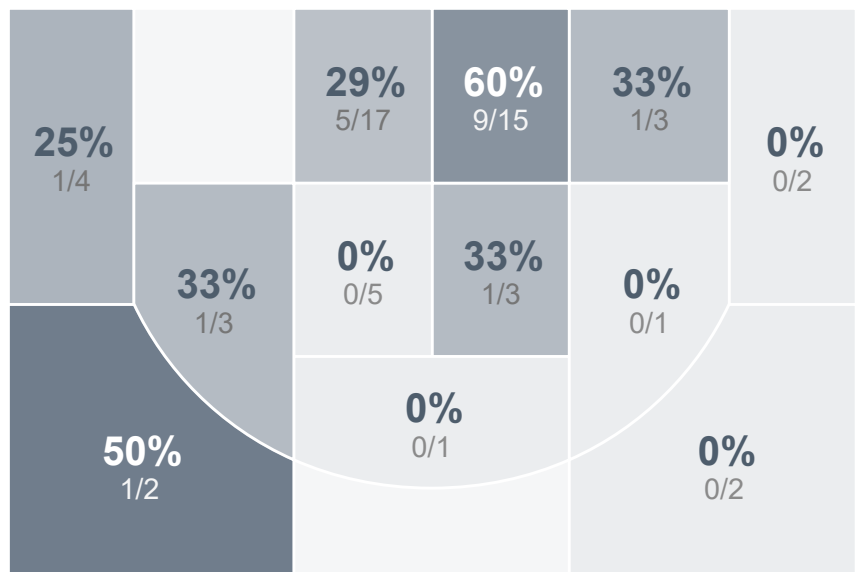

Box Score Report

CHS vs Bismarck Legacy - Feb 14, 2020 - L 50-53

Period Stats

Team	1	2	Final
CHS	24	26	50
LHS	16	37	53

Run Graph

Team Stats

	CHS	LHS
Field Goal %	30.0%	32.8%
Effective Field Goal %	35.8%	34.5%
2FG Made/Attempted	11/33	17/48
2FG%	33.3%	35.4%
3FG Made/Attempted	7/27	2/10
3FG%	25.9%	20.0%
FT Made/Attempted	7/12	13/17
Free Throw Percentage	58.3%	76.5%
Points Per Possession	0.72	0.77
Transition Points	3	8
Points Off Turnovers	4	15
Second Chance Points	8	12
Points in the Paint	14	30
Offensive Rebounds	15	12
Defense Rebounds	27	28
Assists	14	12
Deflections	8	4
Steals	7	11
Blocks	3	6
Turnovers	19	15
Personal Fouls	15	13
Charges Taken	0	0

Century Patriots Girls Basketball

Bismarck Legacy High School

Century Patriots Girls Basketball's Player Stats

Name	Pts	FG	3FG	FT	+/-	MINS	OREB	DREB	AST	DEFL	STL	BLK	TO	FOUL	CHG
#3 Ella Fridley	5	2/3	1/1	0/0	- 8	32	2	4	2	2	1	1	3	2	0
#12 Jocelyn Julson	2	1/5	0/1	0/0	- 4	21	2	2	1	0	3	0	4	3	0
#14 Chloe Markovic	5	2/13	1/10	0/2	- 4	30	0	2	2	0	0	0	6	0	0
#22 Makayla Anderson	4	2/4	0/0	0/0	+ 2	16	3	2	1	1	1	1	0	2	0
#23 Julia Fitterer	13	4/19	3/8	2/2	- 8	30	2	6	2	1	1	0	1	3	0
#24 Logan Nissley	6	2/6	1/4	1/2	+ 13	17	1	4	4	0	0	1	3	5	0
#25 Megan Klein	0	0/0	0/0	0/0	+ 1	4	0	1	0	0	0	0	0	0	0
#30 Ashton Kinnebrew	13	4/7	1/1	4/6	- 2	28	2	2	2	4	1	0	2	0	0
#31 Gabby Rush	2	1/3	0/2	0/0	- 5	6	0	1	0	0	0	0	0	0	0