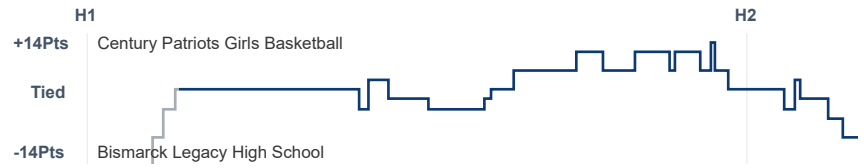

Box Score Report

CHS vs Bismarck Legacy - Feb 14, 2020 - L 50-53

Period Stats

Team	1	2	Final
CHS	24	26	50
LHS	16	37	53

Run Graph

Team Stats

	CHS	LHS
Field Goal %	30.0%	32.8%
Effective Field Goal %	35.8%	34.5%
2FG Made/Attempted	11/33	17/48
2FG%	33.3%	35.4%
3FG Made/Attempted	7/27	2/10
3FG%	25.9%	20.0%
FT Made/Attempted	7/12	13/17
Free Throw Percentage	58.3%	76.5%
Points Per Possession	0.72	0.77
Transition Points	3	8
Points Off Turnovers	4	15
Second Chance Points	8	12
Points in the Paint	14	30
Offensive Rebounds	15	12
Defense Rebounds	27	28
Assists	14	12
Deflections	8	4
Steals	7	11
Blocks	3	6
Turnovers	19	15
Personal Fouls	15	13
Charges Taken	0	0