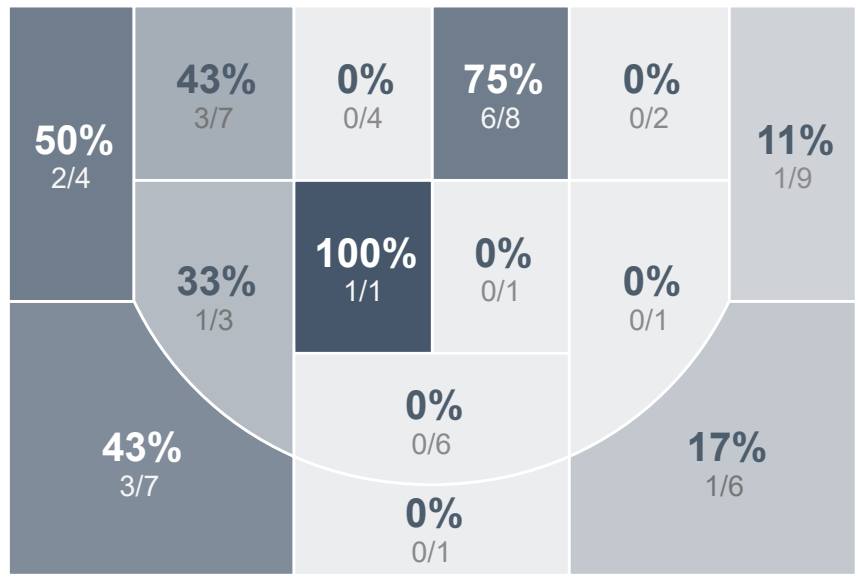

Box Score Report

CHS vs Bismarck Legacy - Feb 14, 2020 - L 50-53

Period Stats

Team	1	2	Final
CHS	24	26	50
LHS	16	37	53

Run Graph

Team Stats

	CHS	LHS
Field Goal %	30.0%	32.8%
Effective Field Goal %	35.8%	34.5%
2FG Made/Attempted	11/33	17/48
2FG%	33.3%	35.4%
3FG Made/Attempted	7/27	2/10
3FG%	25.9%	20.0%
FT Made/Attempted	7/12	13/17
Free Throw Percentage	58.3%	76.5%
Points Per Possession	0.72	0.77
Transition Points	3	8
Points Off Turnovers	4	15
Second Chance Points	8	12
Points in the Paint	14	30
Offensive Rebounds	15	12
Defense Rebounds	27	28
Assists	14	12
Deflections	8	4
Steals	7	11
Blocks	3	6
Turnovers	19	15
Personal Fouls	15	13
Charges Taken	0	0

Century Patriots Girls Basketball

Bismarck Legacy High School

Century Patriots Girls Basketball's Player Stats

Name	Pts	FG	3FG	FT	+/-	MINS	OREB	DREB	AST	DEFL	STL	BLK	TO	FOUL	CHG
#3 Ella Fridley	5	2/3	1/1	0/0	- 8	32	2	4	2	2	1	1	3	2	0
#12 Jocelyn Julson	2	1/5	0/1	0/0	- 4	21	2	2	1	0	3	0	4	3	0
#14 Chloe Markovic	5	2/13	1/10	0/2	- 4	30	0	2	2	0	0	0	6	0	0
#22 Makayla Anderson	4	2/4	0/0	0/0	+ 2	16	3	2	1	1	1	1	0	2	0
#23 Julia Fitterer	13	4/19	3/8	2/2	- 8	30	2	6	2	1	1	0	1	3	0
#24 Logan Nissley	6	2/6	1/4	1/2	+ 13	17	1	4	4	0	0	1	3	5	0
#25 Megan Klein	0	0/0	0/0	0/0	+ 1	4	0	1	0	0	0	0	0	0	0
#30 Ashton Kinnebrew	13	4/7	1/1	4/6	- 2	28	2	2	2	4	1	0	2	0	0
#31 Gabby Rush	2	1/3	0/2	0/0	- 5	6	0	1	0	0	0	0	0	0	0