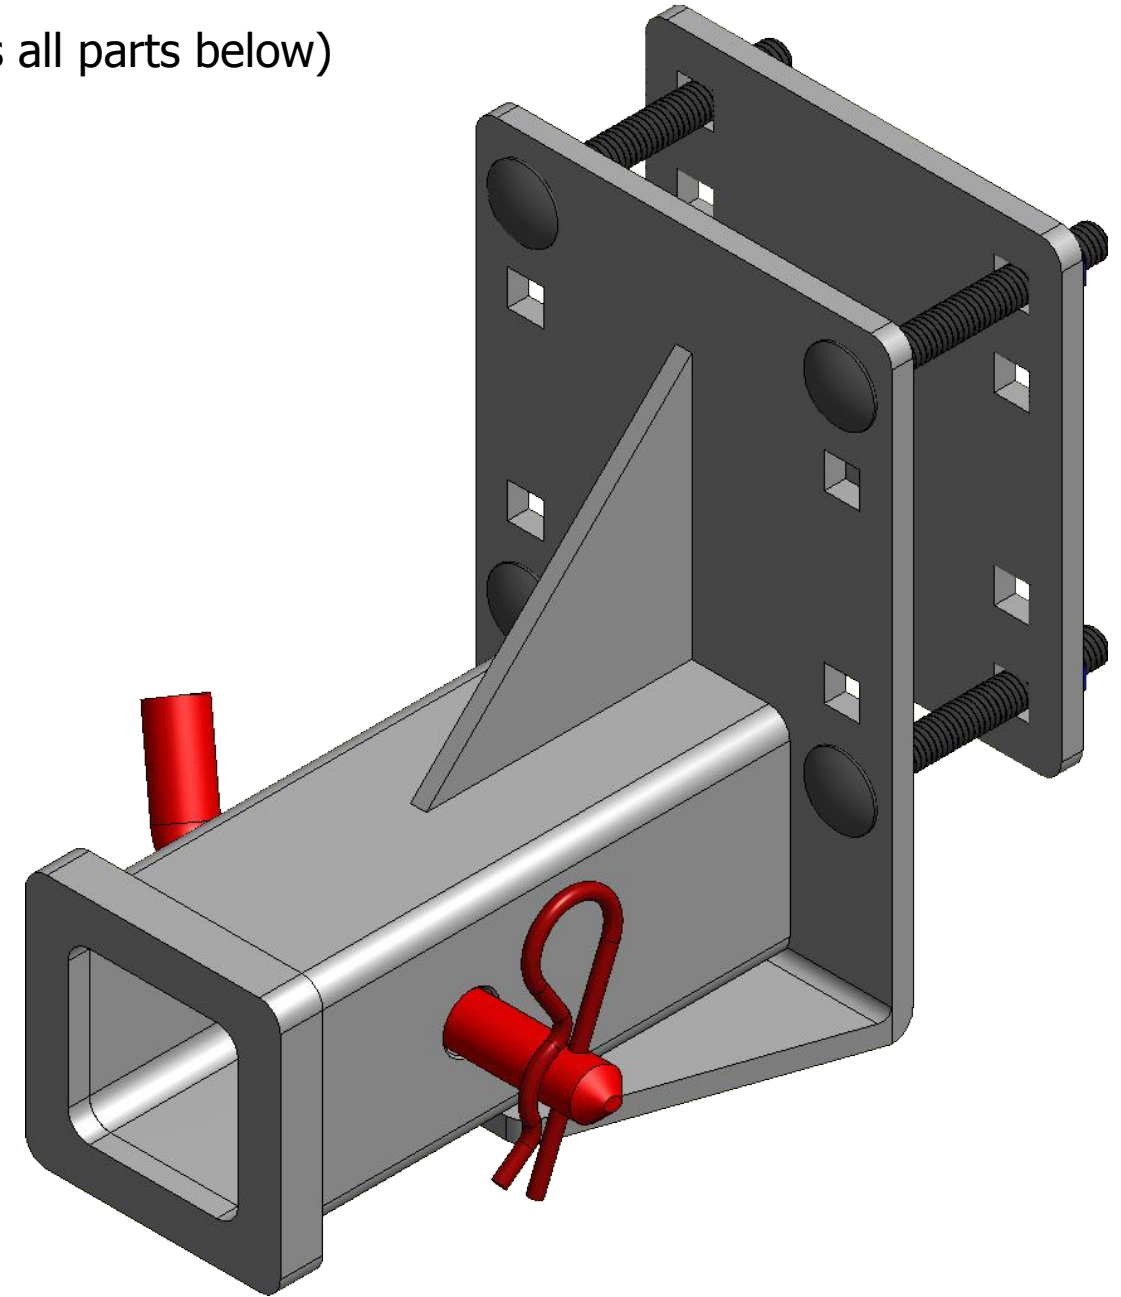

DTH-XZK Hitch

NOTE: Part Number **DTH-XZK** (Includes all parts below)

Parts List			
ITEM	QTY	PART NUMBER	DESCRIPTION
1	1	DTHXZK01	D'TTACH Hitch
2	1	DTHXZKBP	D'TTACH Hitch Back Plate
3	4	69860007	3/8-16 X 3.0" Carriage Bolt
4	1	DT58HP	5/8 Hitch Pin w/ Cotter Pin
5	4	69730014	3/8-16 Flange Nut
6	1	69715100	1/2-13 X 1.0" LG Hex Bolt