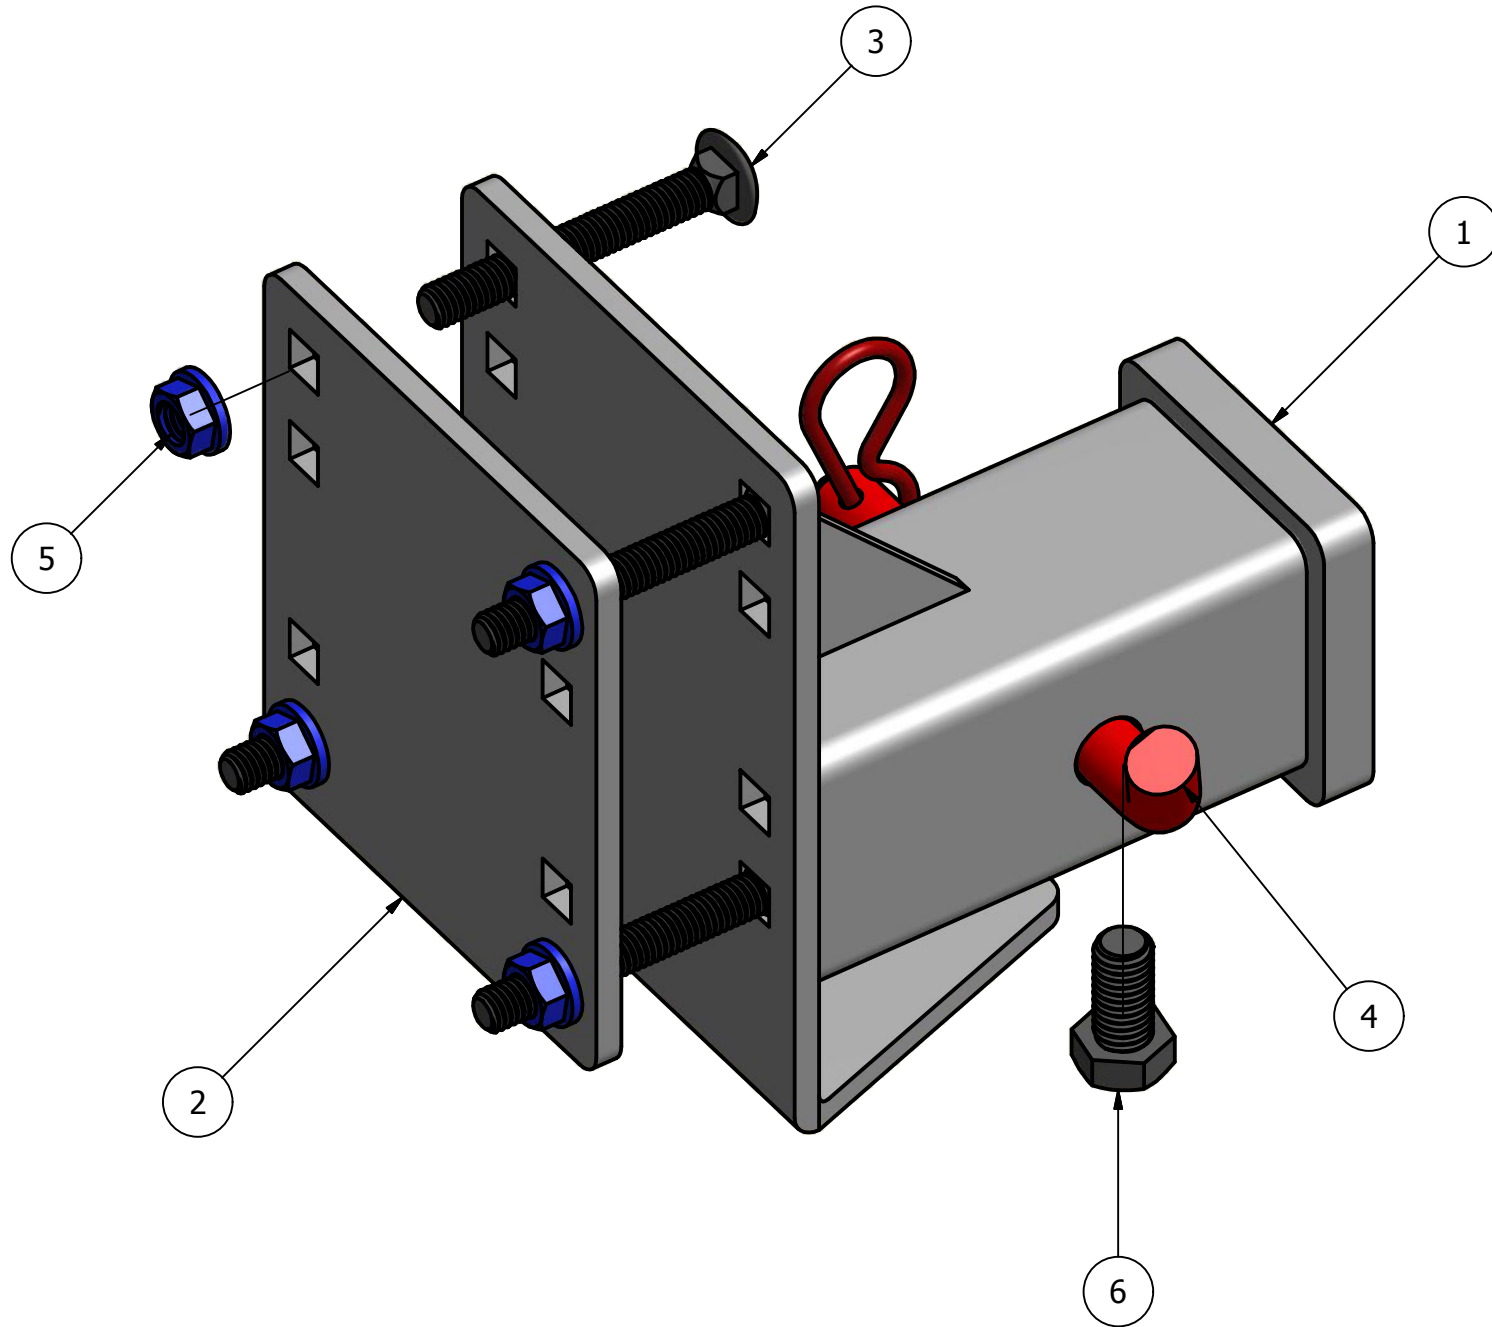

DTH-XZK Hitch

NOTE: Part Number **DTH-XZK** (Includes all parts below)

Parts List			
ITEM	QTY	PART NUMBER	DESCRIPTION
1	1	DTHXZK01	D'TTACH Hitch
2	1	DTHXZKBP	D'TTACH Hitch Back Plate
3	4	69860007	3/8-16 X 3.0" Carriage Bolt
4	1	DT58HP	5/8 Hitch Pin w/ Cotter Pin
5	4	69730014	3/8-16 Flange Nut
6	1	69715100	1/2-13 X 1.0" LG Hex Bolt